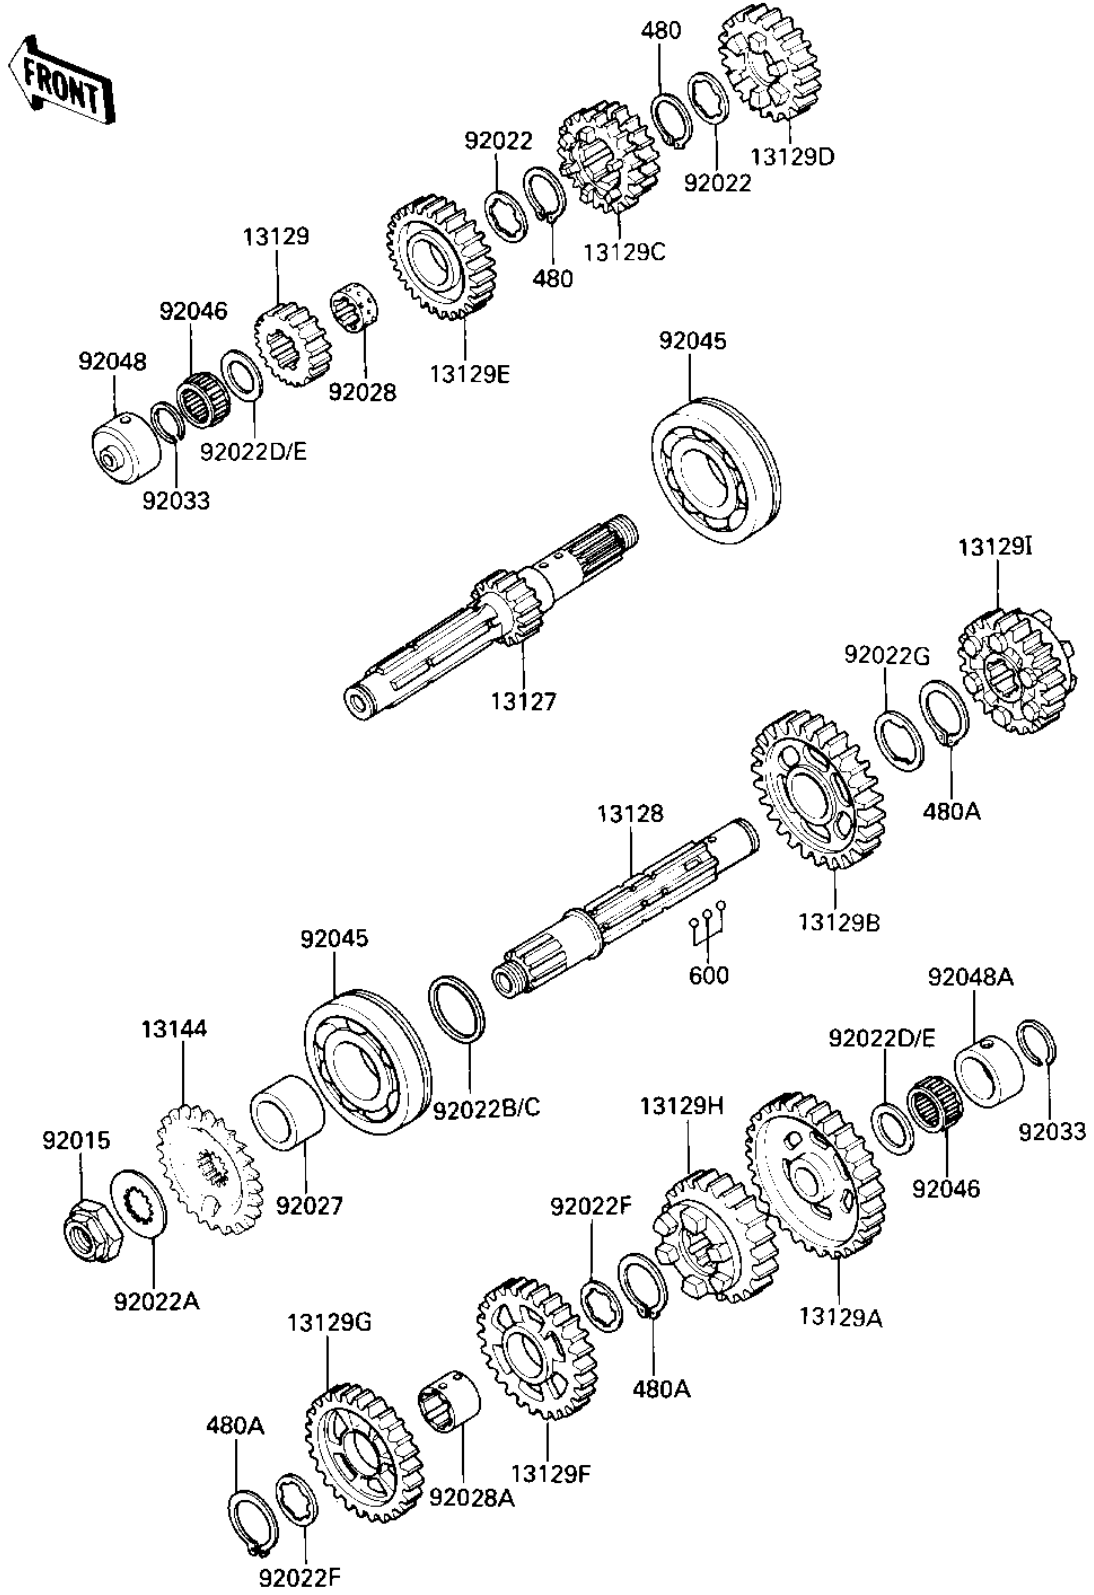

1986 Ninja® 1000R PARTS DIAGRAM

TRANSMISSION

FIG. 003

1986 Ninja® 1000R PARTS LIST

TRANSMISSION

ITEM NAME	PART NUMBER	QUANTITY
SHAFT-TRANSMISSION IN (Ref # 13127)	13127-1196	1
SHAFT-TRANSMISSION (Ref # 13128)	13128-1113	1
GEAR,INPUT 2ND,19T (Ref # 13129)	13129-1530	1
GEAR,OUTPUT LOW,42T (Ref # 13129A)	13129-1534	1
GEAR,OUTPUT 2ND,38T (Ref # 13129B)	13129-1535	1
GEAR,INPUT 3RD&4TH,24 (Ref # 13129C)	13129-1664	1
GEAR,INPUT 5TH,26T (Ref # 13129D)	13129-1665	1
GEAR,INPUT TOP,28T (Ref # 13129E)	13129-1666	1
GEAR,OUTPUT 3RD,35T (Ref # 13129F)	13129-1669	1
GEAR,OUTPUT 4TH,32T (Ref # 13129G)	13129-1670	1
GEAR,OUTPUT 5TH,30T (Ref # 13129H)	13129-1671	1
SPROCKET-OUTPUT,15T (Ref # 13144)	13144-1123	1
NUT,20MM (Ref # 92015)	92015-1210	1
WASHER,LOCK (O.D=35) (Ref # 92022)	92022-1077	2
WASHER (Ref # 92022A)	92200-1060	1
WASHER,28.3X34X0.5 (Ref # 92022B)	92022-1572	AR
WASHER,28.3X34X0.3 (Ref # 92022C)	92022-1626	AR
WASHER,PLAIN,22MM (Ref # 92022D)	92022-212	2
WASHER,PLAIN,22MM (Ref # 92022E)	92022-213	AR
WASHER THRUST,28MM (Ref # 92022F)	92024-043	2
WASHER,LOCK (Ref # 92022G)	92024-069	1
COLLAR (Ref # 92027)	92143-1431	1
BUSHING,TOP GEAR (Ref # 92028)	92028-1124	1
BUSHING,OUTPUT 3RD&4T (Ref # 92028A)	92028-1363	1
CIRCLIP,25MM (Ref # 92033)	92033-025	2
BEARING-BALL (Ref # 92045)	92045-1186	2
BEARING,PK223013.8 (Ref # 92046)	92046-031	2
RACE,INPUT SHAFT (Ref # 92048)	92048-1052	1
RACE,30X38X15 (Ref # 92048A)	92048-1053	1

1986 Ninja® 1000R PARTS LIST

TRANSMISSION

ITEM NAME	PART NUMBER	QUANTITY
UNAVAILABLE IN PRICE BOOK (Ref # 480)	480J0800	2
CIRCLIP (Ref # 480A)	480J2900	3
BALL STEEL 5/32' (Ref # 600)	600A0500	3