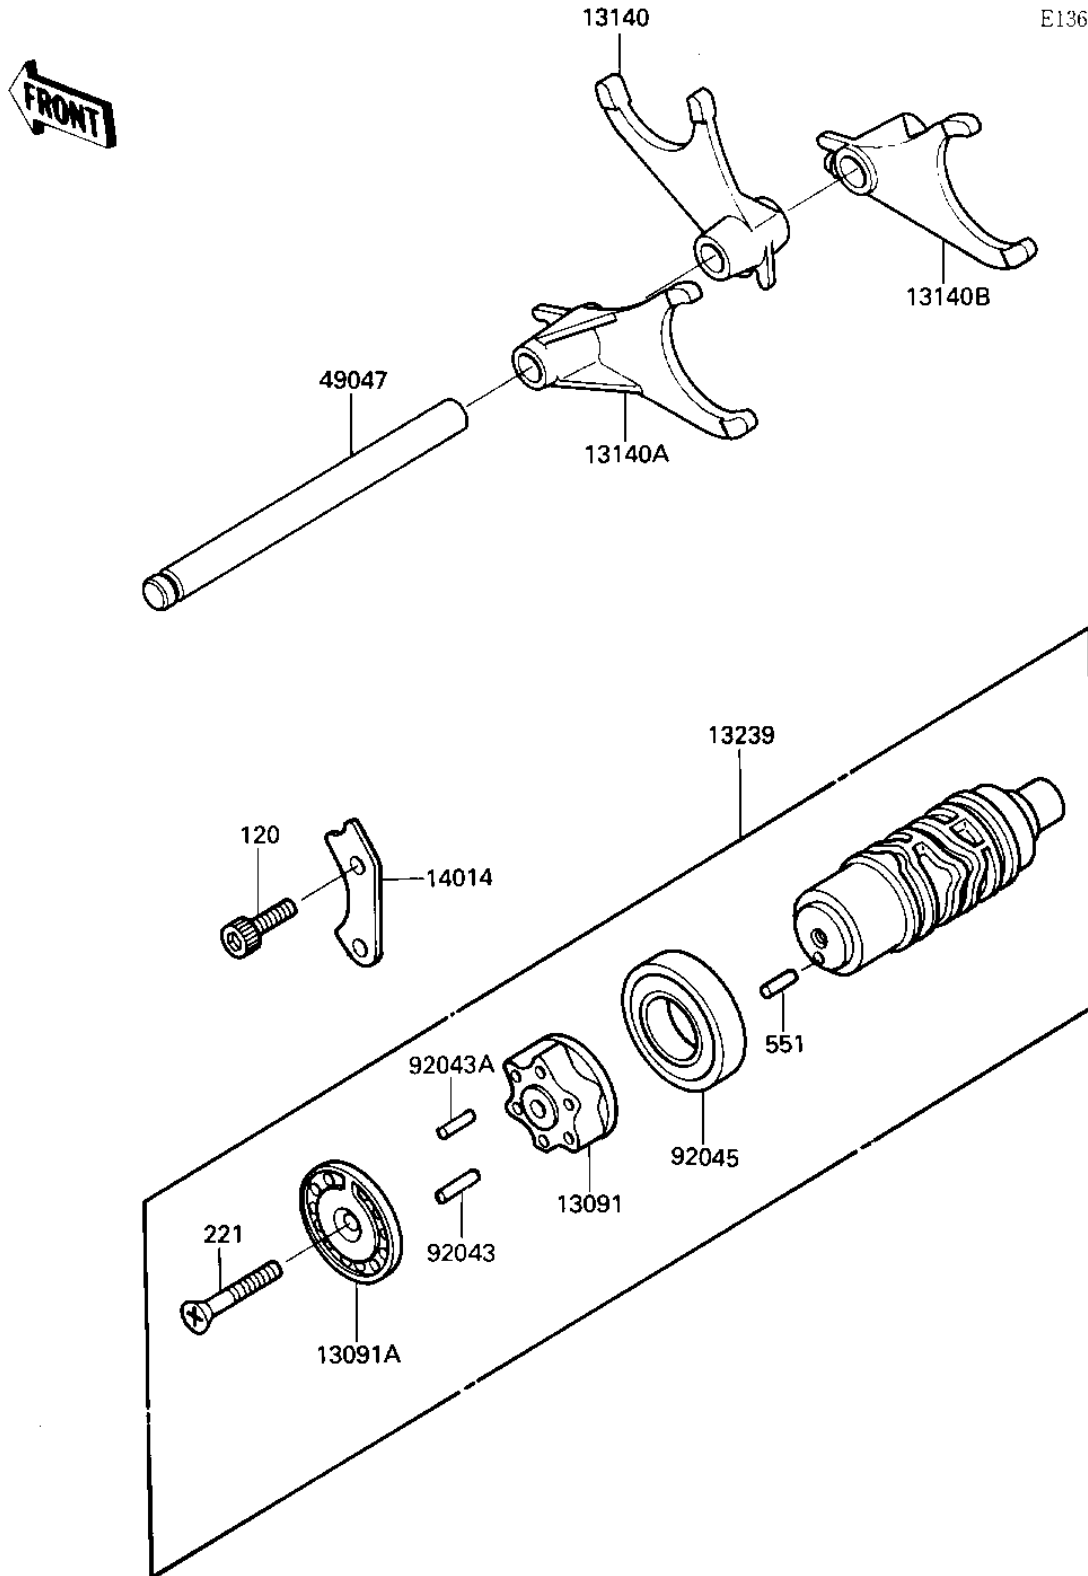

1987 Ninja® 1000R PARTS DIAGRAM

GEAR CHANGE DRUM & FORKS

E1362-0089

1987 Ninja® 1000R PARTS LIST

GEAR CHANGE DRUM & FORKS

ITEM NAME	PART NUMBER	QUANTITY
HOLDER,CHANGE DRUM (Ref # 13091)	13091-1275	1
HOLDER,NEUTRAL (Ref # 13091A)	13091-1334	1
FORK-SHIFT (Ref # 13140)	13140-1196	1
FORK-SHIFT (Ref # 13140A)	13140-1197	1
FORK-SHIFT (Ref # 13140B)	13140-1198	1
DRUM-ASSY-CHANGE (Ref # 13239)	13239-1116	1
PLATE-POSITION,CHANGE (Ref # 14014)	14014-1059	1
PIN GEAR CHANGE DRUM (Ref # 92043)	92042-014	5
PIN-CHANGE DRUM (Ref # 92043A)	92042-020	1
BEARING-BALL,16005(NT (Ref # 92045)	92045-1045	1
BOLT,SOCKET,6X16 (Ref # 120)	120P0616	2
SCREW-CSK-CROS,6X45 (Ref # 221)	221B0645	1
PIN,DOWEL,4X8 (Ref # 551)	551A0408	1