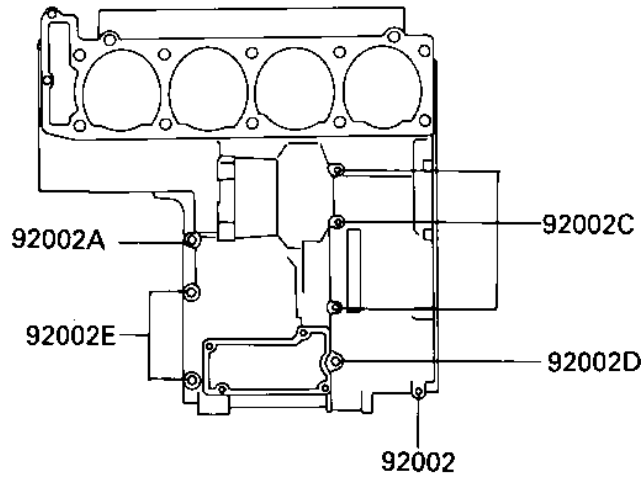

1987 Ninja® 1000R PARTS DIAGRAM

CRANKCASE BOLT PATTERN

E1412-0027

Upper Case
(Outside)

Lower Case
(Outside)

1987 Ninja® 1000R PARTS LIST

CRANKCASE BOLT PATTERN

ITEM NAME	PART NUMBER	QUANTITY
BOLT,6X38 (Ref # 92002)	92001-1899	9
BOLT,6X55 (Ref # 92002A)	92002-1054	1
BOLT,8X90 (Ref # 92002B)	92002-1057	6
BOLT (Ref # 92002C)	92150-1140	3
BOLT (Ref # 92002D)	92002-1306	1
BOLT (Ref # 92002E)	92002-1308	2
BOLT,6X120 (Ref # 92002F)	92150-1164	3
BOLT (Ref # 92002G)	92002-1654	3
WASHER PLAIN 8MM (Ref # 410)	410B0800	5