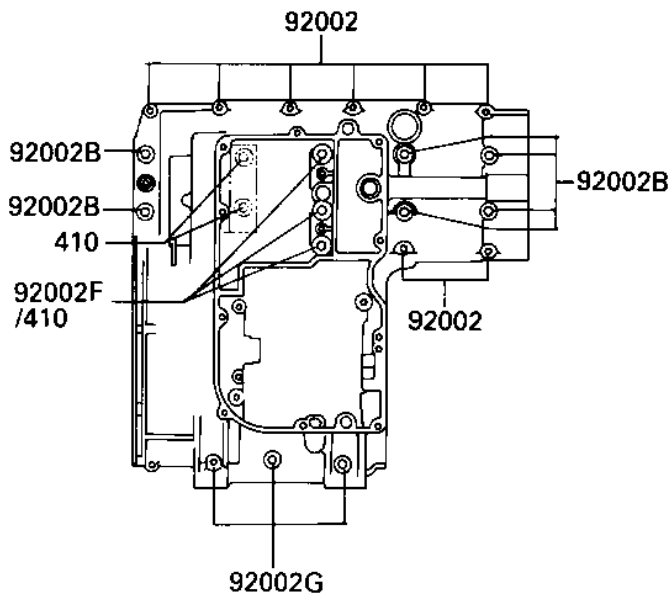

1987 Ninja® 1000R PARTS DIAGRAM

CRANKCASE BOLT PATTERN

E1412-0027

Upper Case
(Outside)

Lower Case
(Outside)

1987 Ninja® 1000R PARTS LIST

CRANKCASE BOLT PATTERN

ITEM NAME	PART NUMBER	QUANTITY
BOLT,6X38 (Ref # 92002)	92001-1899	9
BOLT,6X55 (Ref # 92002A)	92002-1054	1
BOLT,8X90 (Ref # 92002B)	92002-1057	6
BOLT (Ref # 92002C)	92150-1140	3
BOLT (Ref # 92002D)	92002-1306	1
BOLT (Ref # 92002E)	92002-1308	2
BOLT,6X120 (Ref # 92002F)	92150-1164	3
BOLT (Ref # 92002G)	92002-1654	3
WASHER PLAIN 8MM (Ref # 410)	410B0800	5