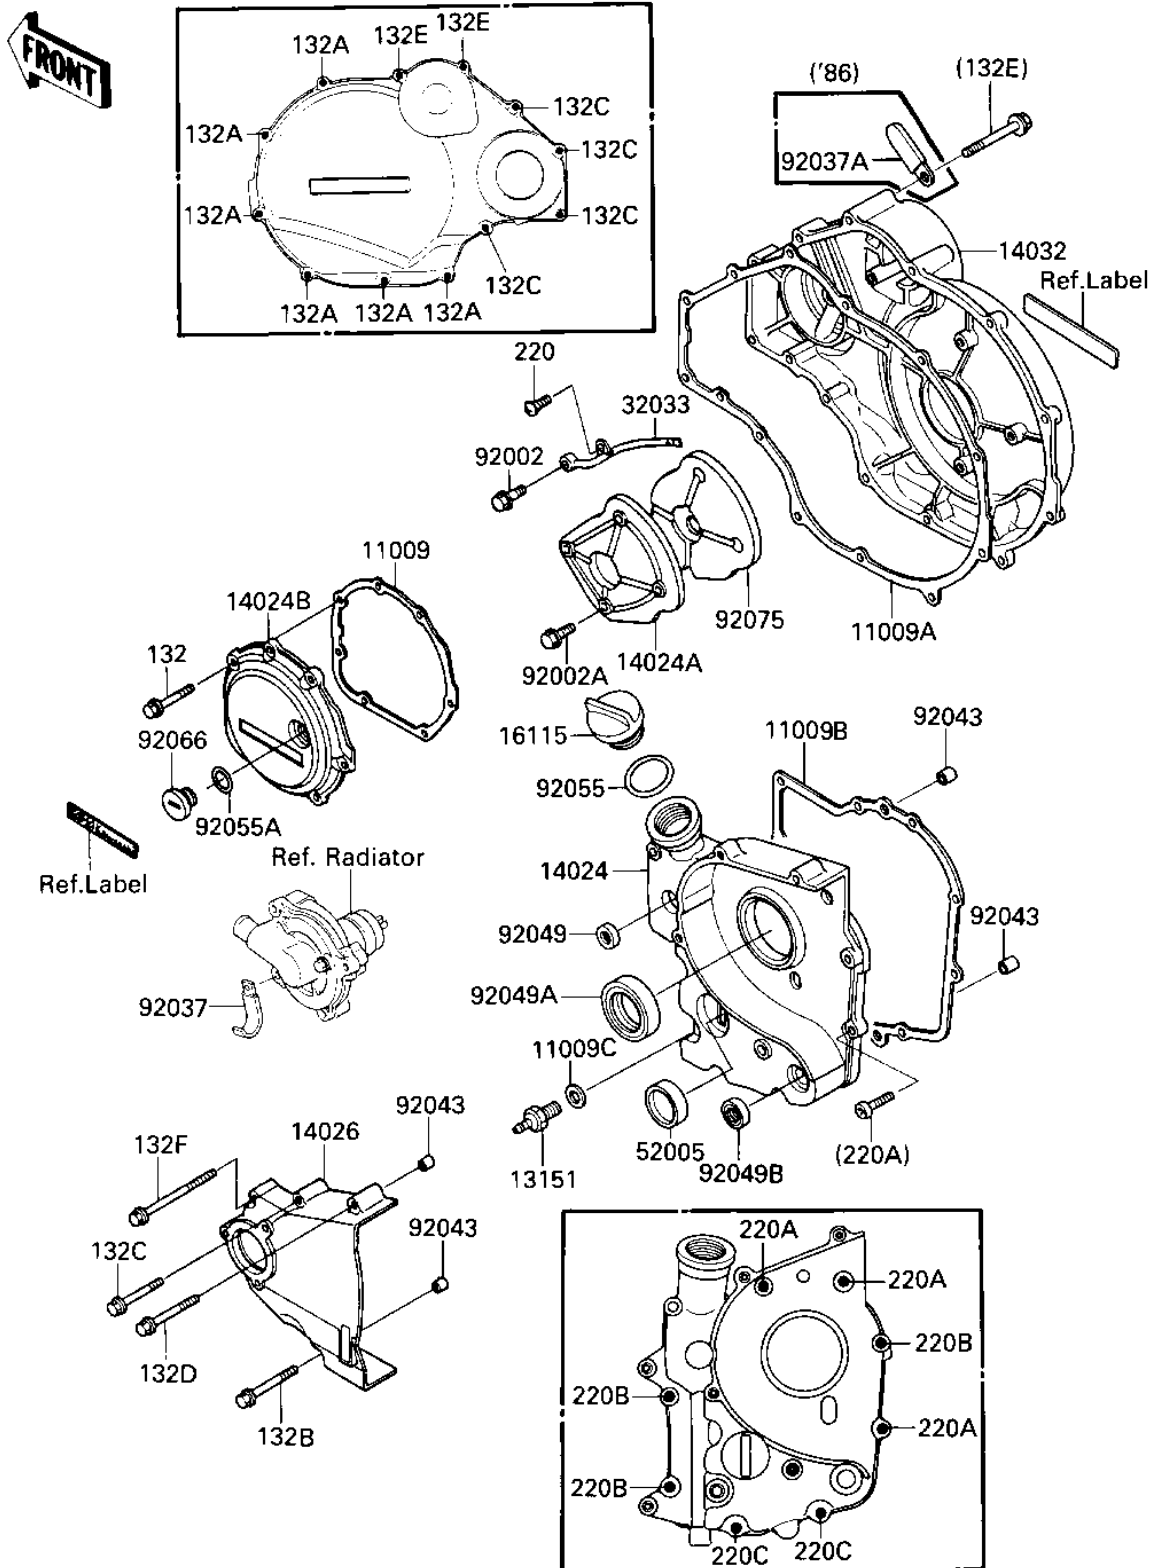

# 1986 Ninja® 1000R PARTS DIAGRAM

ENGINE COVERS

E1431-0209

# 1986 Ninja® 1000R PARTS LIST

## ENGINE COVERS

ITEM NAME	PART NUMBER	QUANTITY
GASKET,COVER,LH (Ref # 11009)	11009-1863	1
GASKET,CLUTCH COVER (Ref # 11009A)	11009-1860	1
GASKET (Ref # 11009B)	11009-1982	1
GASKET CHECK VALVE (Ref # 11009C)	92065-058	1
SWITCH,NEUTRAL (Ref # 13151)	13151-1007	1
COVER,TRANSMISSION (Ref # 14024)	14024-1716	1
COVER,SOUND ARRESTER (Ref # 14024A)	14025-1740	1
COVER,LH (Ref # 14024B)	14024-1721	1
COVER-CHAIN (Ref # 14026)	14026-1121	1
COVER-CLUTCH (Ref # 14032)	14032-1194	1
CAP-OIL FILLER (Ref # 16115)	16115-1009	1
PIPE,CLUTCH COVER (Ref # 32033)	32033-1204	1
GAUGE,OIL LEVEL (Ref # 52005)	52005-1057	1
BOLT,BANJO,8X20 (Ref # 92002)	92001-1855	1
BOLT,6X10 (Ref # 92002A)	92002-1541	4
CLAMP,WIRING HARNESS (Ref # 92037)	92037-1069	1
CLAMP,WIRING HARNESS (Ref # 92037A)	92037-1539	1
PIN-DOWEL (Ref # 92043)	92042-007	4
OIL SEAL,SD-8187 (Ref # 92049)	92049-1017	1
SEAL-OIL (Ref # 92049A)	92049-1070	1
SEAL-OIL,TB13205 (Ref # 92049B)	92049-1186	1
"O" RING,31MM (Ref # 92055)	92055-049	1
RING-O (Ref # 92055A)	92055-1146	1
PLUG,COVER,LH (Ref # 92066)	92066-1163	1
DAMPER,SOUND (Ref # 92075)	92075-1708	1
BOLT-FLANGED-SMALL (Ref # 132)	132J0620	7
BOLT-FLANGED-SMALL (Ref # 132A)	132J0625	6
BOLT-FLANGED-SMALL (Ref # 132B)	132J0635	1
BOLT-FLANGED-SMALL (Ref # 132C)	132J0640	5

## ENGINE COVERS

ITEM NAME	PART NUMBER	QUANTITY
BOLT-FLANGED-SMALL (Ref # 132D)	132J0650	1
BOLT-FLANGED-SMALL (Ref # 132E)	132J0655	2
BOLT-FLANGED-SMALL (Ref # 132F)	132J0680	1
SCREW PAN HEAD 5X10 (Ref # 220)	220B0510	1
SCREW PAN HEAD 6X20 (Ref # 220A)	220B0620	3
SCREW PAN HEAD 6X25 (Ref # 220B)	220B0625	3
SCREW PAN HEAD 6X50 (Ref # 220C)	220B0650	2