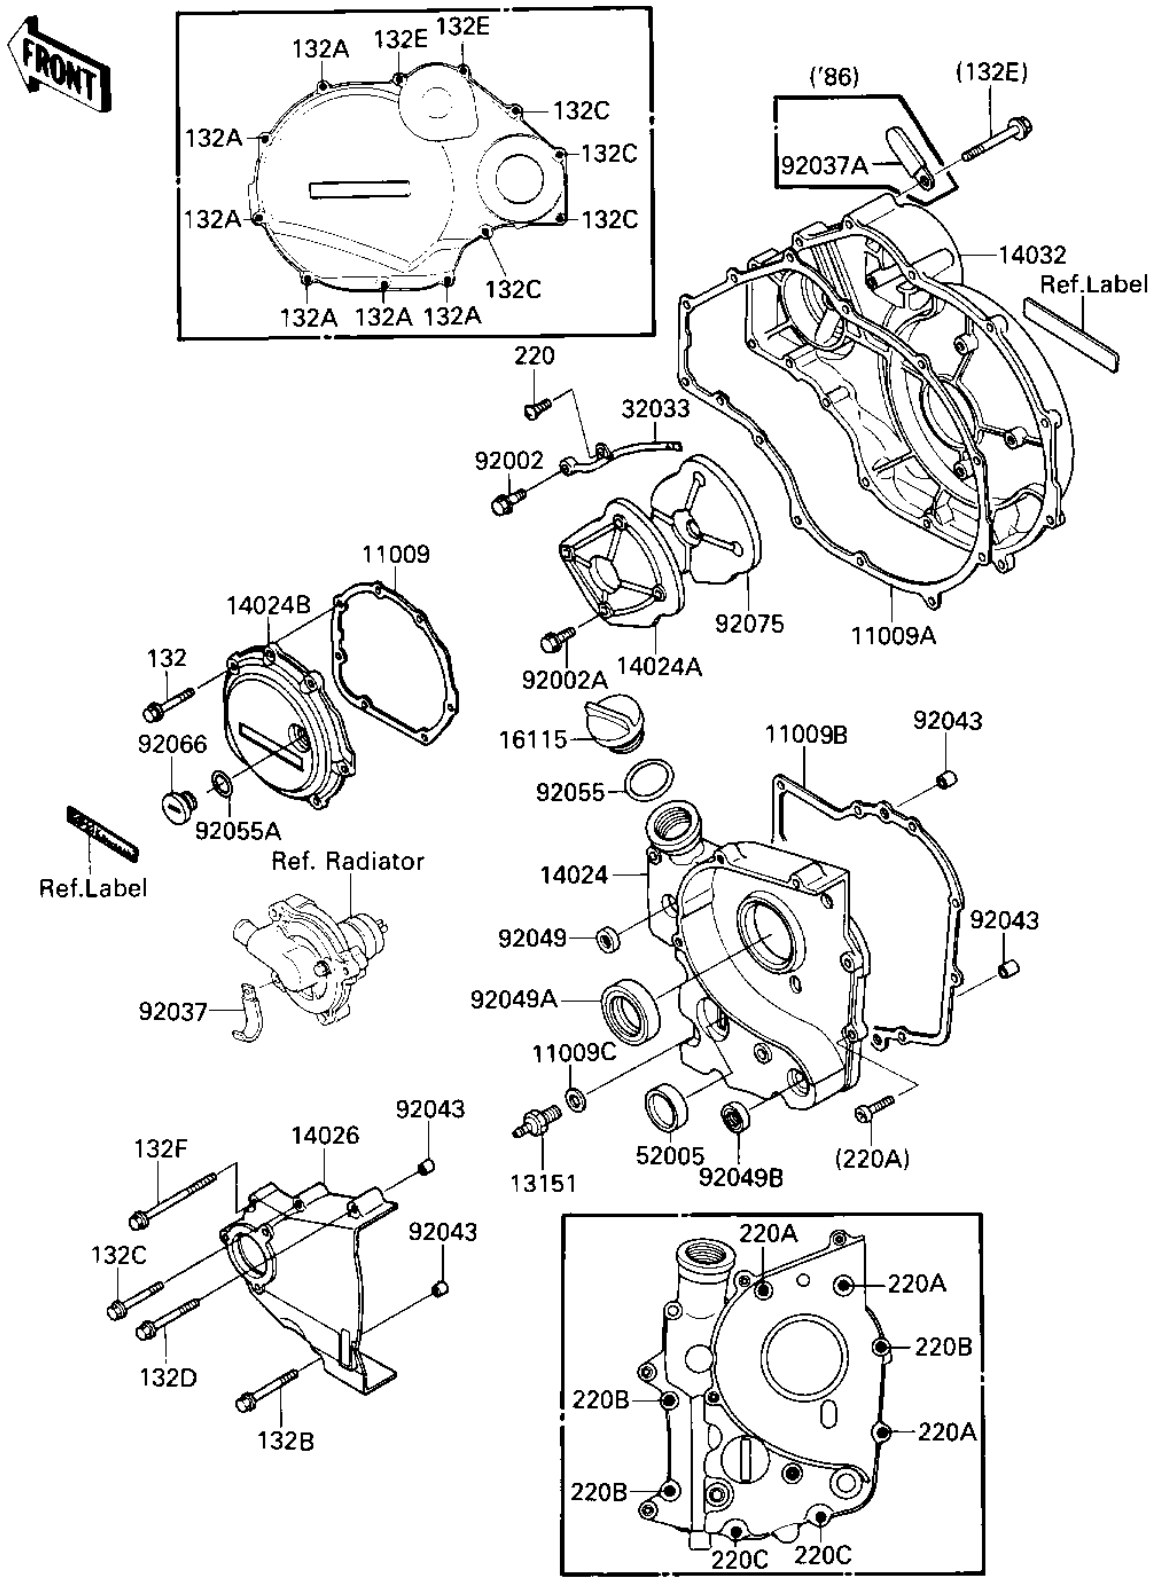

1987 Ninja® 1000R PARTS DIAGRAM

ENGINE COVERS

E1431-0209

1987 Ninja® 1000R PARTS LIST

ENGINE COVERS

ITEM NAME	PART NUMBER	QUANTITY
-----------	-------------	----------