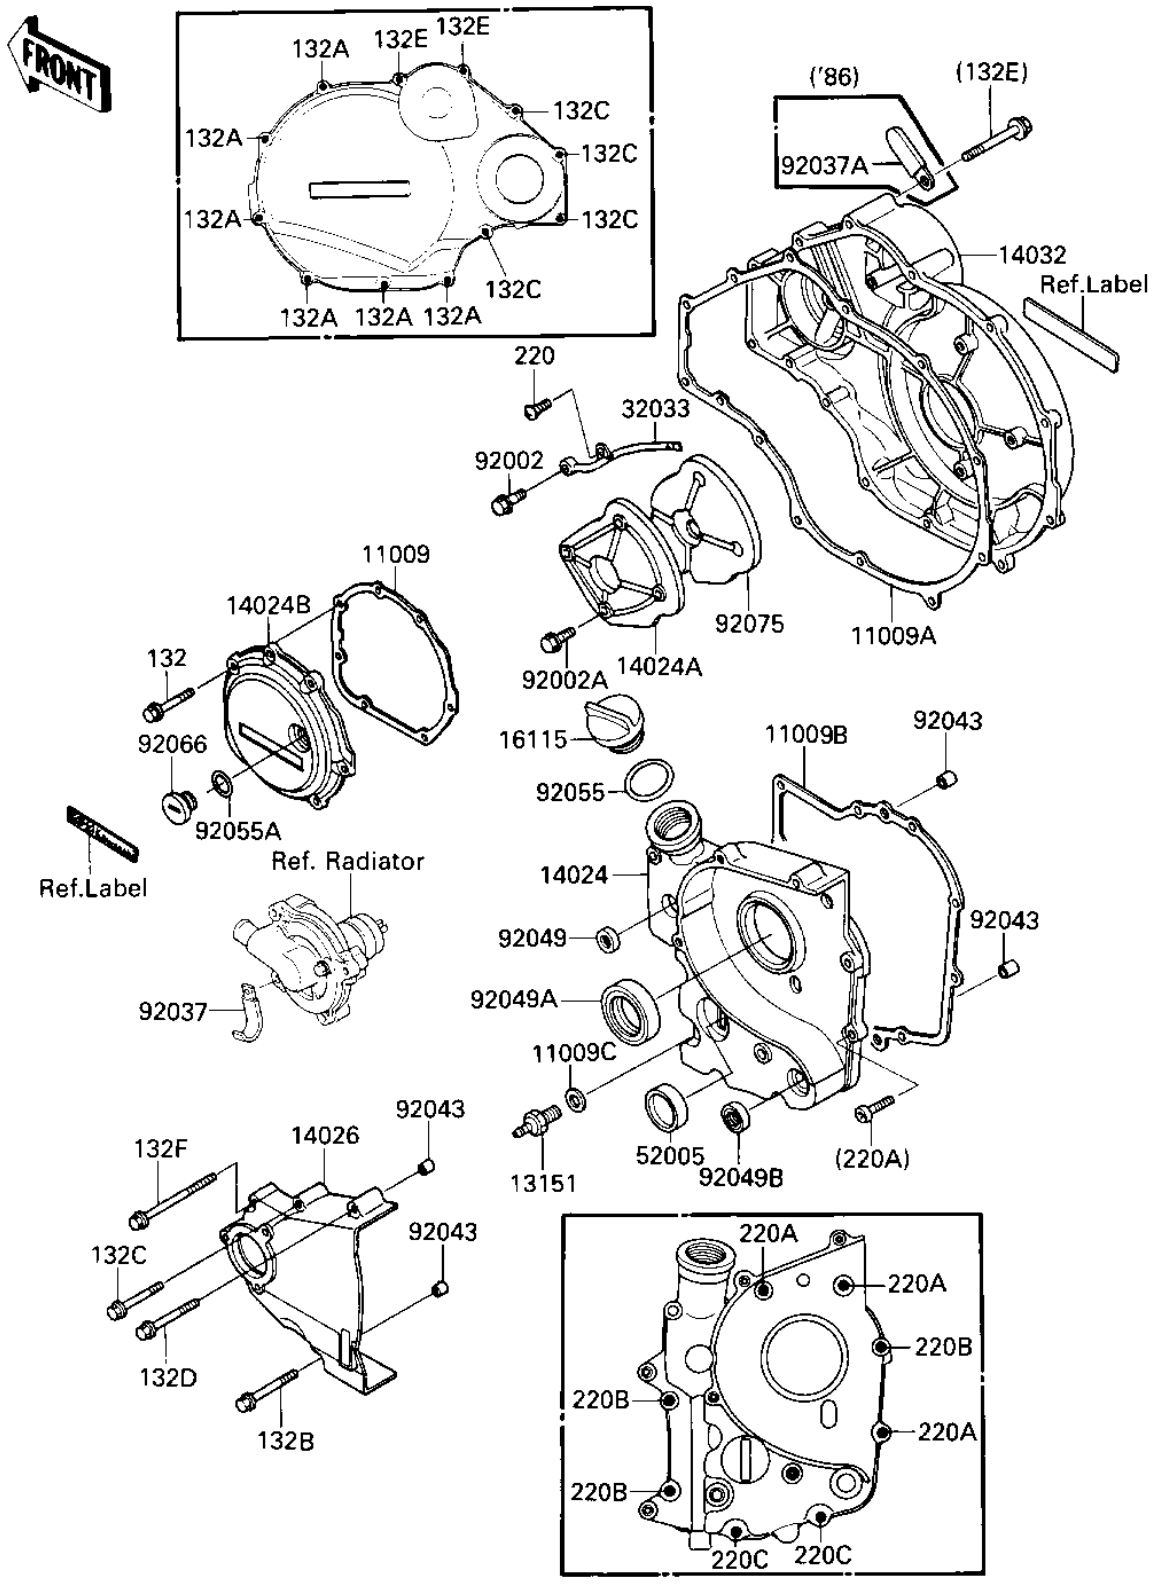

1987 Ninja® 1000R PARTS DIAGRAM

ENGINE COVERS

E1431-0209