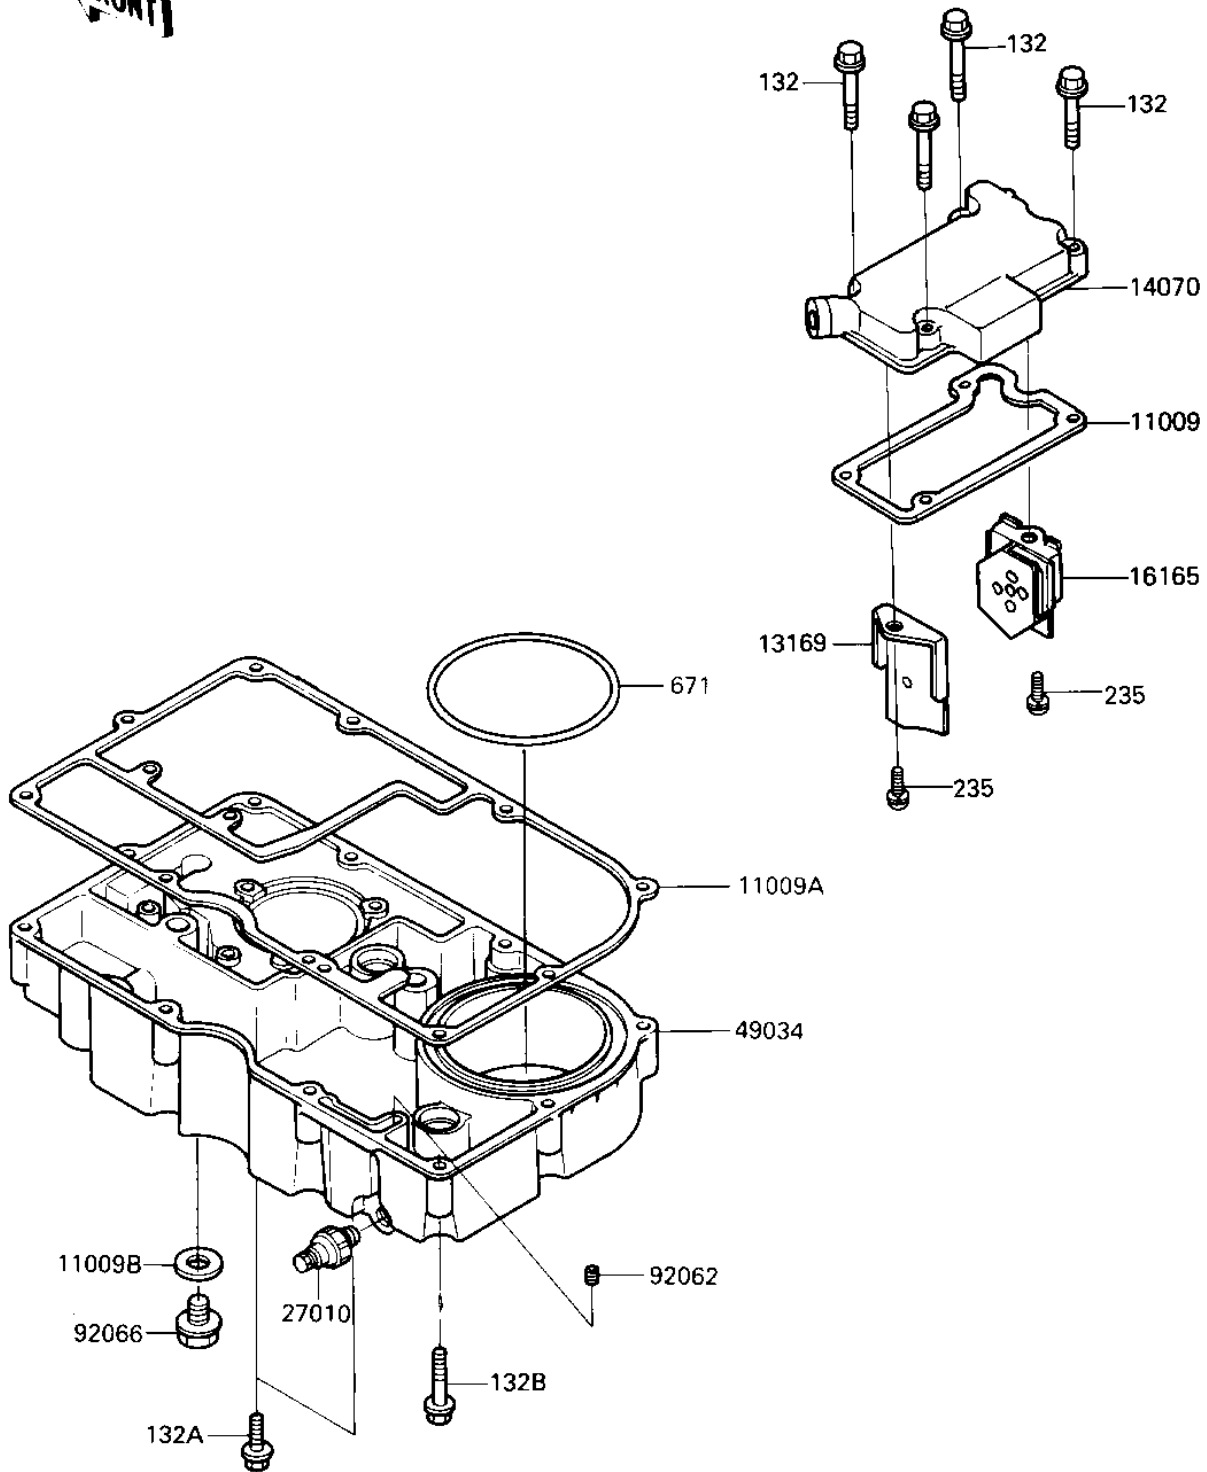

# 1987 Ninja® 1000R PARTS DIAGRAM

BREATHER COVER/OIL PAN (E/NO. 003102-)

E1432-0036

## 1987 Ninja® 1000R PARTS LIST

BREATHER COVER/OIL PAN (E/NO. 003102-)

| ITEM NAME                          | PART NUMBER | QUANTITY |
|------------------------------------|-------------|----------|
| GASKET,BREATHER BODY (Ref # 11009) | 11009-1861  | 1        |
| GASKET (Ref # 11009A)              | 11009-1981  | 1        |
| GASKET,DRIN PLUG (Ref # 11009B)    | 92065-097   | 2        |
| PLATE,BREATHER (Ref # 13169)       | 13169-1967  | 1        |
| BODY-BREATHER (Ref # 14070)        | 14070-1061  | 1        |
| SEPARATOR,OIL (Ref # 16165)        | 16165-1053  | 1        |
| SWITCH,OIL PRESSURE (Ref # 27010)  | 27010-1155  | 1        |
| PAN-OIL (Ref # 49034)              | 49034-1065  | 1        |
| NOZZLE,OIL BIAS (Ref # 92062)      | 92062-011   | 1        |
| PLUG,OIL DRAIN,12X15 (Ref # 92066) | 92066-1174  | 2        |
| BOLT-FLANGED-SMALL (Ref # 132)     | 132E0625    | 4        |
| BOLT-FLANGED-SMALL (Ref # 132A)    | 132J0625    | 4        |
| BOLT-FLANGED-SMALL (Ref # 132B)    | 132J0640    | 6        |
| SCREW-PAN-WP-CROS (Ref # 235)      | 235B0610    | 2        |
| "O" RING,90MM (Ref # 671)          | 671B2590    | 1        |