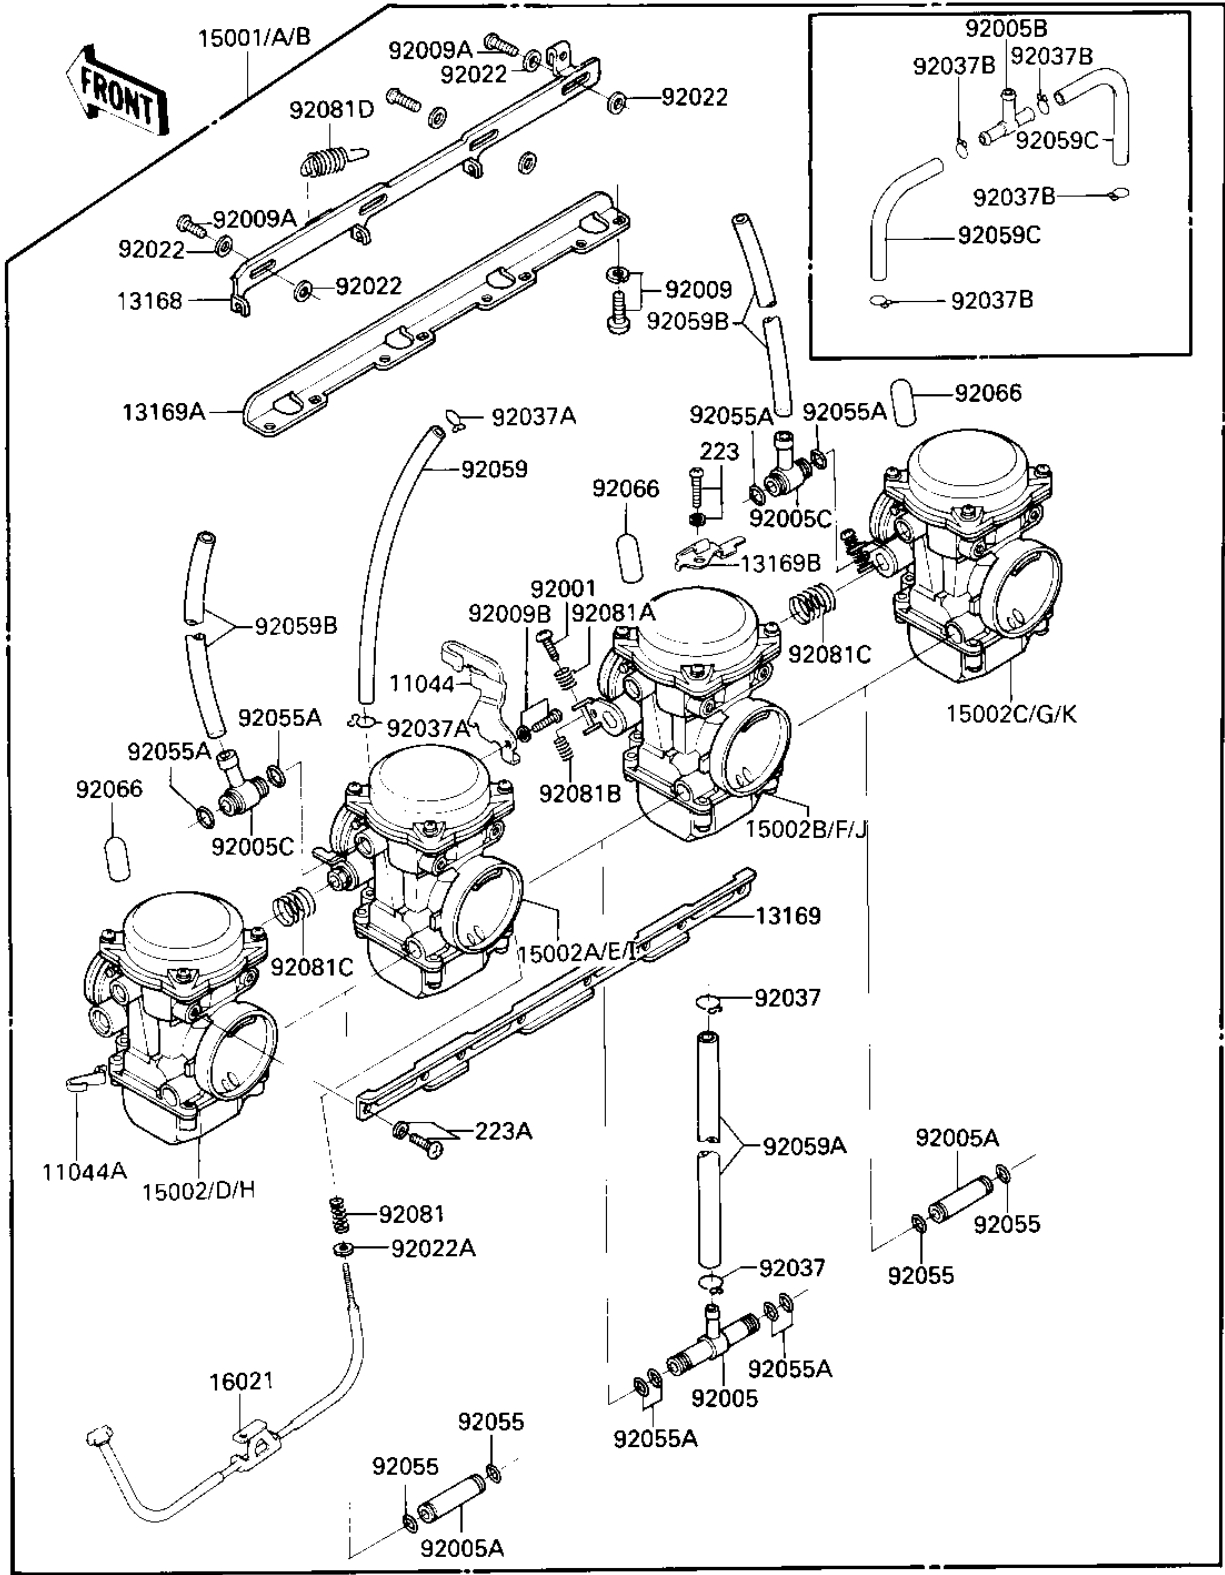

1986 Ninja® 1000R PARTS DIAGRAM

CARBURETOR ASSY

E1611-0166