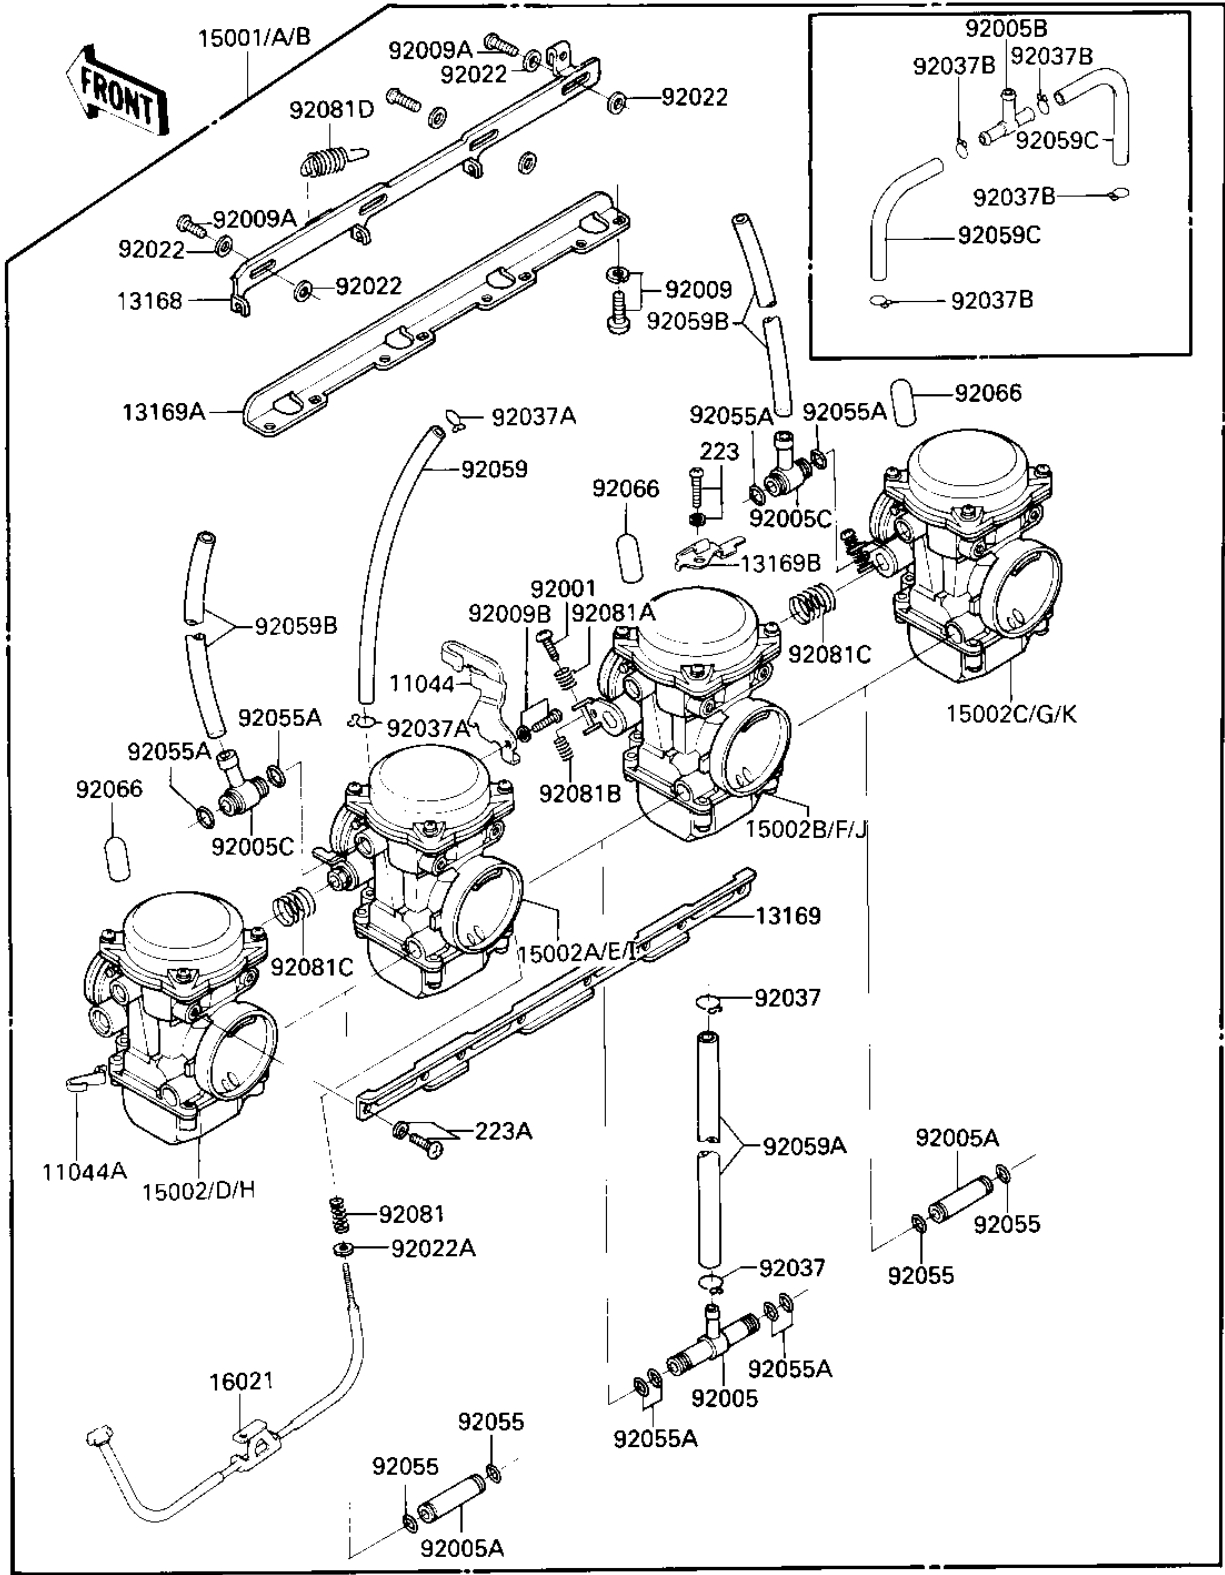

# 1987 Ninja® 1000R PARTS DIAGRAM

CARBURETOR ASSY

E1611-0166

## CARBURETOR ASSY

ITEM NAME	PART NUMBER	QUANTITY
SCREW (Ref # 92009B)	92009-1365	1
WASHER,6.1X11X0.8,POL (Ref # 92022)	92022-1199	6
WASHER,PLAIN,STOP SPR (Ref # 92022A)	92022-1480	1
CLAMP,FUEL INLET TUBE (Ref # 92037)	92037-1075	2
CLAMP,TUBE,OVERFLOW (Ref # 92037A)	92037-1142	2
CLAMP,TUBE (Ref # 92037B)	92037-1606	4
"O" RING (Ref # 92055)	92055-1004	4
RING-O,FUEL FITTING (Ref # 92055A)	92055-1223	8
TUBE,5X9X200 (Ref # 92059)	92059-1173	1
TUBE,7.3X12.5X260 (Ref # 92059A)	92059-1492	1
TUBE,6.5X9.5X260 (Ref # 92059B)	92059-1598	2
TUBE (Ref # 92059C)	92059-1688	2
RUBBER PLUG (Ref # 92066)	92068-006	1
RUBBER PLUG (Ref # 92066)	92068-006	3
SPRING,THROTTLE STOP (Ref # 92081)	92081-1617	1
SPRING,THROTTLE ADJUS (Ref # 92081A)	92081-1620	3
SPRING,THROTTLE ADJUS (Ref # 92081B)	92081-1621	3
SPRING,THROTTLE ADJUS (Ref # 92081C)	92081-1622	2
SPRING,STARTER LEVER (Ref # 92081D)	92081-1762	1
SCREW-PAN-WS-CROS (Ref # 223)	223C0420	1
SCREW-PAN-WS-CROS (Ref # 223A)	223C0510	8