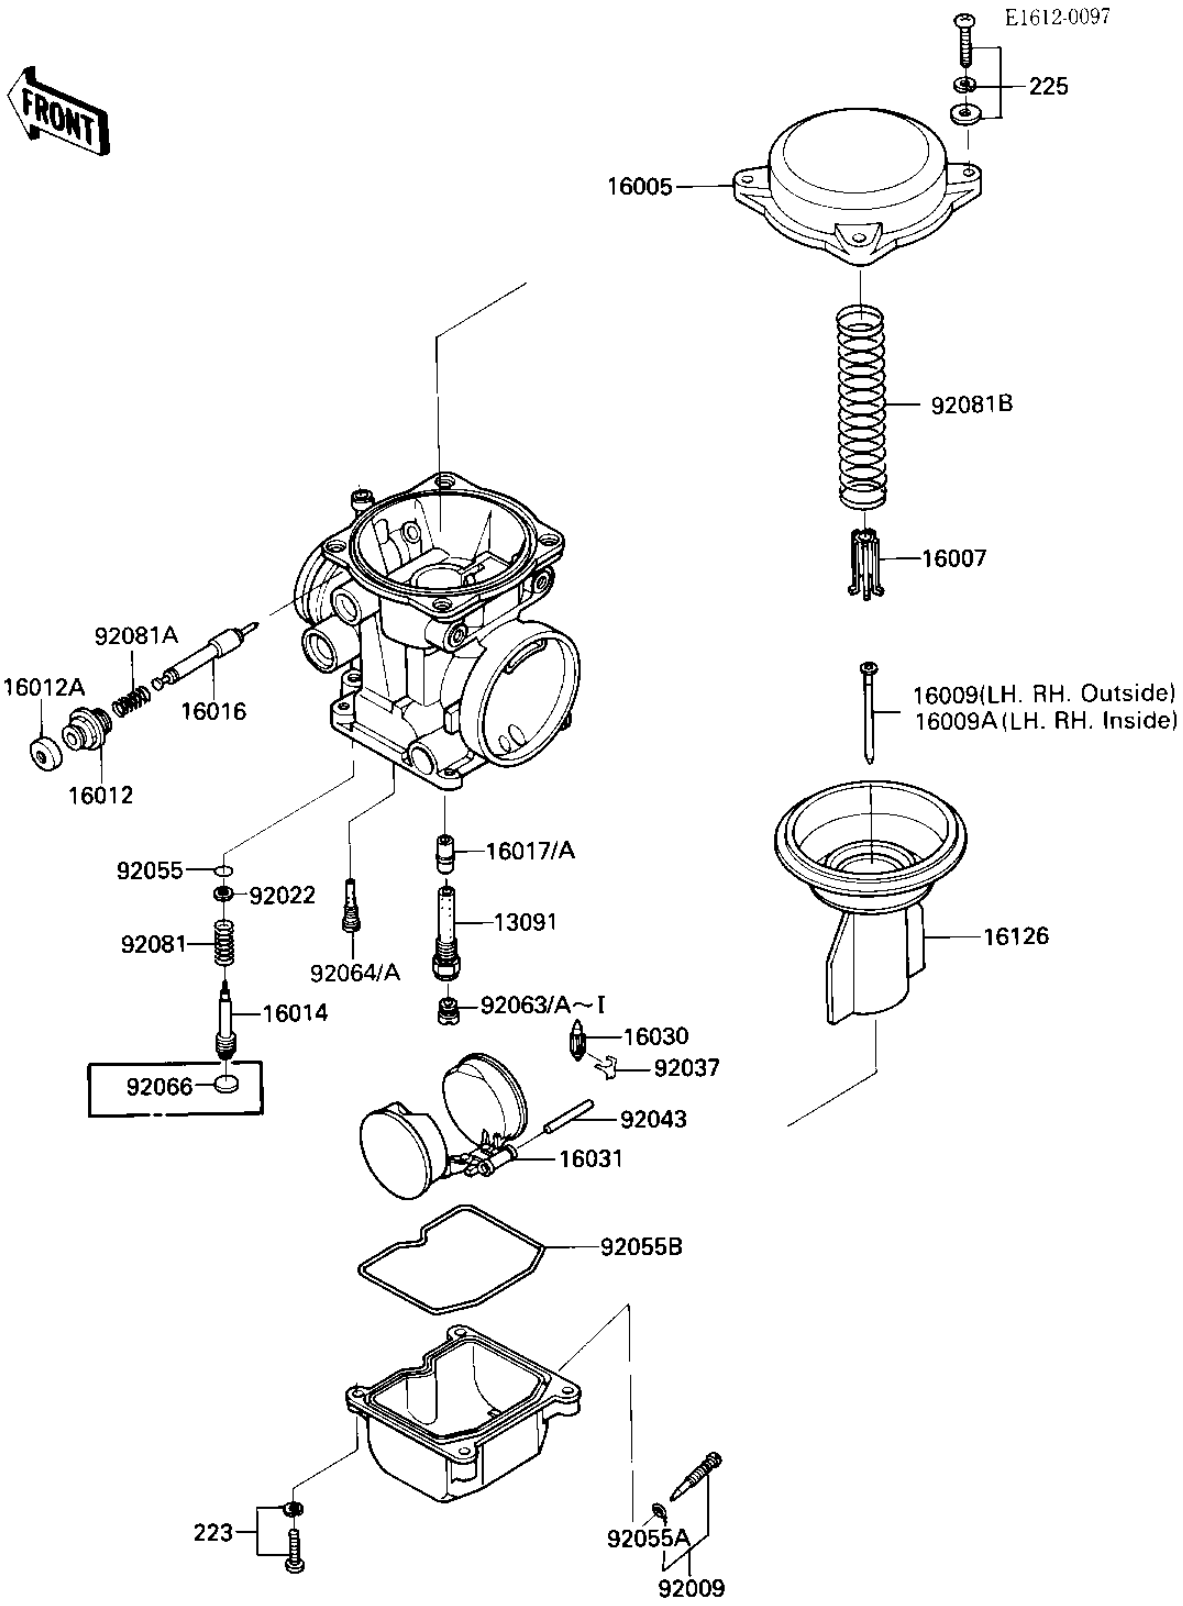

# 1987 Ninja® 1000R PARTS DIAGRAM

## CARBURETOR PARTS

## CARBURETOR PARTS

ITEM NAME	PART NUMBER	QUANTITY
HOLDER,NEEDLE JET (Ref # 13091)	13091-1425	4
TOP-CHAMBER,MIXING (Ref # 16005)	16005-1054	4
SEAT-SPRING,THROTTLE (Ref # 16007)	16007-1117	4
NEEDLE-JET,N36D (Ref # 16009)	16009-1292	2
NEEDLE-JET,N36D (Ref # 16009A)	16009-1293	2
CAP-STARTER PLUNGER (Ref # 16012)	16012-1051	4
CAP-STARTER PLUNGER (Ref # 16012A)	16012-1052	4
SCREW-PILOT AIR (Ref # 16014)	16014-1054	4
PLUNGER,STARTER (Ref # 16016)	16016-1061	4
JET-NEEDLE (Ref # 16017)	16017-1265	4
JET-NEEDLE (Canada) (Ref # 16017A)	16017-1266	4
FLOAT VALVE (Ref # 16030)	16030-1007	4
FLOAT (Ref # 16031)	16031-1052	4
VALVE,VACUUM (Ref # 16126)	16126-1170	4
SCREW,DRAIN (Ref # 92009)	92009-1095	4
WASHER,PLAIN (Ref # 92022)	92022-1003	4
CLIP,FLOAT VALVE (Ref # 92037)	16044-007	4
PIN,FLOAT (Ref # 92043)	92043-1148	4
O RING,PILOT ADJ (Ref # 92055)	92055-1002	4
"O" RING,DRAIN SCREW (Ref # 92055A)	92055-1053	4
RING-O,FLOAT CHAMBER (Ref # 92055B)	92055-1222	4
MAIN JET,#140 (Ref # 92063)	92063-1013	4
MAIN JET,#135 (Ref # 92063A)	92063-1014	4
MAIN JET,#135 (Ref # 92063B)	92063-1014	4
MAIN JET,#138 (Ref # 92063C)	92063-1015	4
MAIN JET,#138 (Ref # 92063D)	92063-1015	4
MAIN JET,#142 (Ref # 92063E)	92063-1016	4
MAIN JET,2ND,#128 (Ref # 92063F)	92063-1074	4
MAIN JET,2ND,#130 (Ref # 92063G)	92063-1075	4

## CARBURETOR PARTS

ITEM NAME	PART NUMBER	QUANTITY
JET-MAIN,#132 (Ref # 92063H)	92063-1076	4
JET-MAIN,#132 (Ref # 92063I)	92063-1076	4
JET-PILOT,#35 (Ref # 92064)	92064-1101	4
JET-PILOT,#32 (Ref # 92064A)	92064-1117	4
PLUG,PILOT SCREW (Ref # 92066)	92066-1051	4
SPRING,PIROT ADJ SCRW (Ref # 92081)	92081-1002	4
SPRING,STARTER PLUNGE (Ref # 92081A)	92081-1761	4
SPRING,VACUUM VALVE (Ref # 92081B)	92081-1983	4
SCREW-PAN-WS-CROS (Ref # 223)	223C0416	16
SCREW-PAN-WSP-CROS (Ref # 225)	225C0418	15