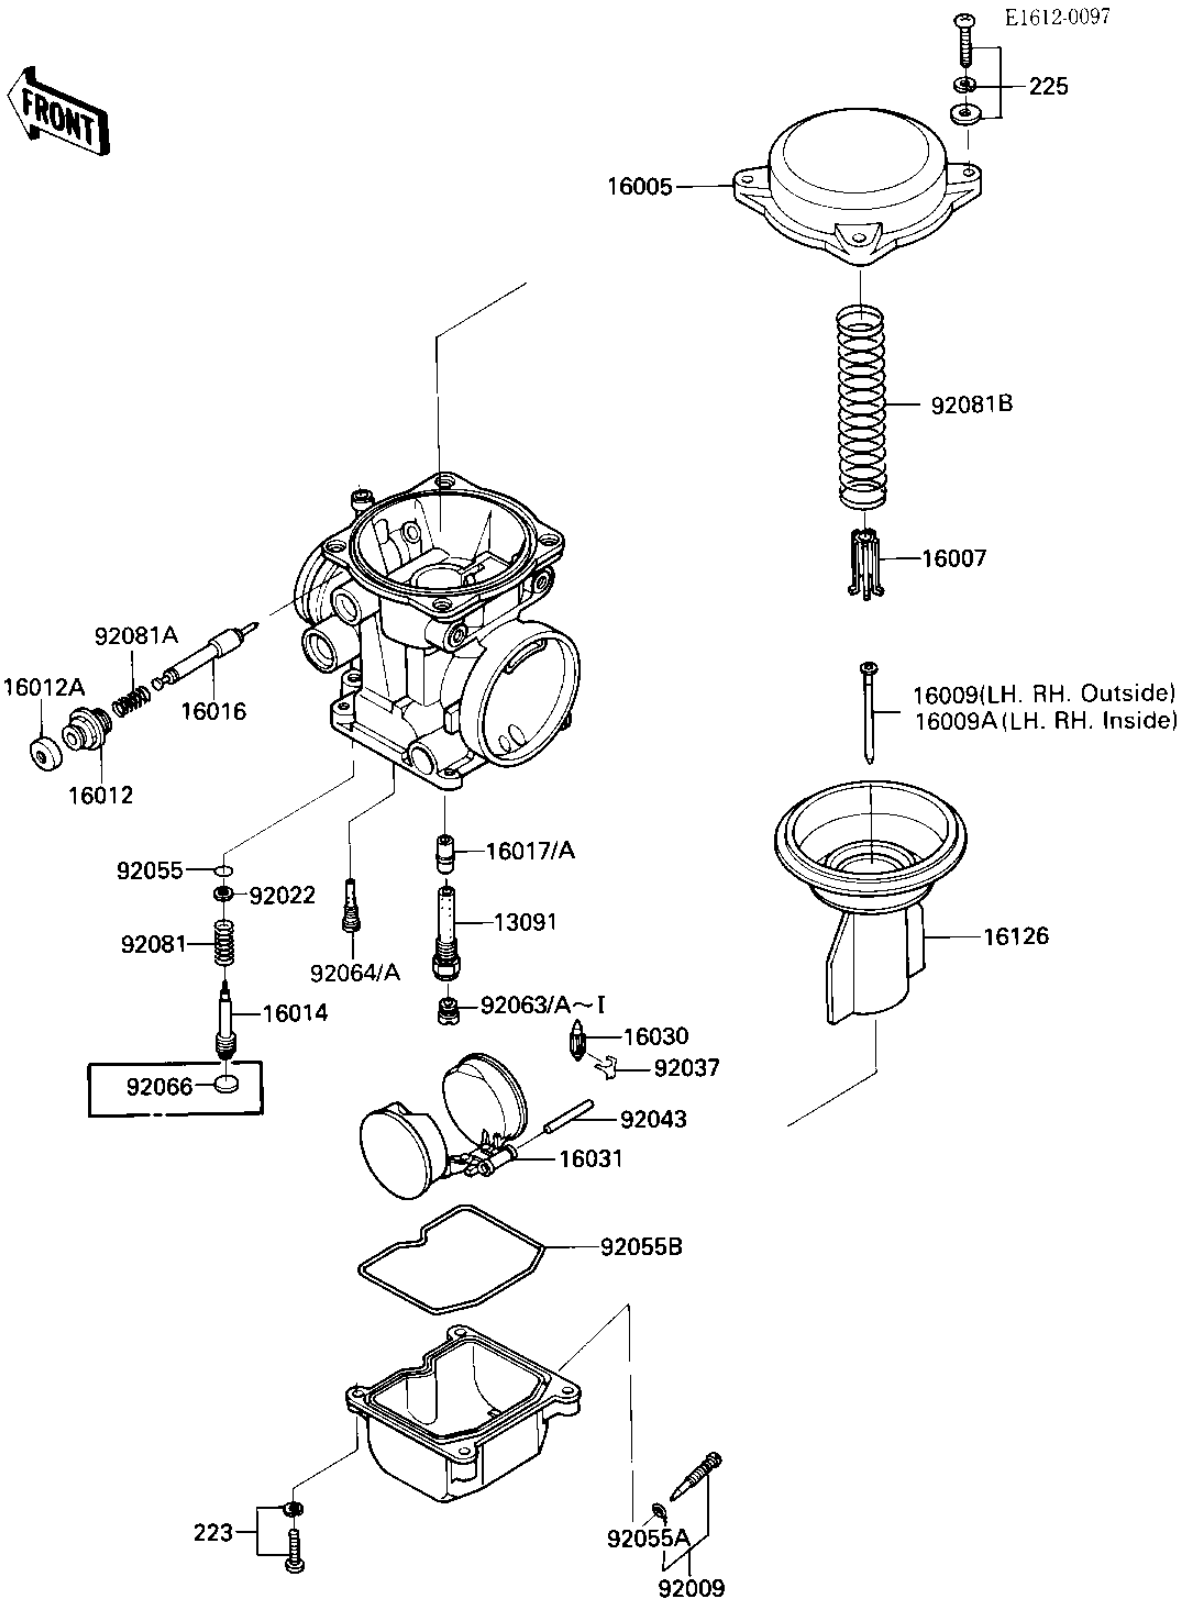

1987 Ninja® 1000R PARTS DIAGRAM

CARBURETOR PARTS

1987 Ninja® 1000R PARTS LIST

CARBURETOR PARTS

ITEM NAME	PART NUMBER	QUANTITY
HOLDER,NEEDLE JET (Ref # 13091)	13091-1425	4
TOP-CHAMBER,MIXING (Ref # 16005)	16005-1054	4
SEAT-SPRING,THROTTLE (Ref # 16007)	16007-1117	4
NEEDLE-JET,N36D (Ref # 16009)	16009-1292	2
NEEDLE-JET,N36D (Ref # 16009A)	16009-1293	2
CAP-STARTER PLUNGER (Ref # 16012)	16012-1051	4
CAP-STARTER PLUNGER (Ref # 16012A)	16012-1052	4
SCREW-PILOT AIR (Ref # 16014)	16014-1054	4
PLUNGER,STARTER (Ref # 16016)	16016-1061	4
JET-NEEDLE (Ref # 16017)	16017-1265	4
JET-NEEDLE (Canada) (Ref # 16017A)	16017-1266	4
FLOAT VALVE (Ref # 16030)	16030-1007	4
FLOAT (Ref # 16031)	16031-1052	4
VALVE,VACUUM (Ref # 16126)	16126-1170	4
SCREW,DRAIN (Ref # 92009)	92009-1095	4
WASHER,PLAIN (Ref # 92022)	92022-1003	4
CLIP,FLOAT VALVE (Ref # 92037)	16044-007	4
PIN,FLOAT (Ref # 92043)	92043-1148	4
O RING,PILOT ADJ (Ref # 92055)	92055-1002	4
"O" RING,DRAIN SCREW (Ref # 92055A)	92055-1053	4
RING-O,FLOAT CHAMBER (Ref # 92055B)	92055-1222	4
MAIN JET,#140 (Ref # 92063)	92063-1013	4
MAIN JET,#135 (Ref # 92063A)	92063-1014	4
MAIN JET,#135 (Ref # 92063B)	92063-1014	4
MAIN JET,#138 (Ref # 92063C)	92063-1015	4
MAIN JET,#138 (Ref # 92063D)	92063-1015	4
MAIN JET,#142 (Ref # 92063E)	92063-1016	4
MAIN JET,2ND,#128 (Ref # 92063F)	92063-1074	4
MAIN JET,2ND,#130 (Ref # 92063G)	92063-1075	4

1987 Ninja® 1000R PARTS LIST

CARBURETOR PARTS

ITEM NAME	PART NUMBER	QUANTITY
JET-MAIN,#132 (Ref # 92063H)	92063-1076	4
JET-MAIN,#132 (Ref # 92063I)	92063-1076	4
JET-PILOT,#35 (Ref # 92064)	92064-1101	4
JET-PILOT,#32 (Ref # 92064A)	92064-1117	4
PLUG,PILOT SCREW (Ref # 92066)	92066-1051	4
SPRING,PIROT ADJ SCRW (Ref # 92081)	92081-1002	4
SPRING,STARTER PLUNGE (Ref # 92081A)	92081-1761	4
SPRING,VACUUM VALVE (Ref # 92081B)	92081-1983	4
SCREW-PAN-WS-CROS (Ref # 223)	223C0416	16
SCREW-PAN-WSP-CROS (Ref # 225)	225C0418	15