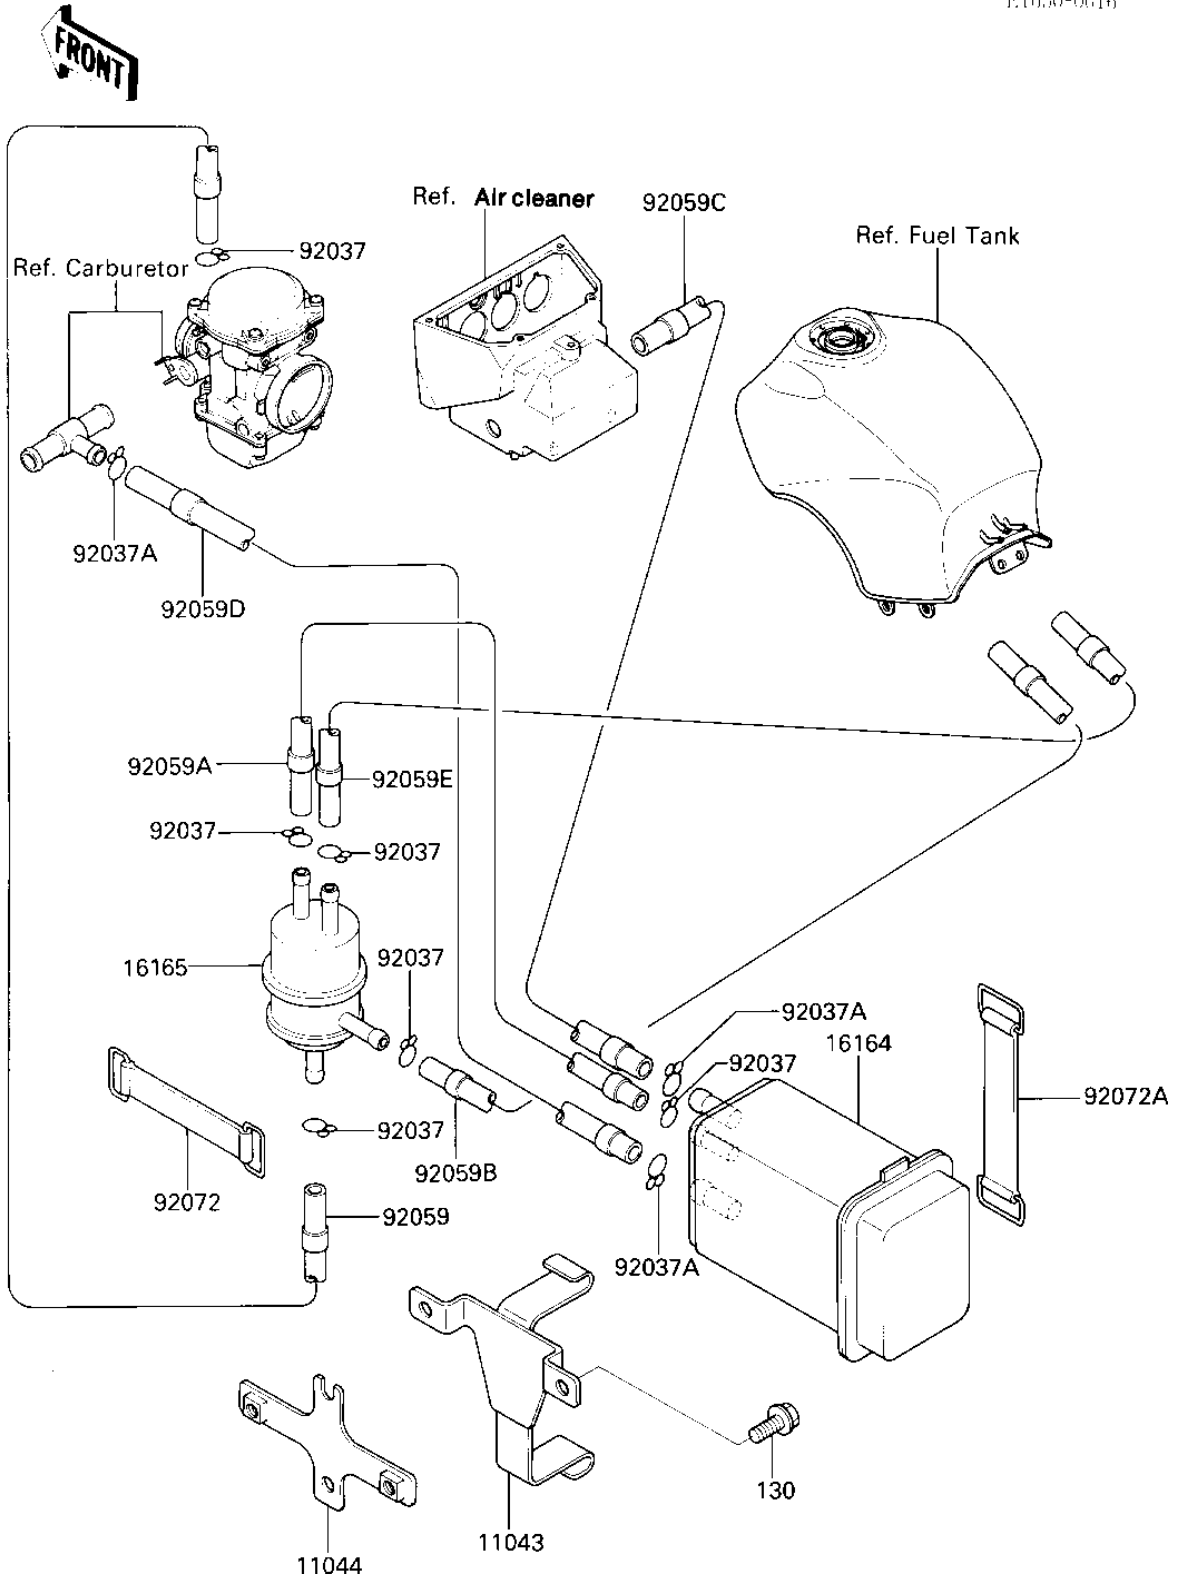

1986 Ninja® 1000R PARTS DIAGRAM

CANISTER

E1650-0616

1986 Ninja® 1000R PARTS LIST

CANISTER

ITEM NAME	PART NUMBER	QUANTITY
BRACKET,CANISTER (Ref # 11043)	11043-1831	1
BRACKET,CANISTER (Ref # 11044)	11044-1236	1
CANISTER (Ref # 16164)	16164-1064	1
SEPARATOR (Ref # 16165)	16165-1001	1
CLAMP FUEL PIPE (Ref # 92037)	92037-010	6
CLAMP-HOSE (Ref # 92037A)	92037-1104	3
TUBE (Ref # 92059)	92059-1488	1
TUBE,5X10X660,RED (Ref # 92059A)	92059-1502	1
TUBE,5X8X980,BLUE (Ref # 92059B)	92059-1420	1
TUBE,7X12X200,GREEN (Ref # 92059C)	92059-1642	1
TUBE,TUBE,7X12X450,YE (Ref # 92059D)	92059-1643	1
TUBE,5X8X350,BLUE (Ref # 92059E)	92059-1644	1
BAND,TOOL (Ref # 92072)	92072-066	1
BAND,BATTERY (Ref # 92072A)	92072-071	1
BOLT,FLANGED,6X10 (Ref # 130)	130B0610	4