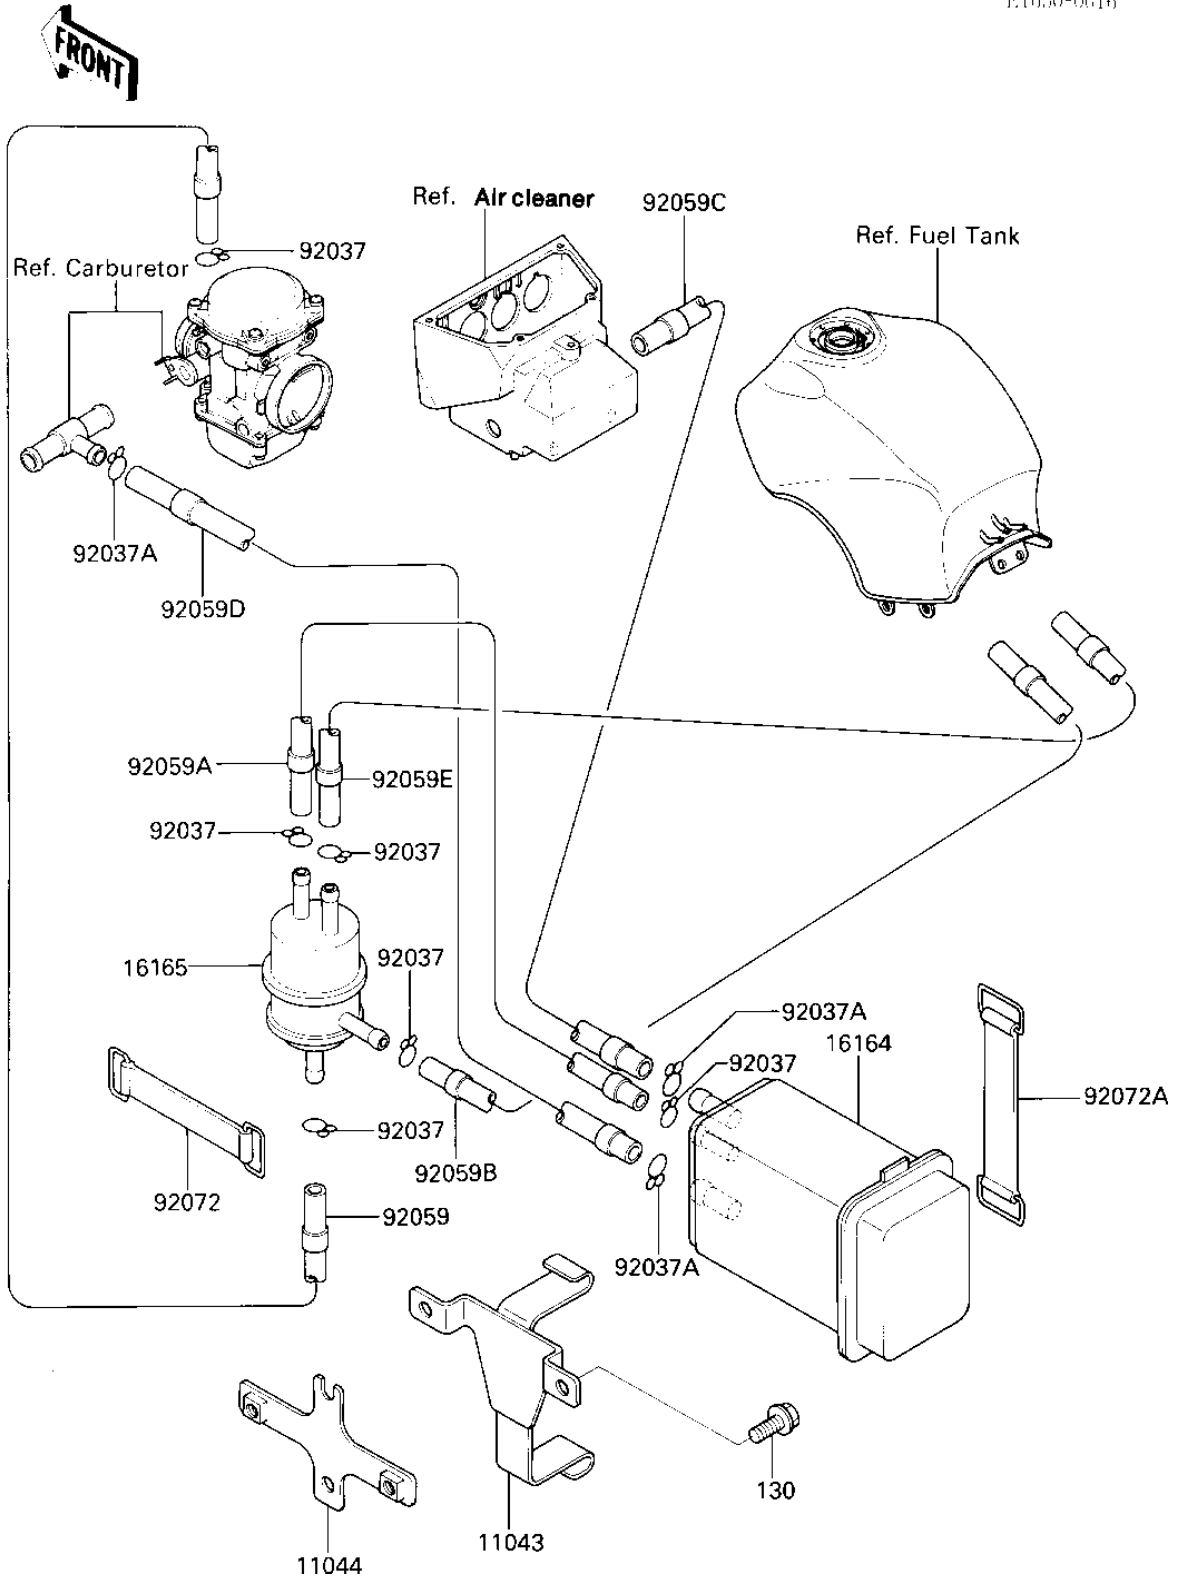

1987 Ninja® 1000R PARTS DIAGRAM

CANISTER

E1650-0616

1987 Ninja® 1000R PARTS LIST

CANISTER

ITEM NAME	PART NUMBER	QUANTITY
BRACKET,CANISTER (Ref # 11043)	11043-1831	1
BRACKET,CANISTER (Ref # 11044)	11044-1236	1
CANISTER (Ref # 16164)	16164-1064	1
SEPARATOR (Ref # 16165)	16165-1001	1
CLAMP FUEL PIPE (Ref # 92037)	92037-010	6
CLAMP-HOSE (Ref # 92037A)	92037-1104	3
TUBE (Ref # 92059)	92059-1488	1
TUBE,5X10X660,RED (Ref # 92059A)	92059-1502	1
TUBE,5X8X980,BLUE (Ref # 92059B)	92059-1420	1
TUBE,7X12X200,GREEN (Ref # 92059C)	92059-1642	1
TUBE,TUBE,7X12X450,YE (Ref # 92059D)	92059-1643	1
TUBE,5X8X350,BLUE (Ref # 92059E)	92059-1644	1
BAND,TOOL (Ref # 92072)	92072-066	1
BAND,BATTERY (Ref # 92072A)	92072-071	1
BOLT,FLANGED,6X10 (Ref # 130)	130B0610	4