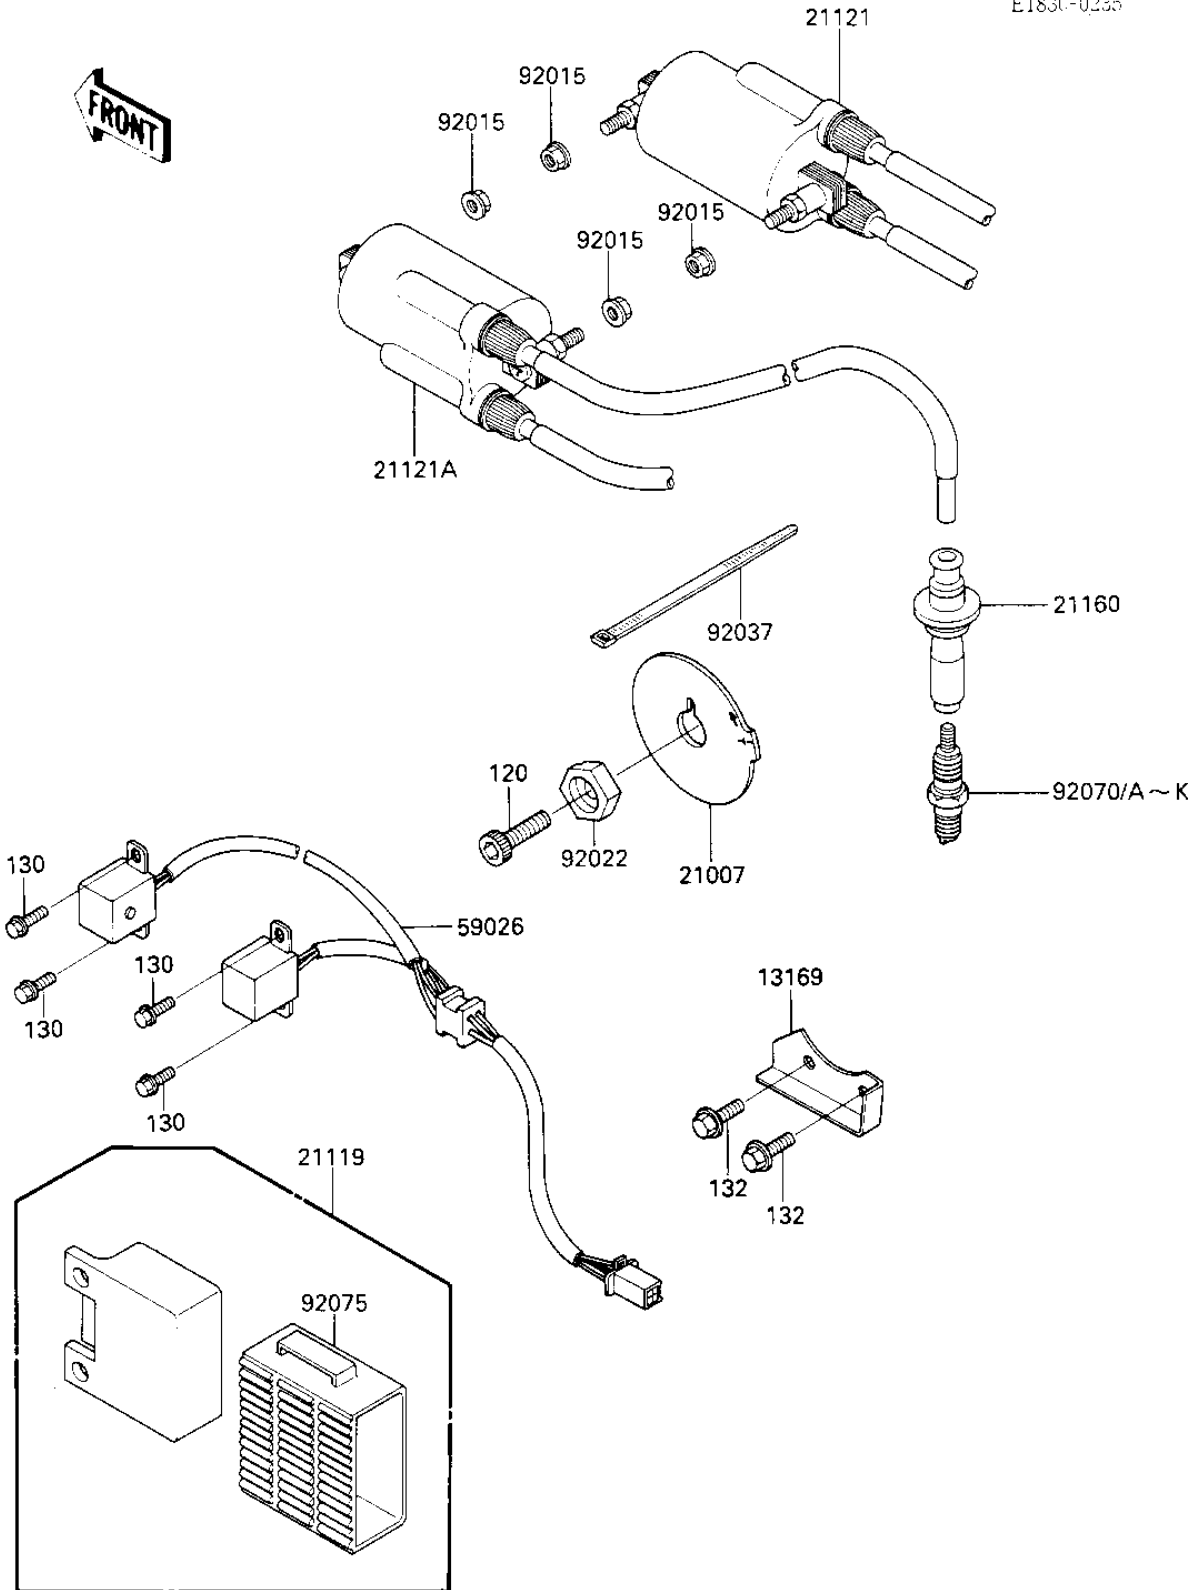

# 1986 Ninja® 1000R PARTS DIAGRAM

## IGNITION

E1830-0235

# 1986 Ninja® 1000R PARTS LIST

## IGNITION

ITEM NAME	PART NUMBER	QUANTITY
PLATE,CHAIN GUIDE (Ref # 13169)	13169-1748	1
ROTOR,PULSING COIL (Ref # 21007)	21007-1109	1
IGNITER (Ref # 21119)	21119-1164	1
COIL-IGNITION,#1&#4 (Ref # 21121)	21121-1137	1
COIL-IGNITION,#2&#3 (Ref # 21121A)	21121-1138	1
CAP-ASSY-PLUG (Ref # 21160)	21160-1065	4
COIL-PULSING (Ref # 59026)	59026-1073	1
NUT-6MM (Ref # 92015)	92015-1078	4
WASHER,ROTOR (Ref # 92022)	92200-1173	1
CLAMP,HARNESS (Ref # 92037)	92037-1576	1
SPARK PLUG D8EA (Ref # 92070A)	D8EA	4
SPARK PLUG D7EA (Ref # 92070C)	D7EA	4
SPARK PLUG DR8ES (Canada) (Ref # 92070D)	92070-1019	4
UNAVAILABLE IN PRICE BOOK (Ref # 92070F)	92070-1034	4
SPARK PLUG DR7ES (Canada) (Ref # 92070I)	92070-1113	4
SPARK PLUG DR8ES-L (Canada) (Ref # 92070J)	92070-1116	4
DAMPER,IGNITER (Ref # 92075)	92075-1504	1
BOLT,SOCKET,8X25 (Ref # 120)	120P0825	1
BOLT-FLANGED (Ref # 130)	130G0512	4
BOLT-FLANGED-SMALL (Ref # 132)	132G0612	2