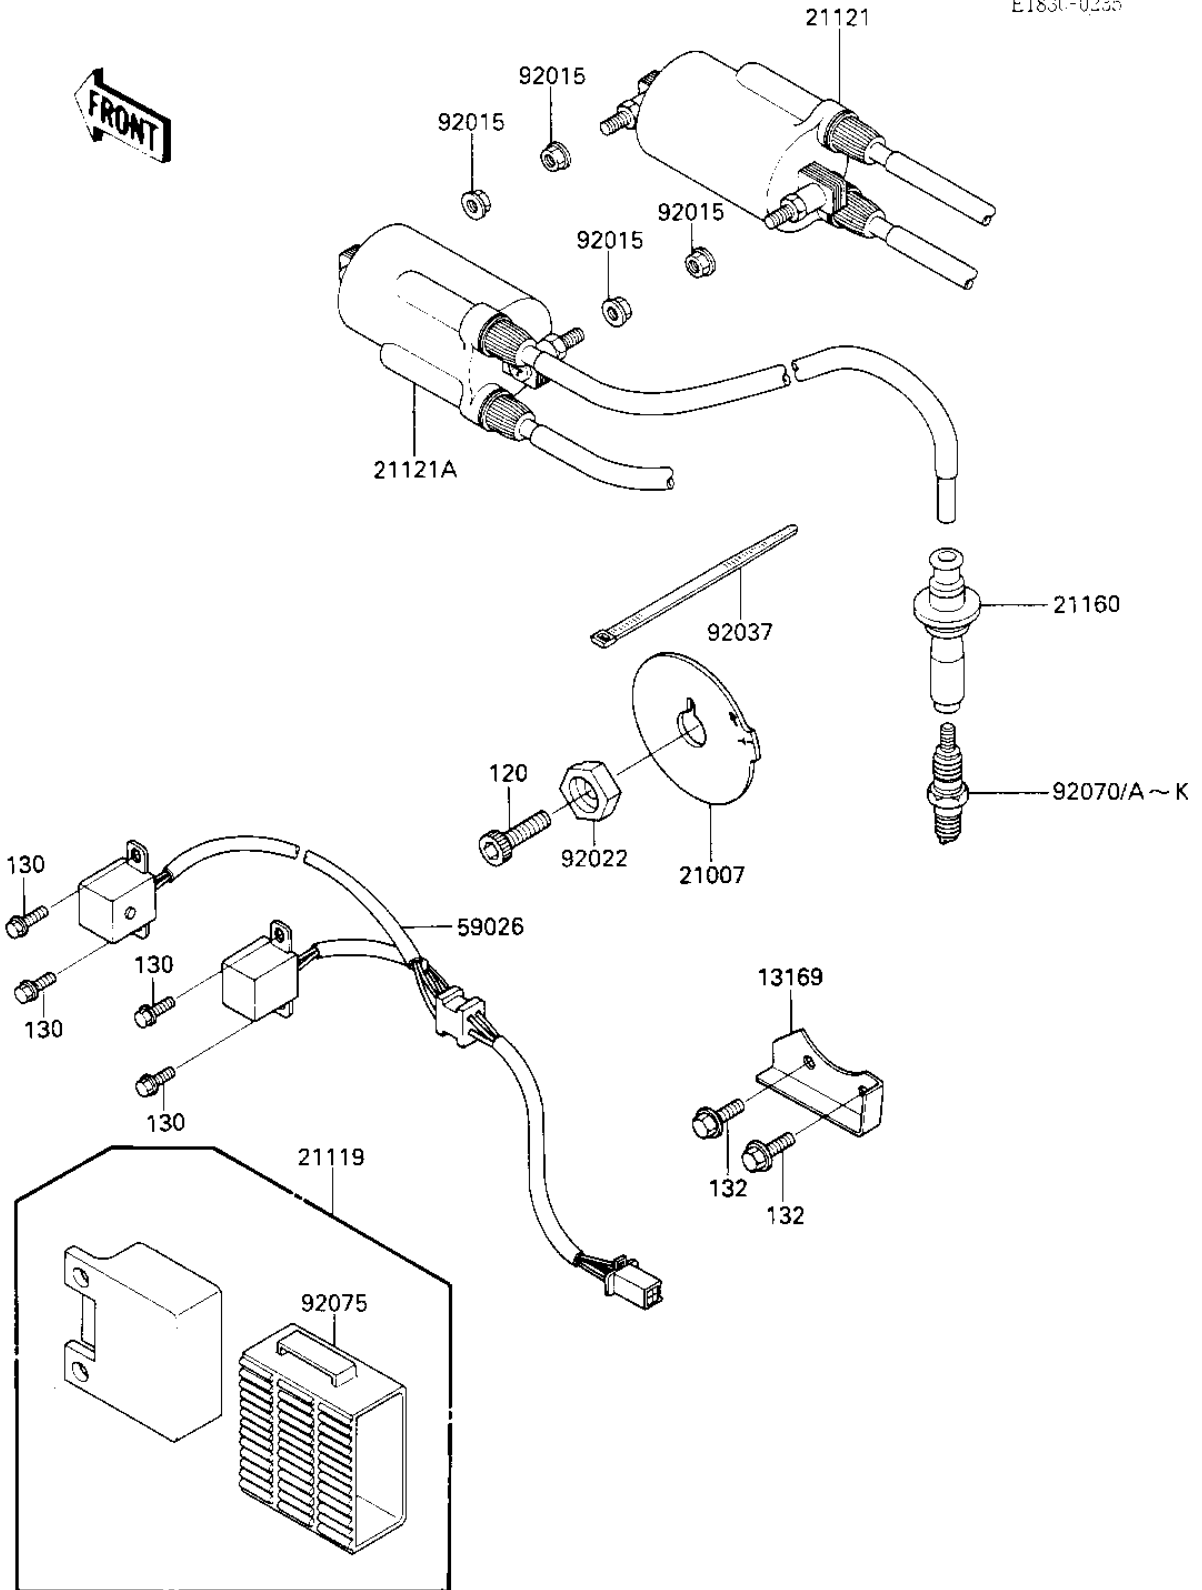

1986 Ninja® 1000R PARTS DIAGRAM

IGNITION

E1830-0235

1986 Ninja® 1000R PARTS LIST

IGNITION

ITEM NAME	PART NUMBER	QUANTITY
PLATE,CHAIN GUIDE (Ref # 13169)	13169-1748	1
ROTOR,PULSING COIL (Ref # 21007)	21007-1109	1
IGNITER (Ref # 21119)	21119-1164	1
COIL-IGNITION,#1 (Ref # 21121)	21121-1137	1
COIL-IGNITION,#2 (Ref # 21121A)	21121-1138	1
CAP-ASSY-PLUG (Ref # 21160)	21160-1065	4
COIL-PULSING (Ref # 59026)	59026-1073	1
NUT-6MM (Ref # 92015)	92015-1078	4
WASHER,ROTOR (Ref # 92022)	92200-1173	1
CLAMP,HARNESS (Ref # 92037)	92037-1576	1
SPARK PLUG D8EA (Ref # 92070A)	D8EA	4
SPARK PLUG D7EA (Ref # 92070C)	D7EA	4
SPARK PLUG DR8ES (Canada) (Ref # 92070D)	92070-1019	4
UNAVAILABLE IN PRICE BOOK (Ref # 92070F)	92070-1034	4
SPARK PLUG DR7ES (Canada) (Ref # 92070I)	92070-1113	4
SPARK PLUG DR8ES-L (Canada) (Ref # 92070J)	92070-1116	4
DAMPER,IGNITER (Ref # 92075)	92075-1504	1
BOLT,SOCKET,8X25 (Ref # 120)	120P0825	1
BOLT-FLANGED (Ref # 130)	130G0512	4
BOLT-FLANGED-SMALL (Ref # 132)	132G0612	2