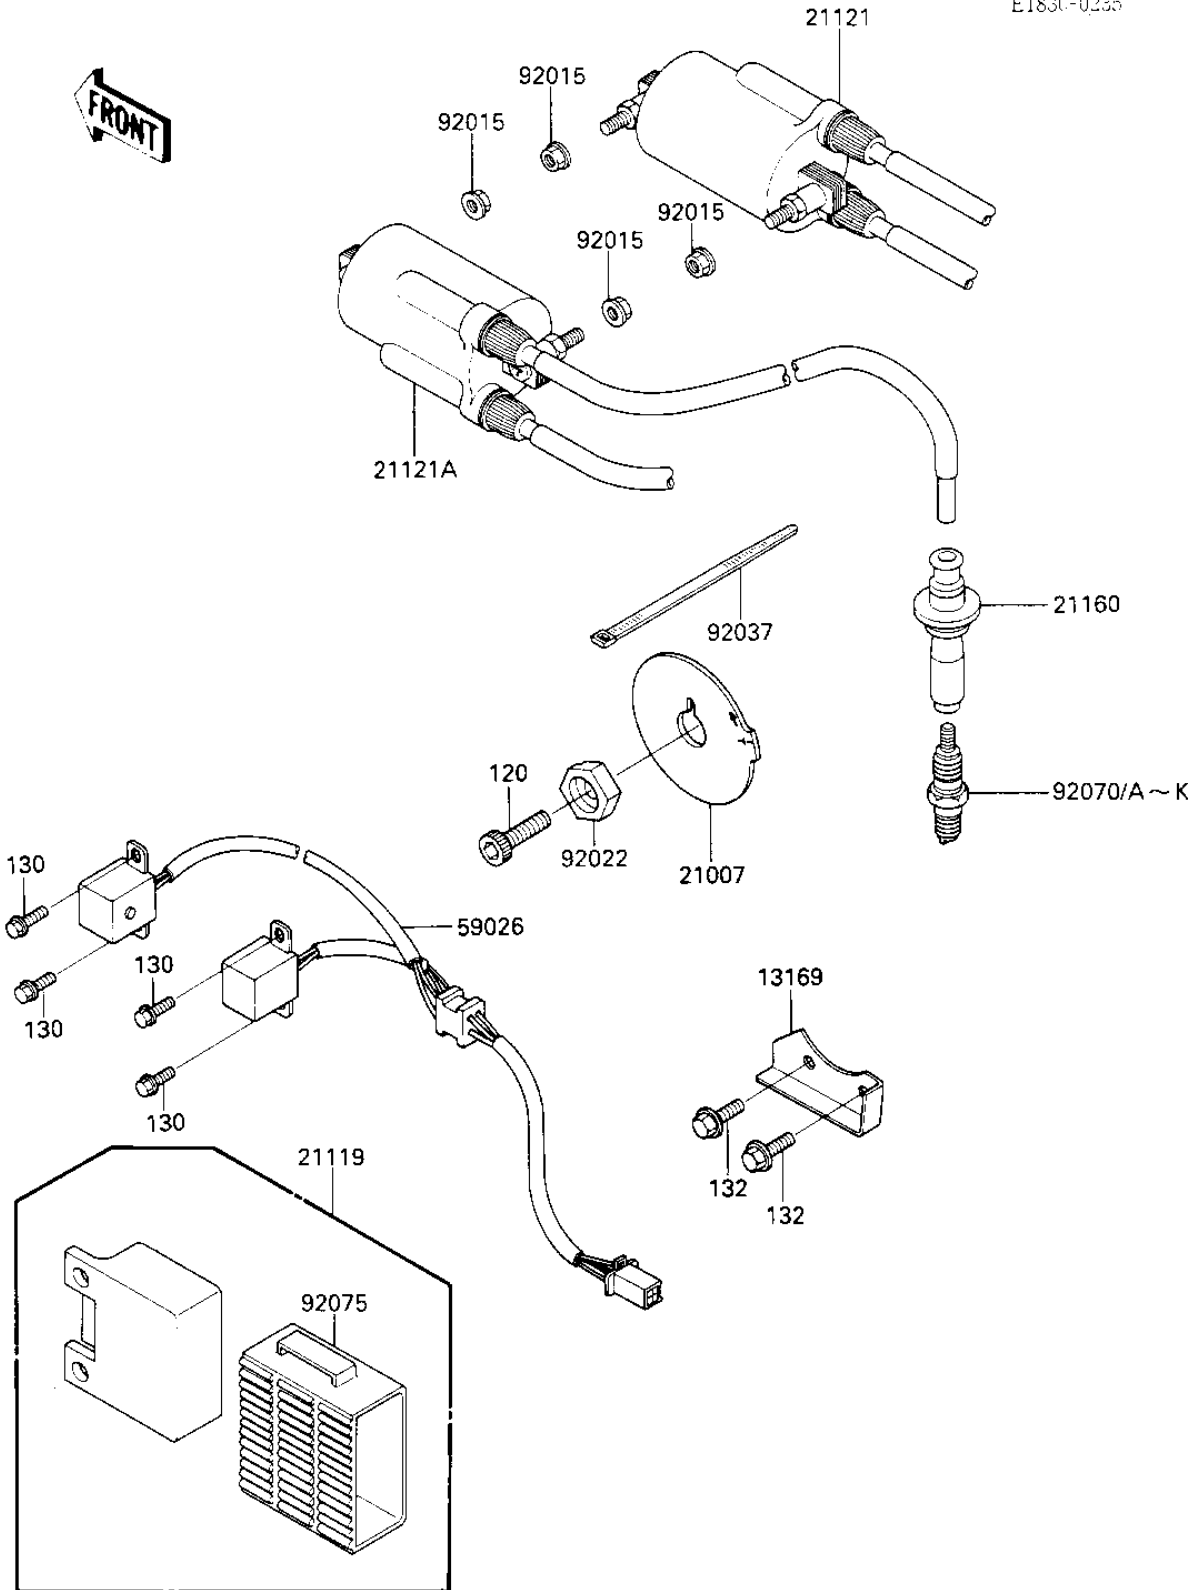

1987 Ninja® 1000R PARTS DIAGRAM

IGNITION

E1830-0235

1987 Ninja® 1000R PARTS LIST

IGNITION

| ITEM NAME | PART NUMBER | QUANTITY |
|--|-------------|----------|
| PLATE,CHAIN GUIDE (Ref # 13169) | 13169-1748 | 1 |
| ROTOR,PULSING COIL (Ref # 21007) | 21007-1109 | 1 |
| IGNITER (Ref # 21119) | 21119-1164 | 1 |
| COIL-IGNITION,#1 (Ref # 21121) | 21121-1137 | 1 |
| COIL-IGNITION,#2 (Ref # 21121A) | 21121-1138 | 1 |
| CAP-ASSY-PLUG (Ref # 21160) | 21160-1065 | 4 |
| COIL-PULSING (Ref # 59026) | 59026-1073 | 1 |
| NUT-6MM (Ref # 92015) | 92015-1078 | 4 |
| WASHER,ROTOR (Ref # 92022) | 92200-1173 | 1 |
| CLAMP,HARNESS (Ref # 92037) | 92037-1576 | 1 |
| SPARK PLUG D8EA (Ref # 92070A) | D8EA | 4 |
| SPARK PLUG D7EA (Ref # 92070C) | D7EA | 4 |
| SPARK PLUG DR8ES (Canada) (Ref # 92070D) | 92070-1019 | 4 |
| UNAVAILABLE IN PRICE BOOK (Ref # 92070F) | 92070-1034 | 4 |
| SPARK PLUG DR7ES (Canada) (Ref # 92070I) | 92070-1113 | 4 |
| SPARK PLUG DR8ES-L (Canada) (Ref # 92070J) | 92070-1116 | 4 |
| DAMPER,IGNITER (Ref # 92075) | 92075-1504 | 1 |
| BOLT,SOCKET,8X25 (Ref # 120) | 120P0825 | 1 |
| BOLT-FLANGED (Ref # 130) | 130G0512 | 4 |
| BOLT-FLANGED-SMALL (Ref # 132) | 132G0612 | 2 |