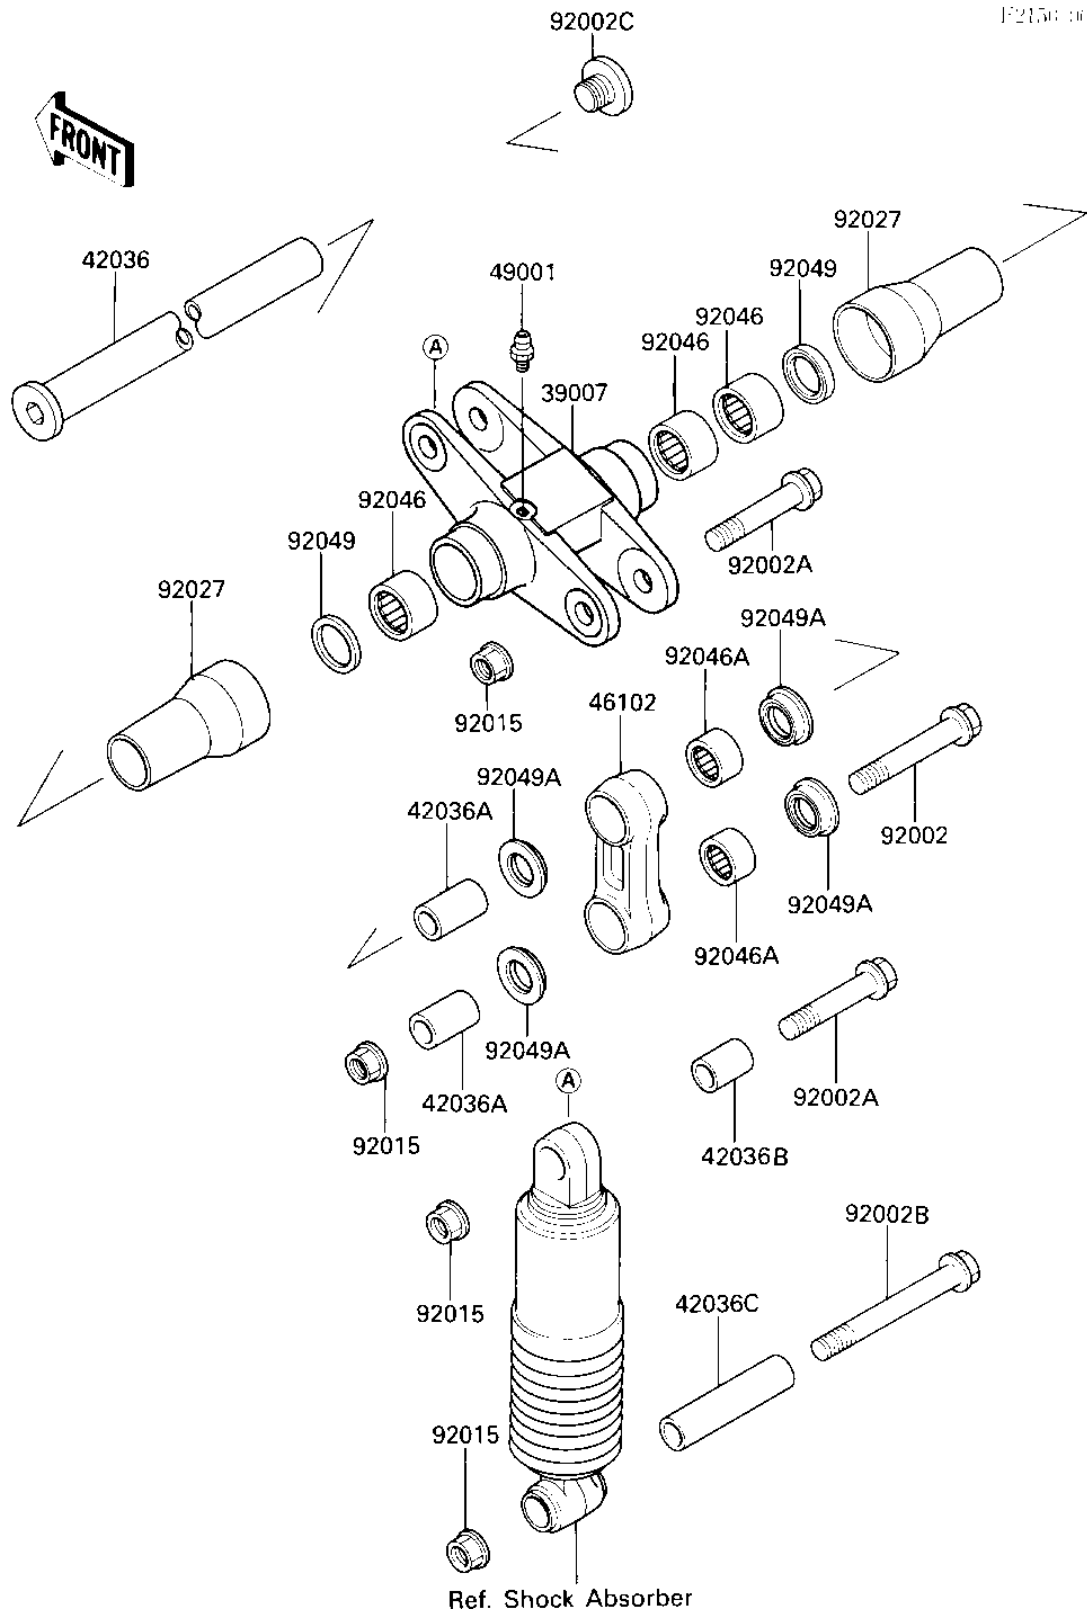

# 1987 Ninja® 1000R PARTS DIAGRAM

## REAR SUSPENSION

F2158-0062

# 1987 Ninja® 1000R PARTS LIST

## REAR SUSPENSION

ITEM NAME	PART NUMBER	QUANTITY
ARM-SUSP,UNI TRAK (Ref # 39007)	39007-1098	1
SLEEVE,SUSPENSION ARM (Ref # 42036)	42036-1151	1
SLEEVE,12X20X36 (Ref # 42036A)	42036-1152	2
SLEEVE,12.1X18X30 (Ref # 42036B)	42036-1156	1
SLEEVE,12.1X18X84 (Ref # 42036C)	42036-1157	1
ROD,UNI TRAK (Ref # 46102)	46102-1142	1
NIPPLE-GREASE,ROD BOL (Ref # 49001)	49001-1051	1
BOLT,12X85 (Ref # 92002)	92002-1255	1
BOLT,FLANGED,12X65 (Ref # 92002A)	92002-1506	2
BOLT,FLANGED,12X120 (Ref # 92002B)	92002-1594	1
BOLT,20MM (Ref # 92002C)	92002-1759	1
NUT,12MM (Ref # 92015)	92015-1426	4
COLLAR,SUSPENSION ARM (Ref # 92027)	92027-1882	2
BEARING-NEEDLE (Ref # 92046)	92046-1035	3
BEARING-NEEDLE (Ref # 92046A)	92046-1143	2
SEAL-OIL (Ref # 92049)	92049-1060	2
SEAL-OIL,ARM,CNT (Ref # 92049A)	92049-1109	4