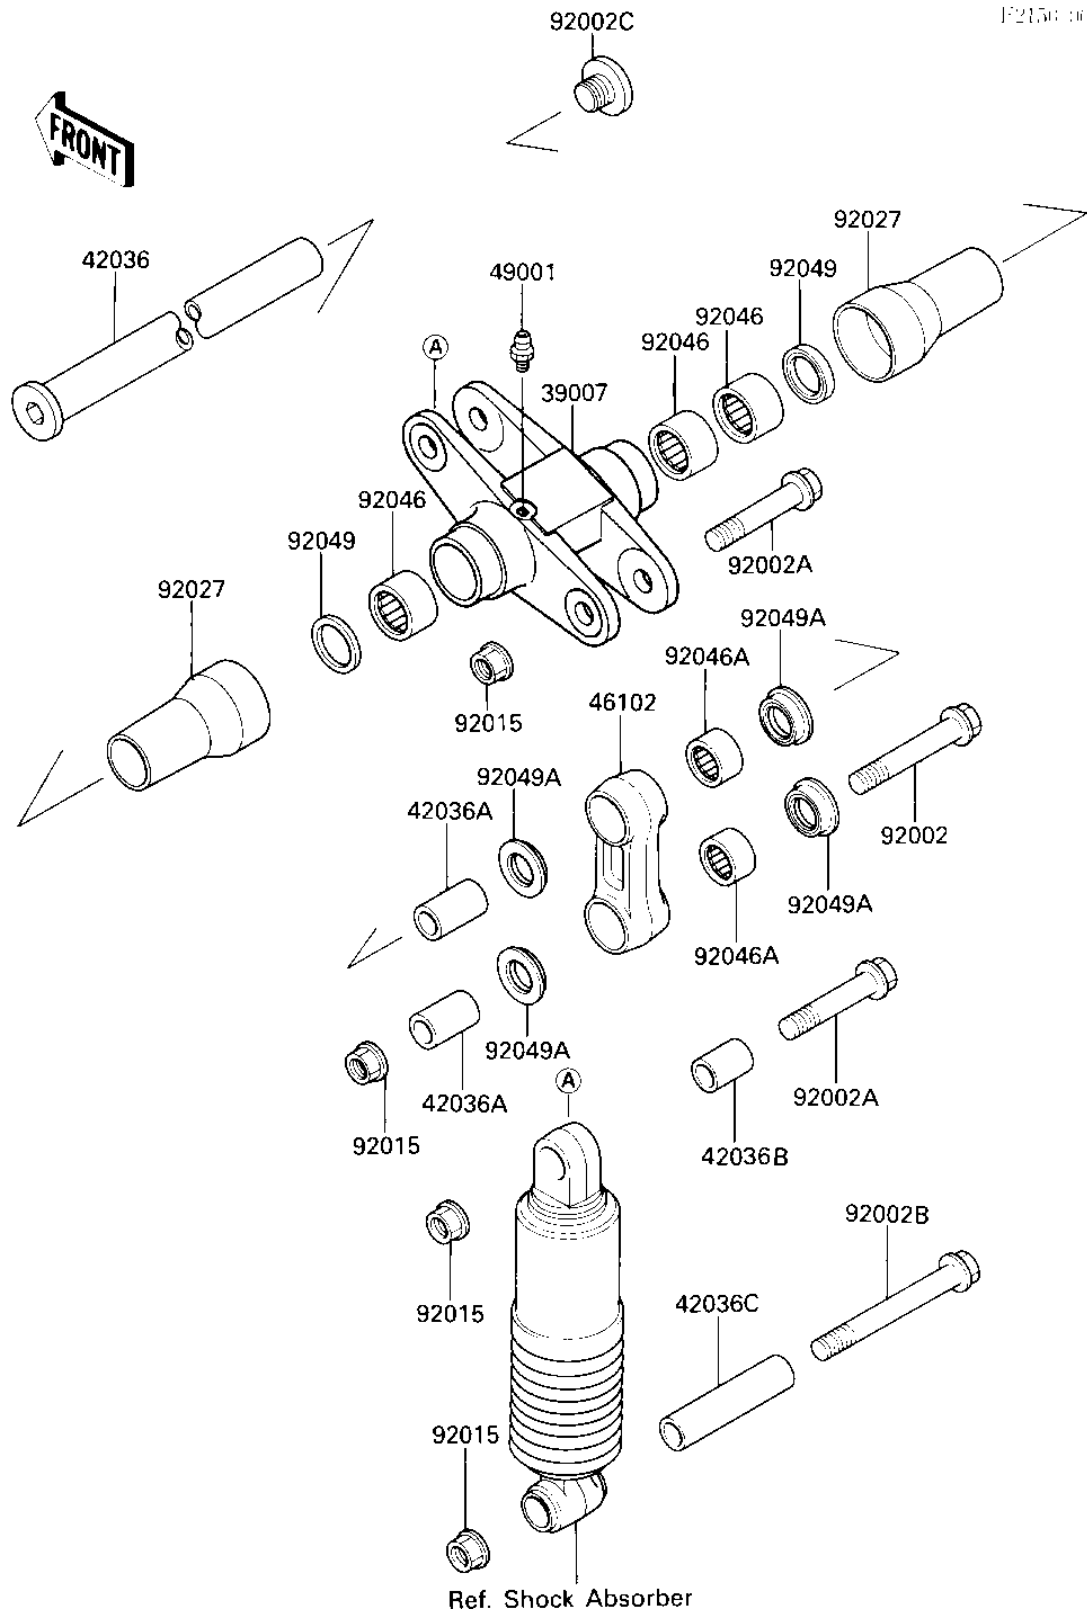

1987 Ninja® 1000R PARTS DIAGRAM

REAR SUSPENSION

F2158-0062

1987 Ninja® 1000R PARTS LIST

REAR SUSPENSION

ITEM NAME	PART NUMBER	QUANTITY
ARM-SUSP,UNI TRAK (Ref # 39007)	39007-1098	1
SLEEVE,SUSPENSION ARM (Ref # 42036)	42036-1151	1
SLEEVE,12X20X36 (Ref # 42036A)	42036-1152	2
SLEEVE,12.1X18X30 (Ref # 42036B)	42036-1156	1
SLEEVE,12.1X18X84 (Ref # 42036C)	42036-1157	1
ROD,UNI TRAK (Ref # 46102)	46102-1142	1
NIPPLE-GREASE,ROD BOL (Ref # 49001)	49001-1051	1
BOLT,12X85 (Ref # 92002)	92002-1255	1
BOLT,FLANGED,12X65 (Ref # 92002A)	92002-1506	2
BOLT,FLANGED,12X120 (Ref # 92002B)	92002-1594	1
BOLT,20MM (Ref # 92002C)	92002-1759	1
NUT,12MM (Ref # 92015)	92015-1426	4
COLLAR,SUSPENSION ARM (Ref # 92027)	92027-1882	2
BEARING-NEEDLE (Ref # 92046)	92046-1035	3
BEARING-NEEDLE (Ref # 92046A)	92046-1143	2
SEAL-OIL (Ref # 92049)	92049-1060	2
SEAL-OIL,ARM,CNT (Ref # 92049A)	92049-1109	4