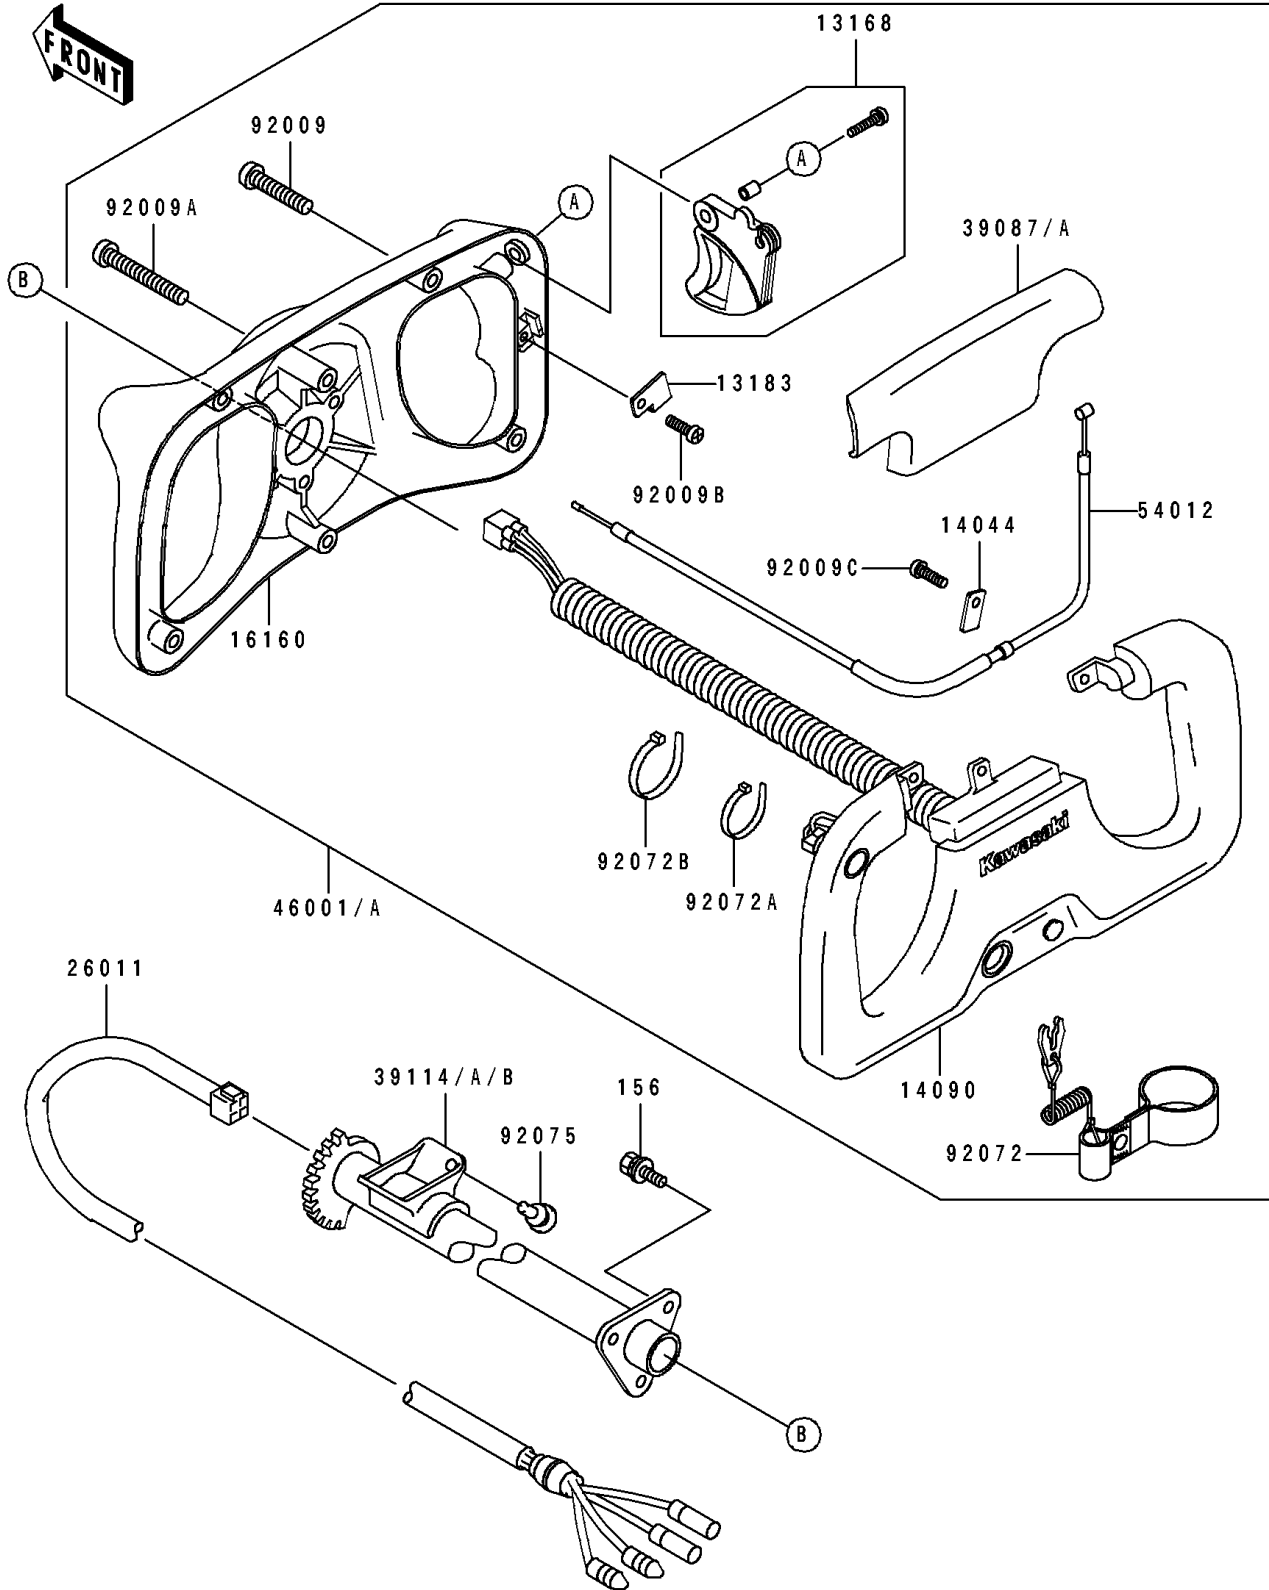

1991 SC PARTS DIAGRAM

Handlebar

F3172

1991 SC PARTS LIST

Handlebar

ITEM NAME	PART NUMBER	QUANTITY
LEVER,THROTTLE (Ref # 13168)	13168-3719	1
PLATE (Ref # 13183)	13183-3825	1
HOLDER-CABLE (Ref # 14044)	14044-3720	1
COVER,HANDLE,GRAY (Ref # 14090)	14090-3721-JH	1
BODY,HANDLE,GRAY (Ref # 16160)	16160-3717-JH	1
WIRE-LEAD (Ref # 26011)	26011-3788	1
PAD-HANDLE,PINK (Ref # 39087A)	39087-3709-PB	1
SHAFT-COMP-STRG (Ref # 39114)	39114-3701	1
SHAFT-COMP-STRG (Ref # 39114B)	39114-3703	1
HANDLE-ASSY,GRAY (Ref # 46001)	46001-3704-JH	1
CABLE-THROTTLE (Ref # 54012)	54012-3736	1
SCREW,5X25 (Ref # 92009)	92009-3798	4
SCREW,5X50 (Ref # 92009A)	92009-3799	2
SCREW,3X6 (Ref # 92009B)	92009-3800	1
SCREW,3X10 (Ref # 92009C)	92009-3801	1
BAND,TETHER SWITCH (Ref # 92072)	92072-3761	1
BAND (Ref # 92072A)	92072-3770	1
BAND (Ref # 92072B)	92072-3771	1
DAMPER (Ref # 92075)	92075-1808	2
BOLT-WP,6X14 (Ref # 156)	156R0614	3