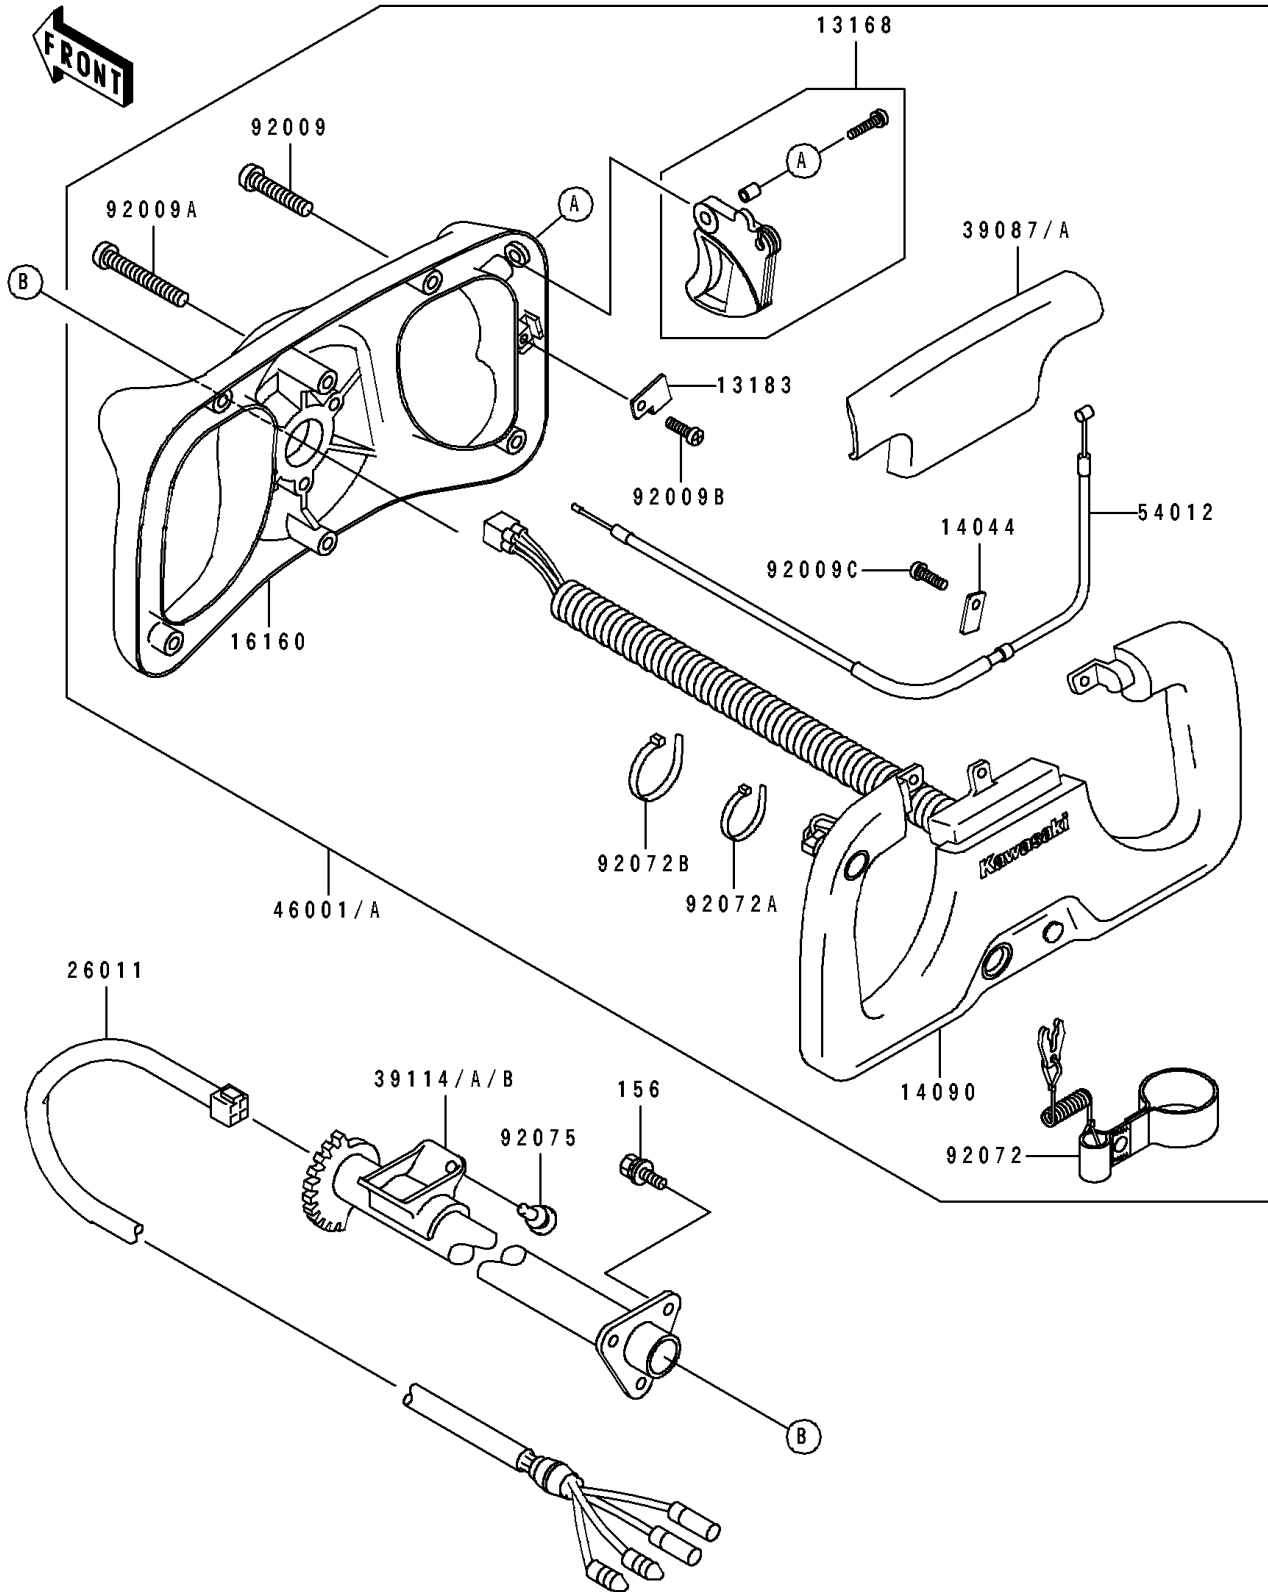

# 1993 SC PARTS DIAGRAM

Handlebar

F3172

# 1993 SC PARTS LIST

## Handlebar

ITEM NAME	PART NUMBER	QUANTITY
LEVER,THROTTLE (Ref # 13168)	13168-3719	1
PLATE (Ref # 13183)	13183-3825	1
HOLDER-CABLE (Ref # 14044)	14044-3720	1
COVER,HANDLE,GRAY (Ref # 14090)	14090-3721-JH	1
BODY,HANDLE,GRAY (Ref # 16160)	16160-3717-JH	1
WIRE-LEAD (Ref # 26011)	26011-3788	1
PAD-HANDLE,GREEN (Ref # 39087)	39087-3709-LH	1
SHAFT-COMP-STRG (Ref # 39114A)	39114-3703	1
HANDLE-ASSY,GREEN (Ref # 46001A)	46001-3704-LH	1
CABLE-THROTTLE (Ref # 54012)	54012-3736	1
SCREW,5X25 (Ref # 92009)	92009-3798	4
SCREW,5X50 (Ref # 92009A)	92009-3799	2
SCREW,3X6 (Ref # 92009B)	92009-3800	1
SCREW,3X10 (Ref # 92009C)	92009-3801	1
BAND,TETHER SWITCH (Ref # 92072)	92072-3761	1
BAND (Ref # 92072A)	92072-3770	1
BAND (Ref # 92072B)	92072-3771	1
DAMPER (Ref # 92075)	92075-1808	2
BOLT-WP,6X14 (Ref # 156)	156R0614	3