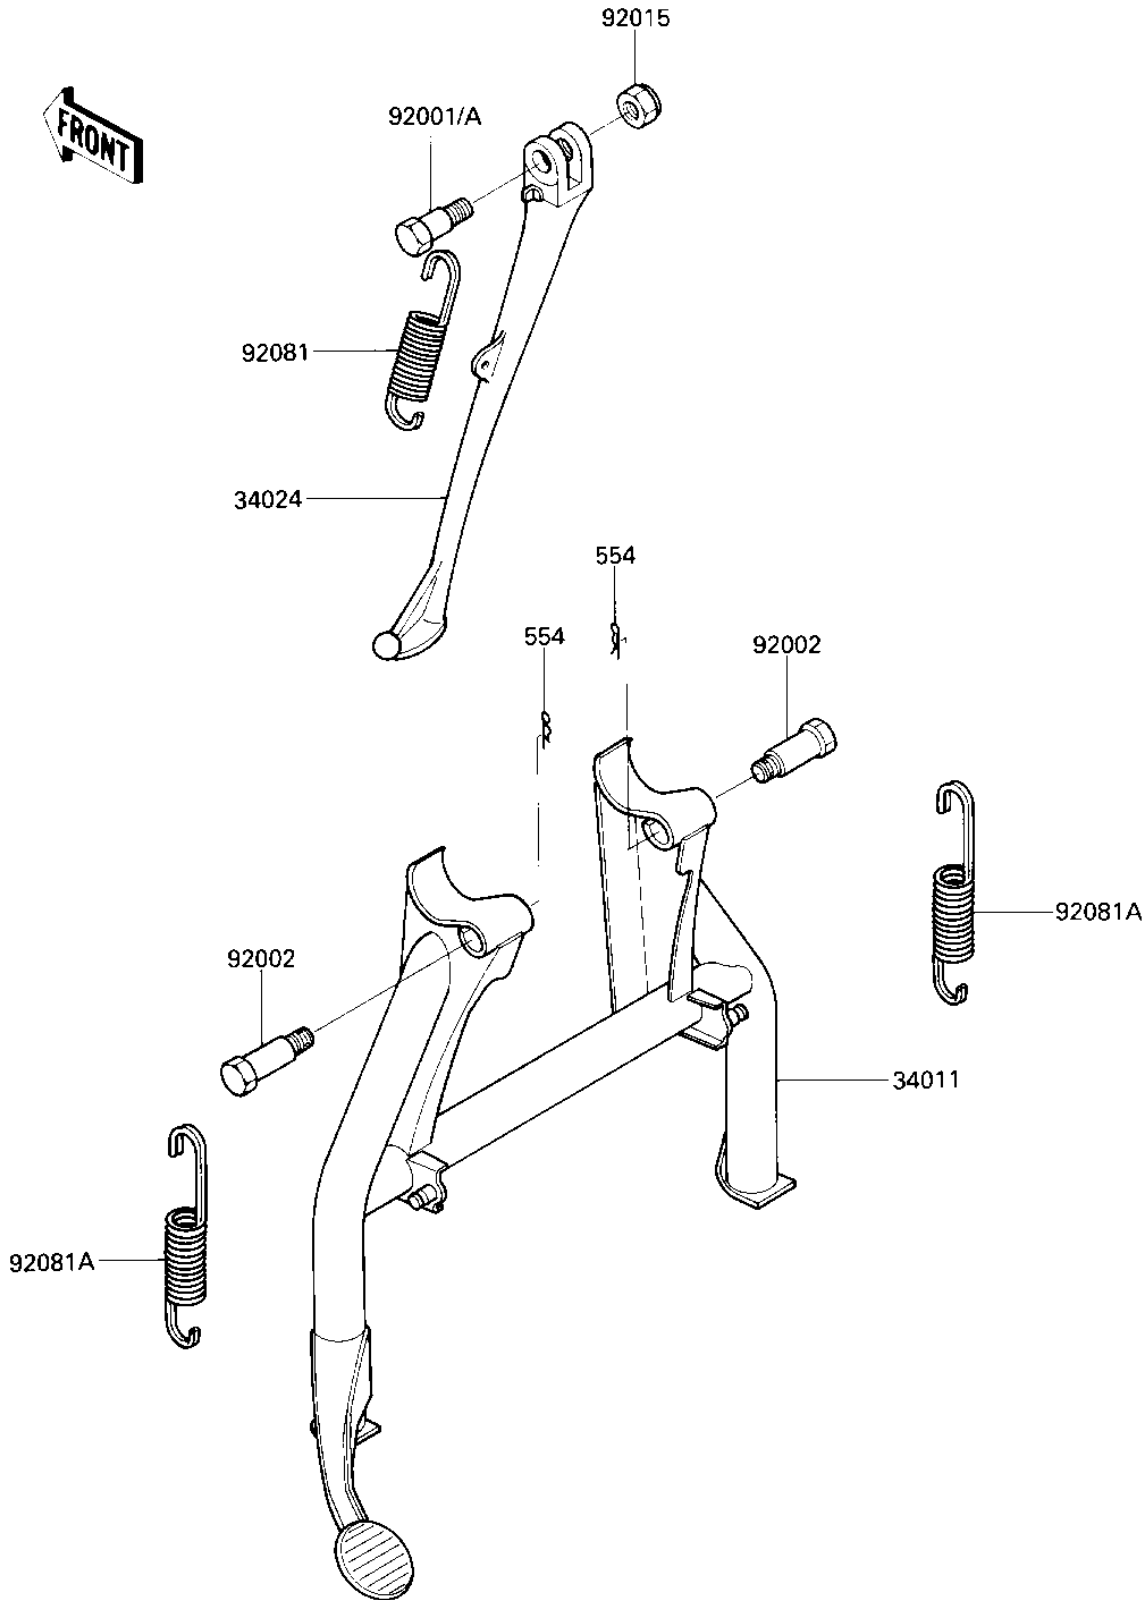

1987 Ninja® 1000R PARTS DIAGRAM

STANDS

1987 Ninja® 1000R PARTS LIST

STANDS

ITEM NAME	PART NUMBER	QUANTITY
STAND-CENTER (Ref # 34011)	34011-1123	1
STAND-SIDE (Ref # 34024)	34024-1194	1
BOLT,SIDE STAND (Ref # 92001)	92001-1788	1
BOLT,CENTER STAND,10M (Ref # 92002)	92002-1630	2
NUT,LOCK,10MM (Ref # 92015)	92019-021	1
SPRING,SIDE STAND (Ref # 92081)	92081-1952	1
SPRING,CENTER STAND (Ref # 92081A)	92081-1989	2
PIN-SNAP,10MM (Ref # 554)	554A1000	2