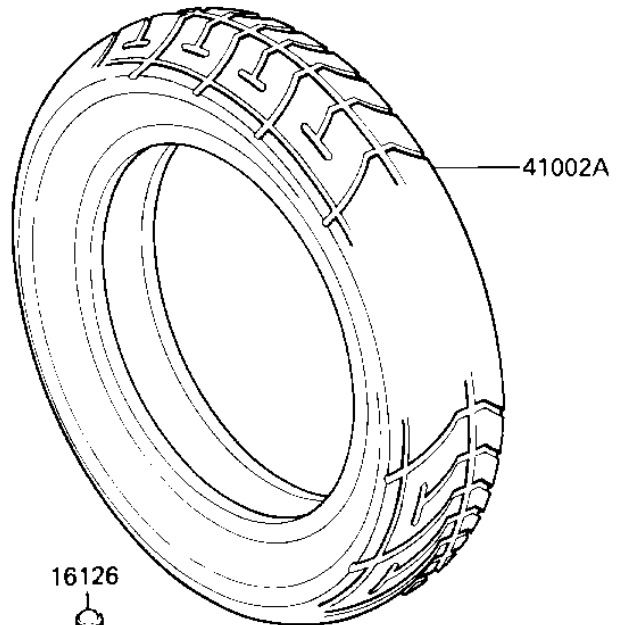

1987 Ninja® 1000R PARTS DIAGRAM

TIRES

F2210-0135

1987 Ninja® 1000R PARTS LIST

TIRES

ITEM NAME	PART NUMBER	QUANTITY
VALVE (Ref # 16126)	16126-1136	2
TIRE,FR 120/80V16G527 (Ref # 41002)	41002-1509	1
TIRE RR,150/80V16G528 (Ref # 41002A)	41002-1510	1
BALANCER-WHEEL,10G (Ref # 41075)	41075-1014	AR
BALANCER-WHEEL,20G (Ref # 41075A)	41075-1052	AR
BALANCER-WHEEL,30G (Ref # 41075B)	41075-1053	AR