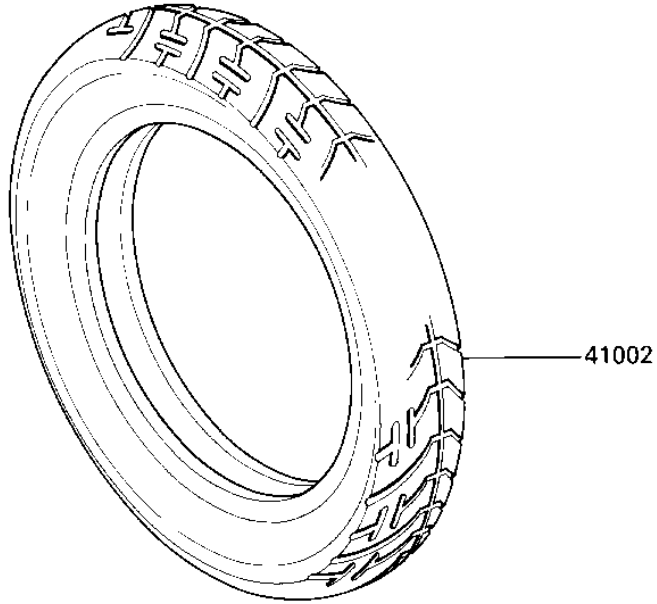

1987 Ninja® 1000R PARTS DIAGRAM

TIRES

F2210-0135

1987 Ninja® 1000R PARTS LIST

TIRES

ITEM NAME	PART NUMBER	QUANTITY
VALVE (Ref # 16126)	16126-1136	2
TIRE,FR 120/80V16G527 (Ref # 41002)	41002-1509	1
TIRE RR,150/80V16G528 (Ref # 41002A)	41002-1510	1
BALANCER-WHEEL,10G (Ref # 41075)	41075-1014	AR
BALANCER-WHEEL,20G (Ref # 41075A)	41075-1052	AR
BALANCER-WHEEL,30G (Ref # 41075B)	41075-1053	AR