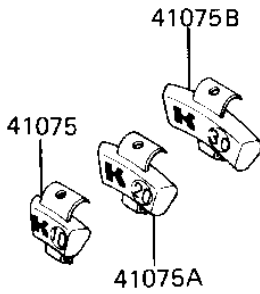

1987 Ninja® 1000R PARTS DIAGRAM

TIRES

F2210-0135

1987 Ninja® 1000R PARTS LIST

TIRES

ITEM NAME	PART NUMBER	QUANTITY
VALVE (Ref # 16126)	16126-1136	2
TIRE,FR 120/80V16G527 (Ref # 41002)	41002-1509	1
TIRE RR,150/80V16G528 (Ref # 41002A)	41002-1510	1
BALANCER-WHEEL,10G (Ref # 41075)	41075-1014	AR
BALANCER-WHEEL,20G (Ref # 41075A)	41075-1052	AR
BALANCER-WHEEL,30G (Ref # 41075B)	41075-1053	AR