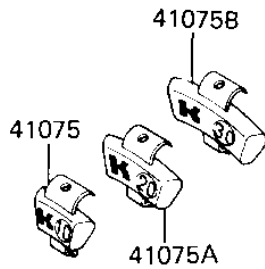

1987 Ninja® 1000R PARTS DIAGRAM

TIRES

F2210-0135

1987 Ninja® 1000R PARTS LIST

TIRES

ITEM NAME	PART NUMBER	QUANTITY
VALVE (Ref # 16126)	16126-1136	2
TIRE,FR 120/80V16G527 (Ref # 41002)	41002-1509	1
TIRE RR,150/80V16G528 (Ref # 41002A)	41002-1510	1
BALANCER-WHEEL,10G (Ref # 41075)	41075-1014	AR
BALANCER-WHEEL,20G (Ref # 41075A)	41075-1052	AR
BALANCER-WHEEL,30G (Ref # 41075B)	41075-1053	AR