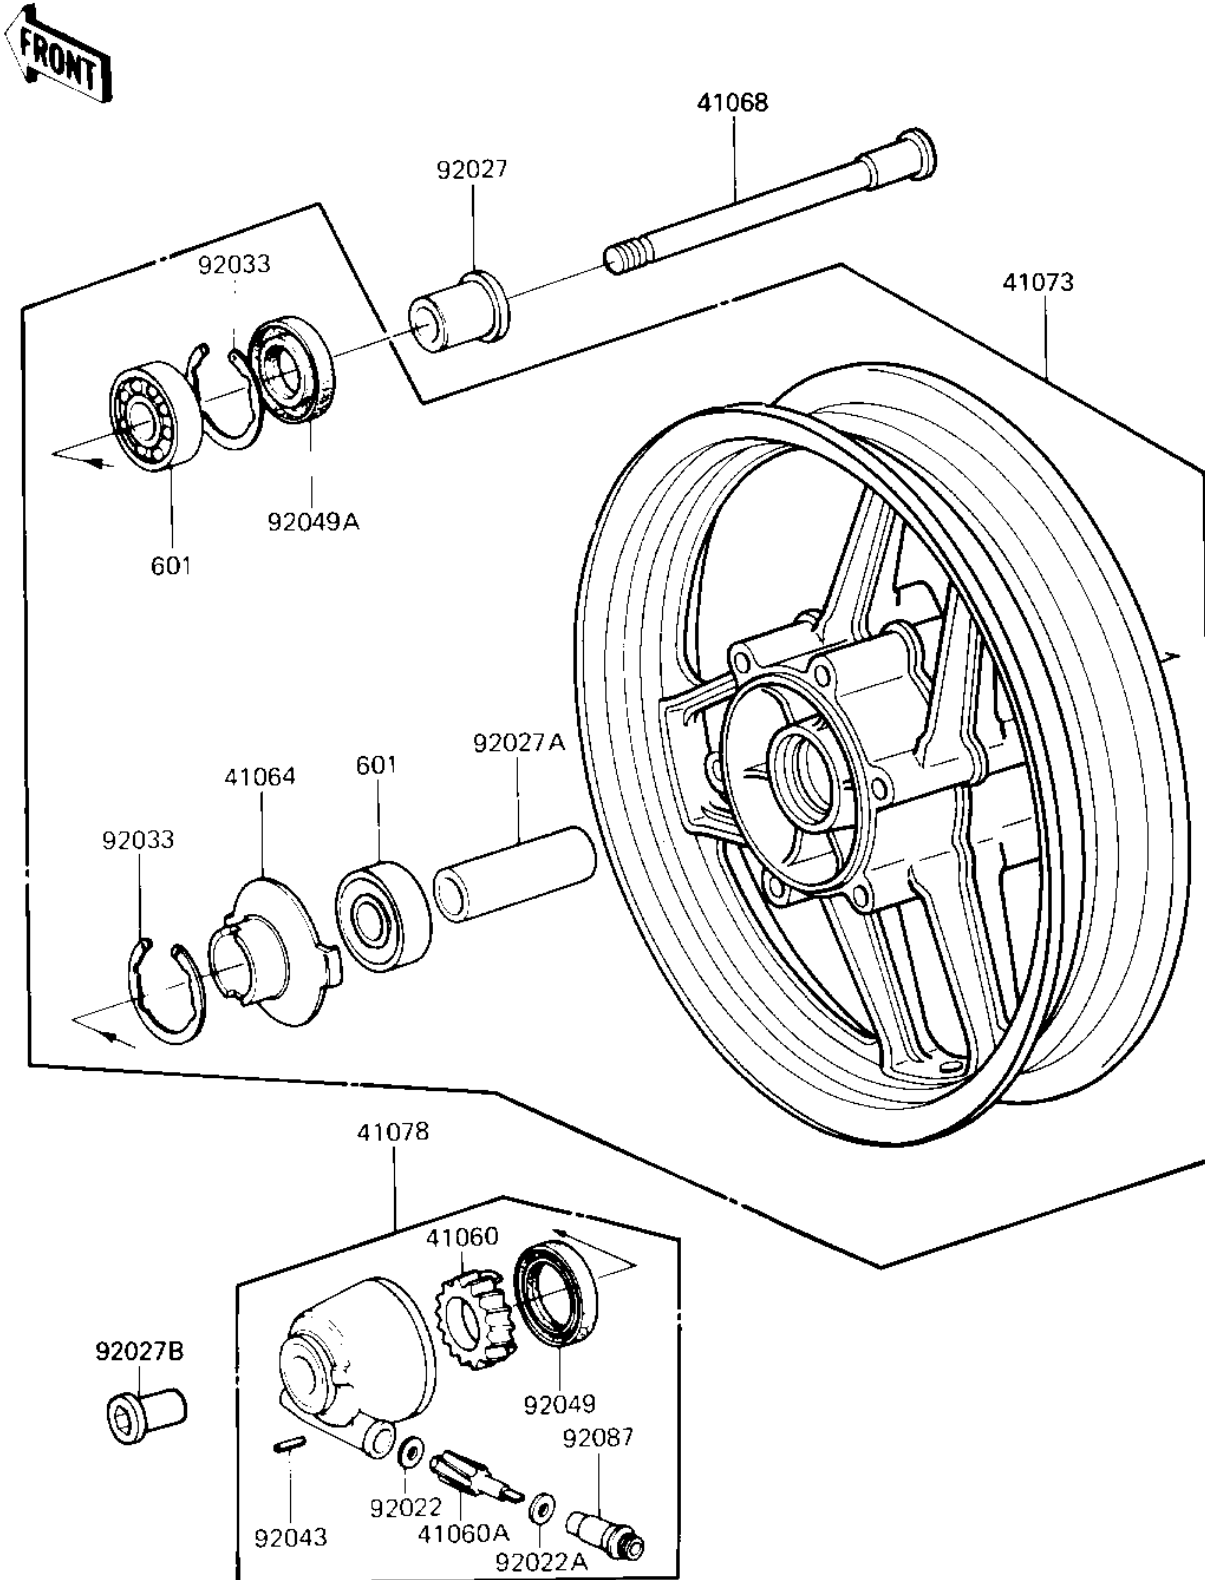

1987 Ninja® 1000R PARTS DIAGRAM

FRONT WHEEL/HUB

F2230-0117

1987 Ninja® 1000R PARTS LIST

FRONT WHEEL/HUB

ITEM NAME	PART NUMBER	QUANTITY
GEAR-METER SCREW,24T (Ref # 41060)	41060-1025	1
GEAR-METER SCREW,9T (Ref # 41060A)	41060-1035	1
RECEIVER,SPEEDOMETER (Ref # 41064)	41064-1006	1
AXLE,FR (Ref # 41068)	41068-1164	1
WHEEL-ASSY,FR,BLACK (Ref # 41073)	41073-1299-R2	1
CASE-ASSY-METER GEAR (Ref # 41078)	41078-1057	1
WASHER THRST SPD PINI (Ref # 92022)	41063-001	1
WASHER THRST SPD PINI (Ref # 92022A)	41063-001	1
COLLAR,FR AXLE L=30MM (Ref # 92027)	92027-1225	1
COLLAR,L=70 (Ref # 92027A)	92027-1725	1
COLLAR,&NUT,FR AXLE,L (Ref # 92027B)	92027-1726	1
CIRCLIP,42MM (Ref # 92033)	92033-1041	2
PIN,SPRING (Ref # 92043)	41082-001	1
OIL SEAL,BJN30427-C3 (Ref # 92049)	92049-1057	1
OIL SEAL,AG1144AO (Ref # 92049A)	92049-1058	1
BUSHING,METER GEAR (Ref # 92087)	92087-1002	1
UNAVAILABLE IN PRICE BOOK (Ref # 601)	601B63020	2