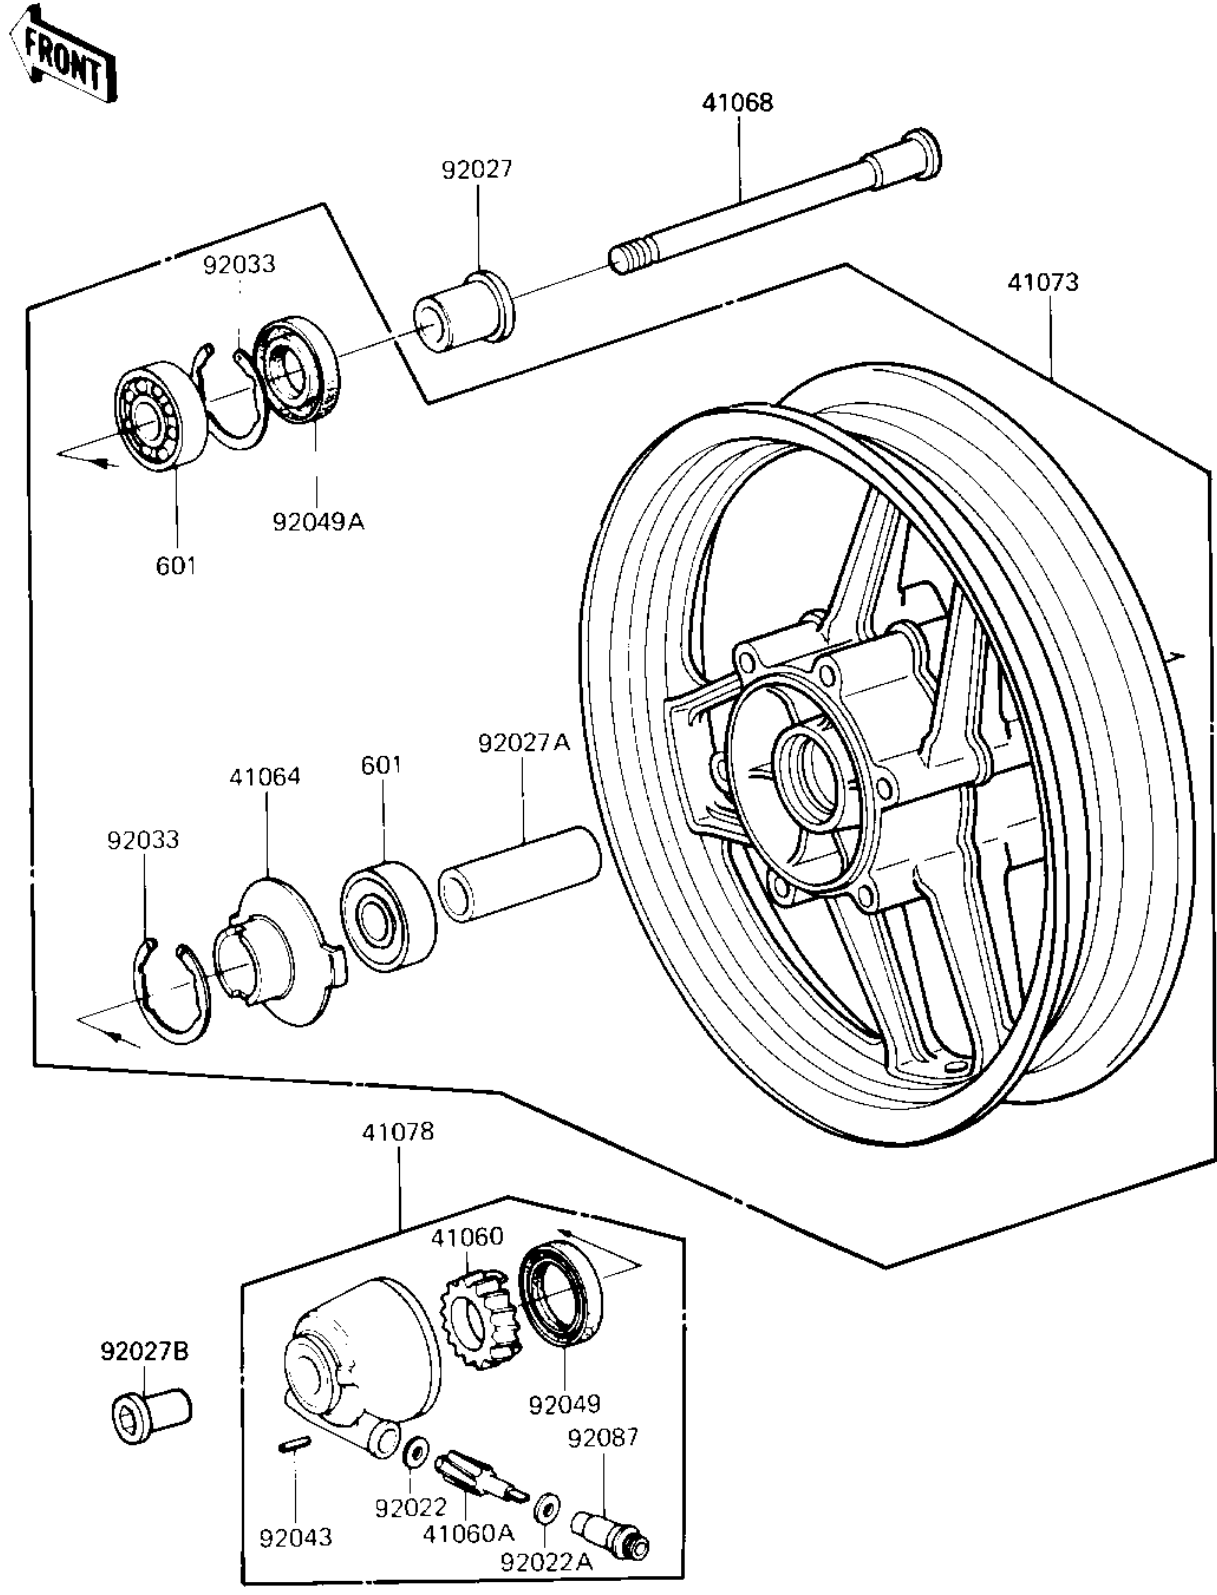

1987 Ninja® 1000R PARTS DIAGRAM

FRONT WHEEL/HUB

F2230-0117

1987 Ninja® 1000R PARTS LIST

FRONT WHEEL/HUB

ITEM NAME	PART NUMBER	QUANTITY
GEAR-METER SCREW,24T (Ref # 41060)	41060-1025	1
GEAR-METER SCREW,9T (Ref # 41060A)	41060-1035	1
RECEIVER,SPEEDOMETER (Ref # 41064)	41064-1006	1
AXLE,FR (Ref # 41068)	41068-1164	1
WHEEL-ASSY,FR,BLACK (Ref # 41073)	41073-1299-R2	1
CASE-ASSY-METER GEAR (Ref # 41078)	41078-1057	1
WASHER THRST SPD PINI (Ref # 92022)	41063-001	1
WASHER THRST SPD PINI (Ref # 92022A)	41063-001	1
COLLAR,FR AXLE L=30MM (Ref # 92027)	92027-1225	1
COLLAR,L=70 (Ref # 92027A)	92027-1725	1
COLLAR,&NUT,FR AXLE,L (Ref # 92027B)	92027-1726	1
CIRCLIP,42MM (Ref # 92033)	92033-1041	2
PIN,SPRING (Ref # 92043)	41082-001	1
OIL SEAL,BJN30427-C3 (Ref # 92049)	92049-1057	1
OIL SEAL,AG1144AO (Ref # 92049A)	92049-1058	1
BUSHING,METER GEAR (Ref # 92087)	92087-1002	1
UNAVAILABLE IN PRICE BOOK (Ref # 601)	601B63020	2