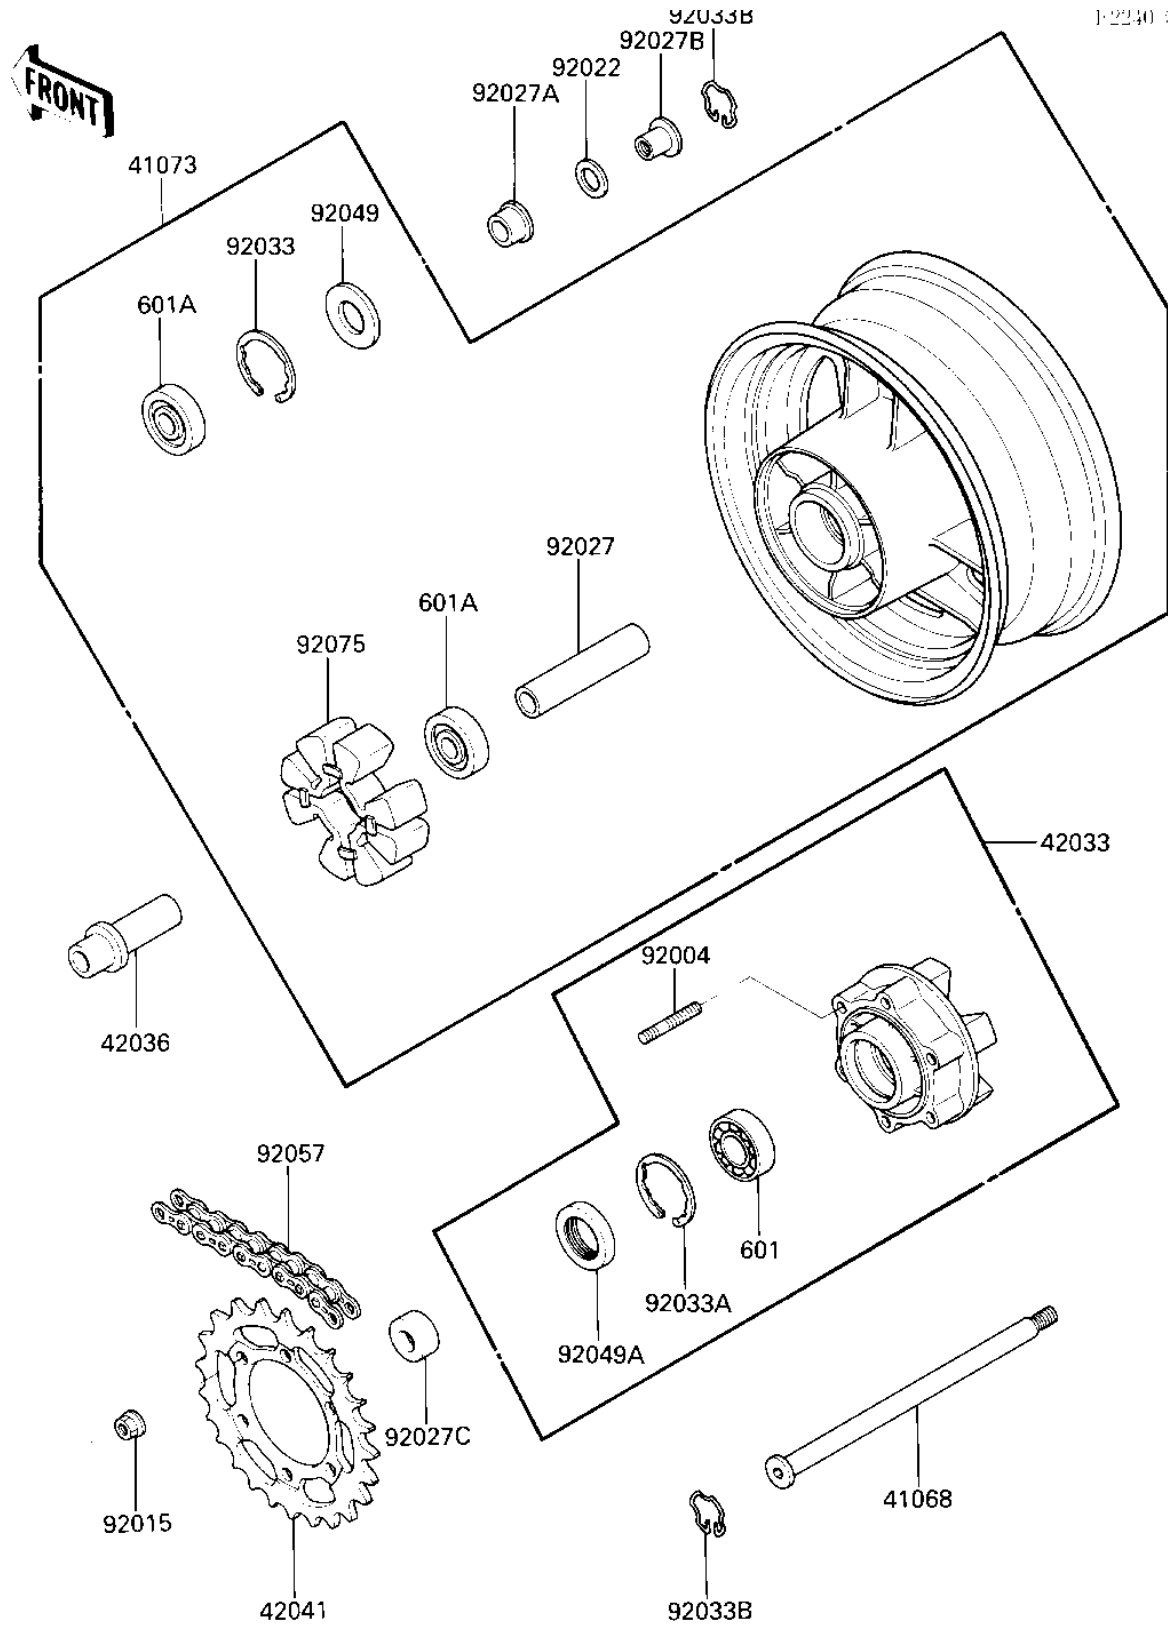

# 1987 Ninja® 1000R PARTS DIAGRAM

REAR WHEEL/HUB/CHAIN

F2240-0183

# 1987 Ninja® 1000R PARTS LIST

## REAR WHEEL/HUB/CHAIN

ITEM NAME	PART NUMBER	QUANTITY
AXLE,RR (Ref # 41068)	41068-1194	1
WHEEL-ASSY,RR,BLACK (Ref # 41073)	41073-1312-R2	1
COUPLING-ASSY,RR HUB (Ref # 42033)	42033-1117	1
SLEEVE,RR HUB,L=53 (Ref # 42036)	42036-1150	1
SPROCKET-HUB,41T (Ref # 42041)	42041-1200	1
STUD,12X27 (Ref # 92004)	92004-1155	6
NUT,12MM (Ref # 92015)	92015-1433	6
WASHER,23X32X2.3 (Ref # 92022)	92022-1618	1
COLLAR,20.2X28X96 (Ref # 92027)	92027-1660	1
COLLAR,RR AXLE,L=20 (Ref # 92027A)	92027-1792	1
COLLAR,RR AXLE,L=28 (Ref # 92027B)	92027-1810	1
COLLAR,RR AXLE,L=20.5 (Ref # 92027C)	92027-1884	1
RING,SNAP,56.2M/M (Ref # 92033)	92033-1043	1
CIRCLIP,62M/M (Ref # 92033A)	92033-1044	1
RING-SNAP,RR AXLE (Ref # 92033B)	92033-1156	2
SEAL-OIL (Ref # 92049)	92049-1061	1
OIL SEAL (Ref # 92049A)	92050-027	1
DR,CHAIN EK632UVD0 94 (Ref # 92057)	92057-1213	1
DAMPER,SHOCK,RR HUB (Ref # 92075)	92075-1593	1
BALL BEARING,#6206 (Ref # 601)	601B6206	1
BEARING,BALL,#6304ZZ (Ref # 601A)	601B6304ZZ	2