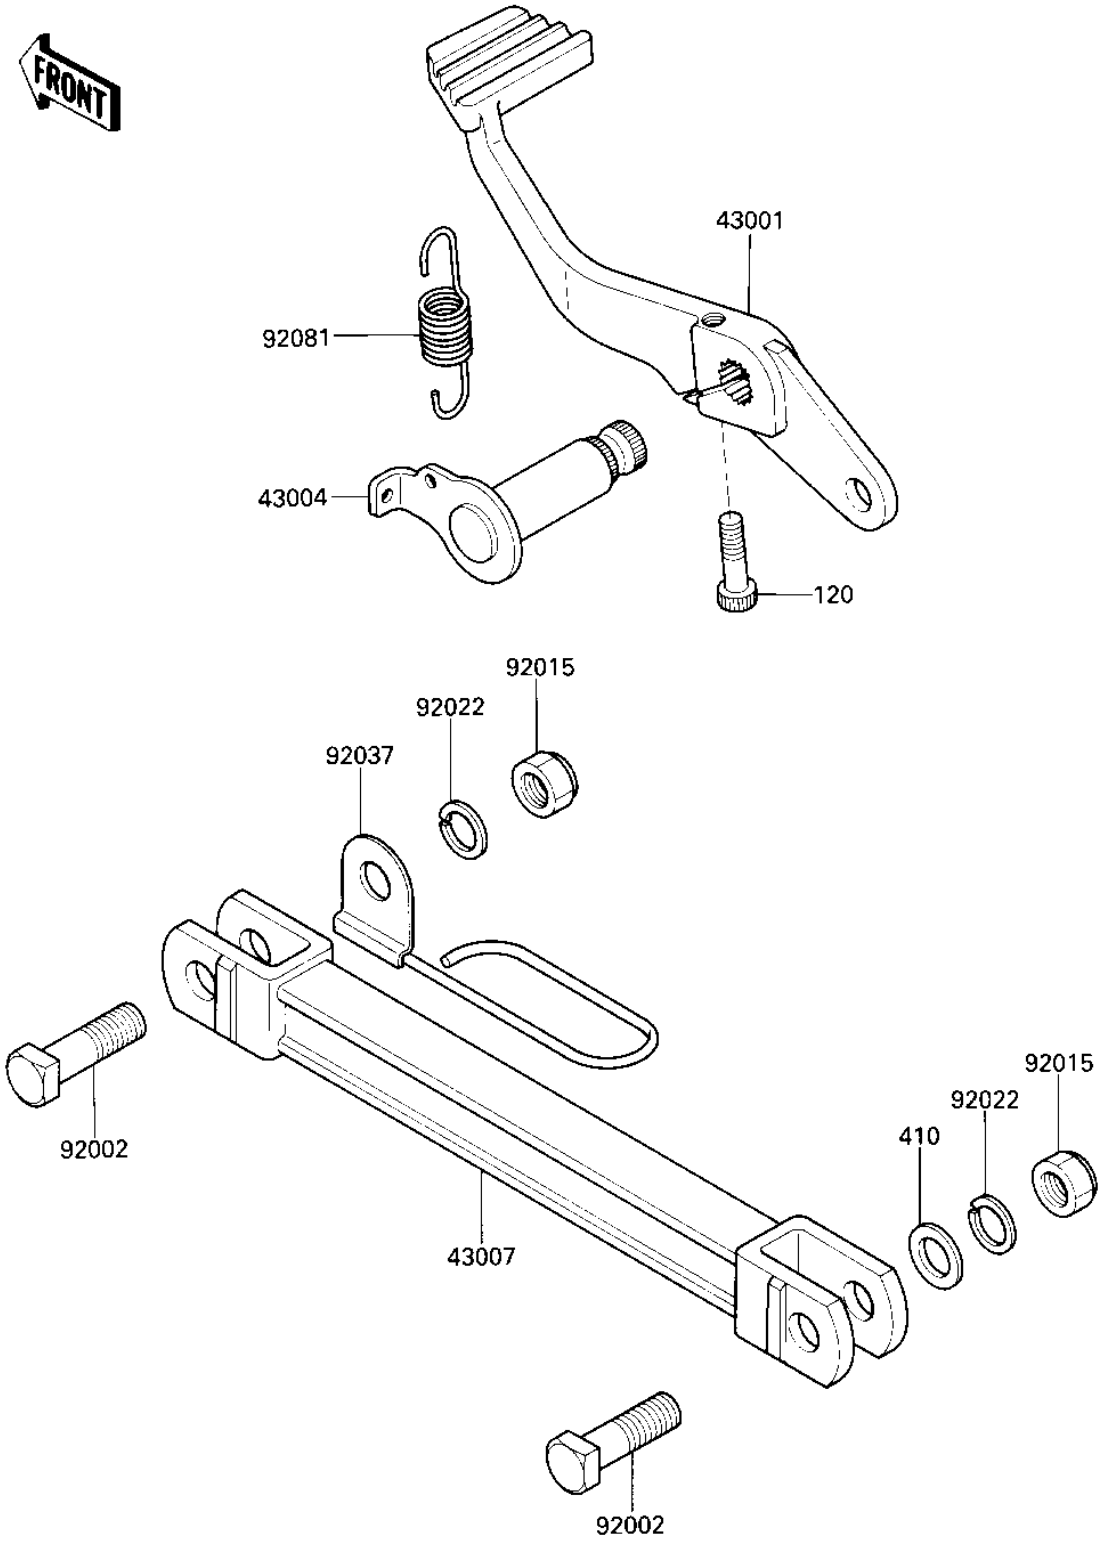

1987 Ninja® 1000R PARTS DIAGRAM

BRAKE PEDAL/TORQUE LINK

F2950-0160

1987 Ninja® 1000R PARTS LIST

BRAKE PEDAL/TORQUE LINK

ITEM NAME	PART NUMBER	QUANTITY
LEVER-BRAKE,PEDAL (Ref # 43001)	43001-1182	1
SHAFT-BRAKE (Ref # 43004)	43004-1112	1
ROD-TORQUE (Ref # 43007)	43007-1117	1
BOLT,10X40 (Ref # 92002)	92002-1494	2
NUT,10MM (Ref # 92015)	92015-1429	2
WASHER,SPRING,10MM (Ref # 92022)	92022-1540	2
CLAMP,HOSE (Ref # 92037)	92037-1709	1
SPRING,STEP RETURN (Ref # 92081)	92081-1947	1
BOLT,6X25 (Ref # 120)	120P0625	1
WASHER PLAIN 10MM (Ref # 410)	410B1000	1