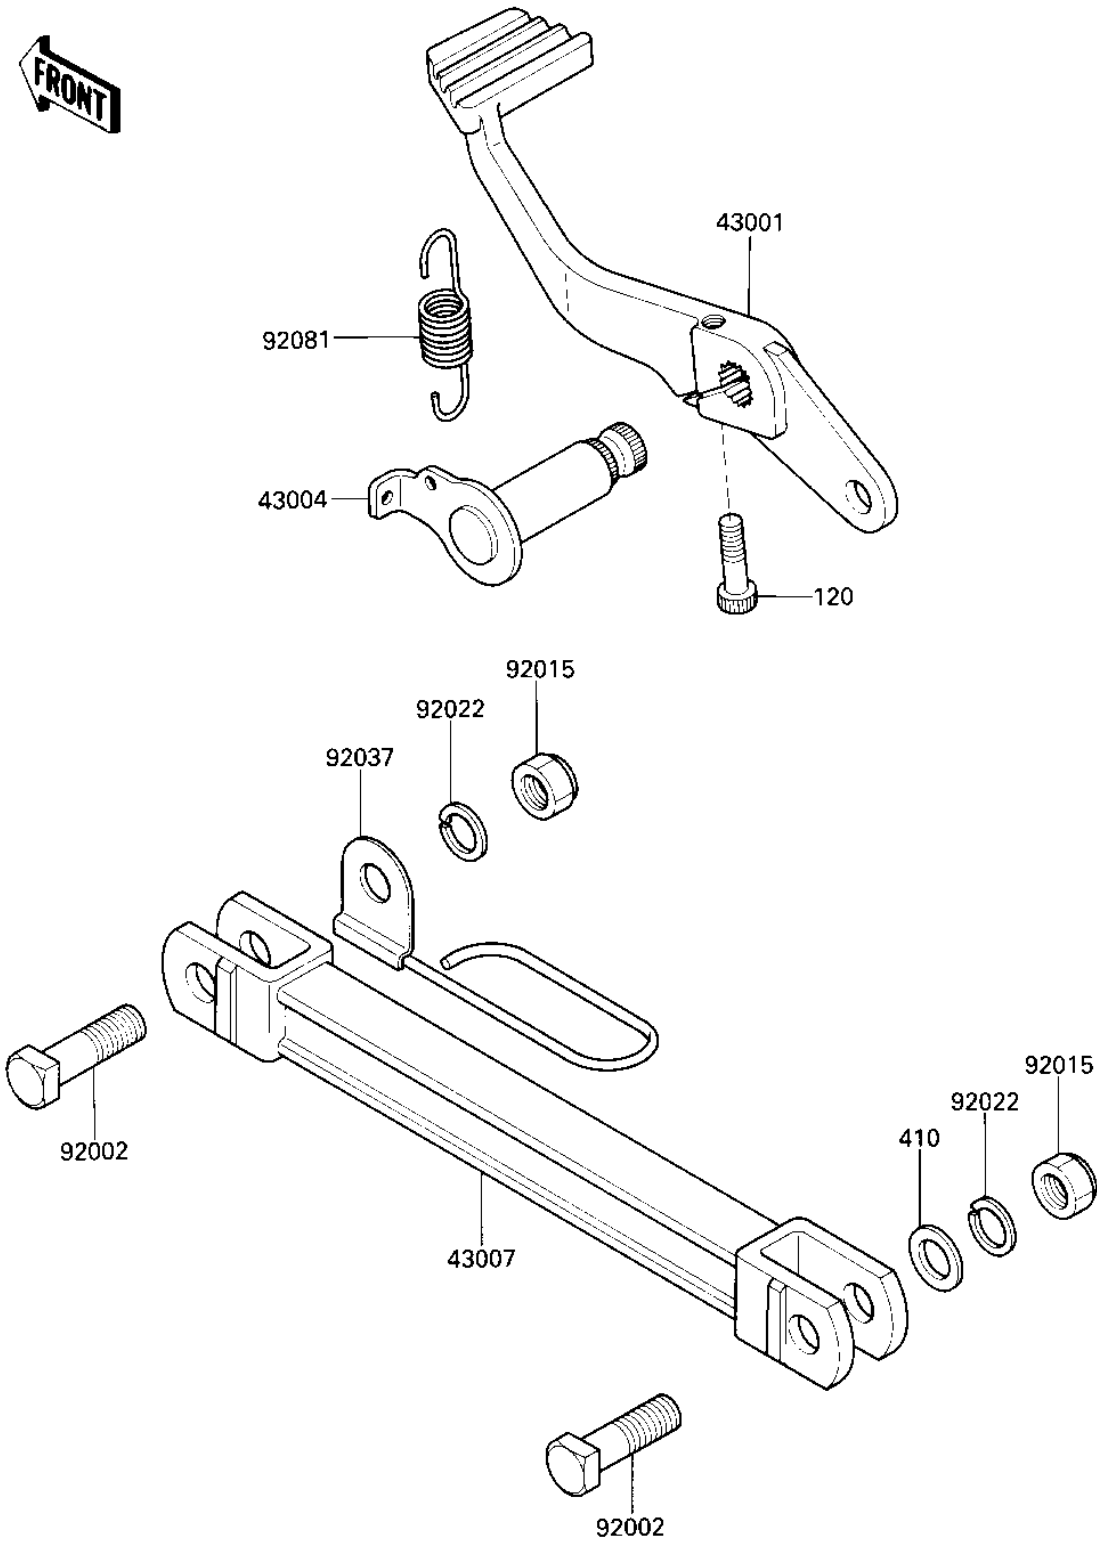

1987 Ninja® 1000R PARTS DIAGRAM

BRAKE PEDAL/TORQUE LINK

F2950-0160

1987 Ninja® 1000R PARTS LIST

BRAKE PEDAL/TORQUE LINK

ITEM NAME	PART NUMBER	QUANTITY
LEVER-BRAKE,PEDAL (Ref # 43001)	43001-1182	1
SHAFT-BRAKE (Ref # 43004)	43004-1112	1
ROD-TORQUE (Ref # 43007)	43007-1117	1
BOLT,10X40 (Ref # 92002)	92002-1494	2
NUT,10MM (Ref # 92015)	92015-1429	2
WASHER,SPRING,10MM (Ref # 92022)	92022-1540	2
CLAMP,HOSE (Ref # 92037)	92037-1709	1
SPRING,STEP RETURN (Ref # 92081)	92081-1947	1
BOLT,6X25 (Ref # 120)	120P0625	1
WASHER PLAIN 10MM (Ref # 410)	410B1000	1