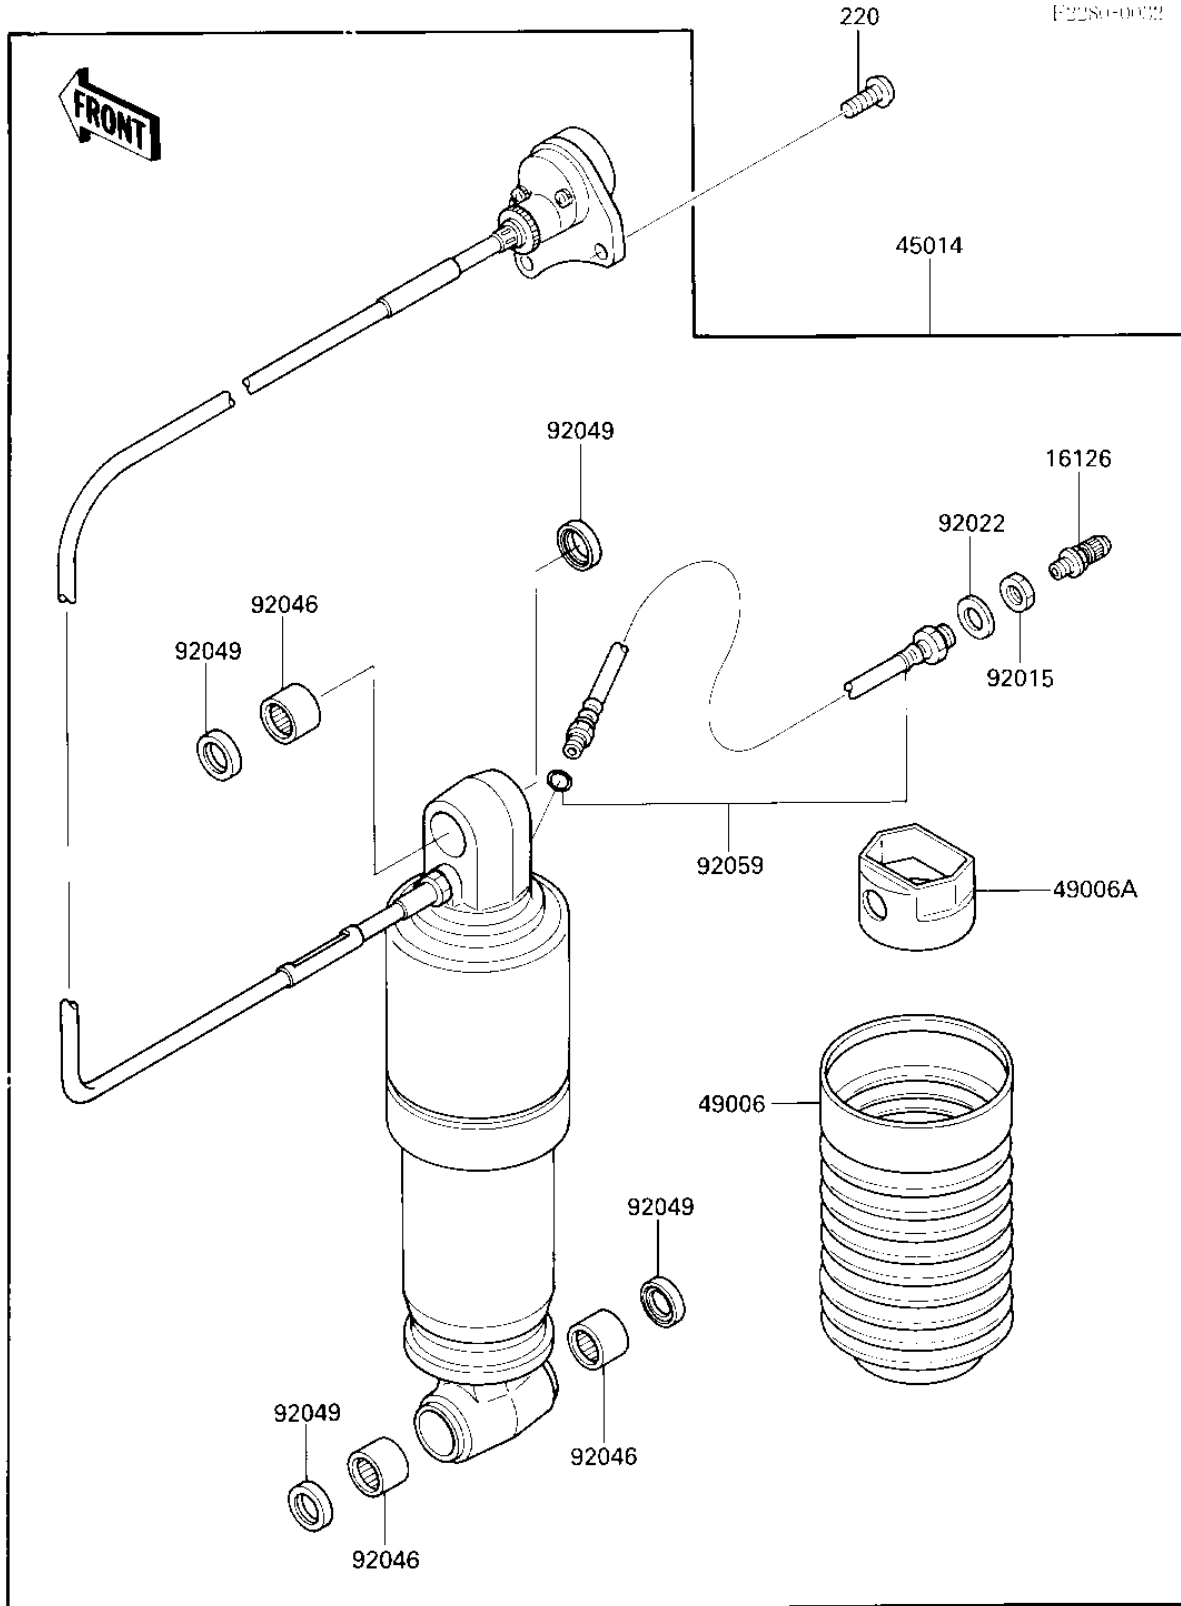

# 1986 Ninja® 1000R PARTS DIAGRAM

## SHOCK ABSORBER

## SHOCK ABSORBER

ITEM NAME	PART NUMBER	QUANTITY
VALVE (Ref # 16126)	16126-1143	1
SHOCKABSORBER (Ref # 45014)	45014-1311	1
BOOT,RR SHOCKABSORBER (Ref # 49006)	49006-1151	1
BOOT,SHOCKABSORBER (Ref # 49006A)	49006-1186	1
NUT,14MM (Ref # 92015)	92015-1305	1
WASHER (Ref # 92022)	92022-1494	1
BEARING-NEEDLE,18BM24 (Ref # 92046)	92046-1144	3
SEAL-OIL,MHA18244 (Ref # 92049)	92049-1225	4
TUBE,SHOCKABSORBER (Ref # 92059)	92059-1669	1
SCREW PAN HEAD 5X12 (Ref # 220)	220B0512	2