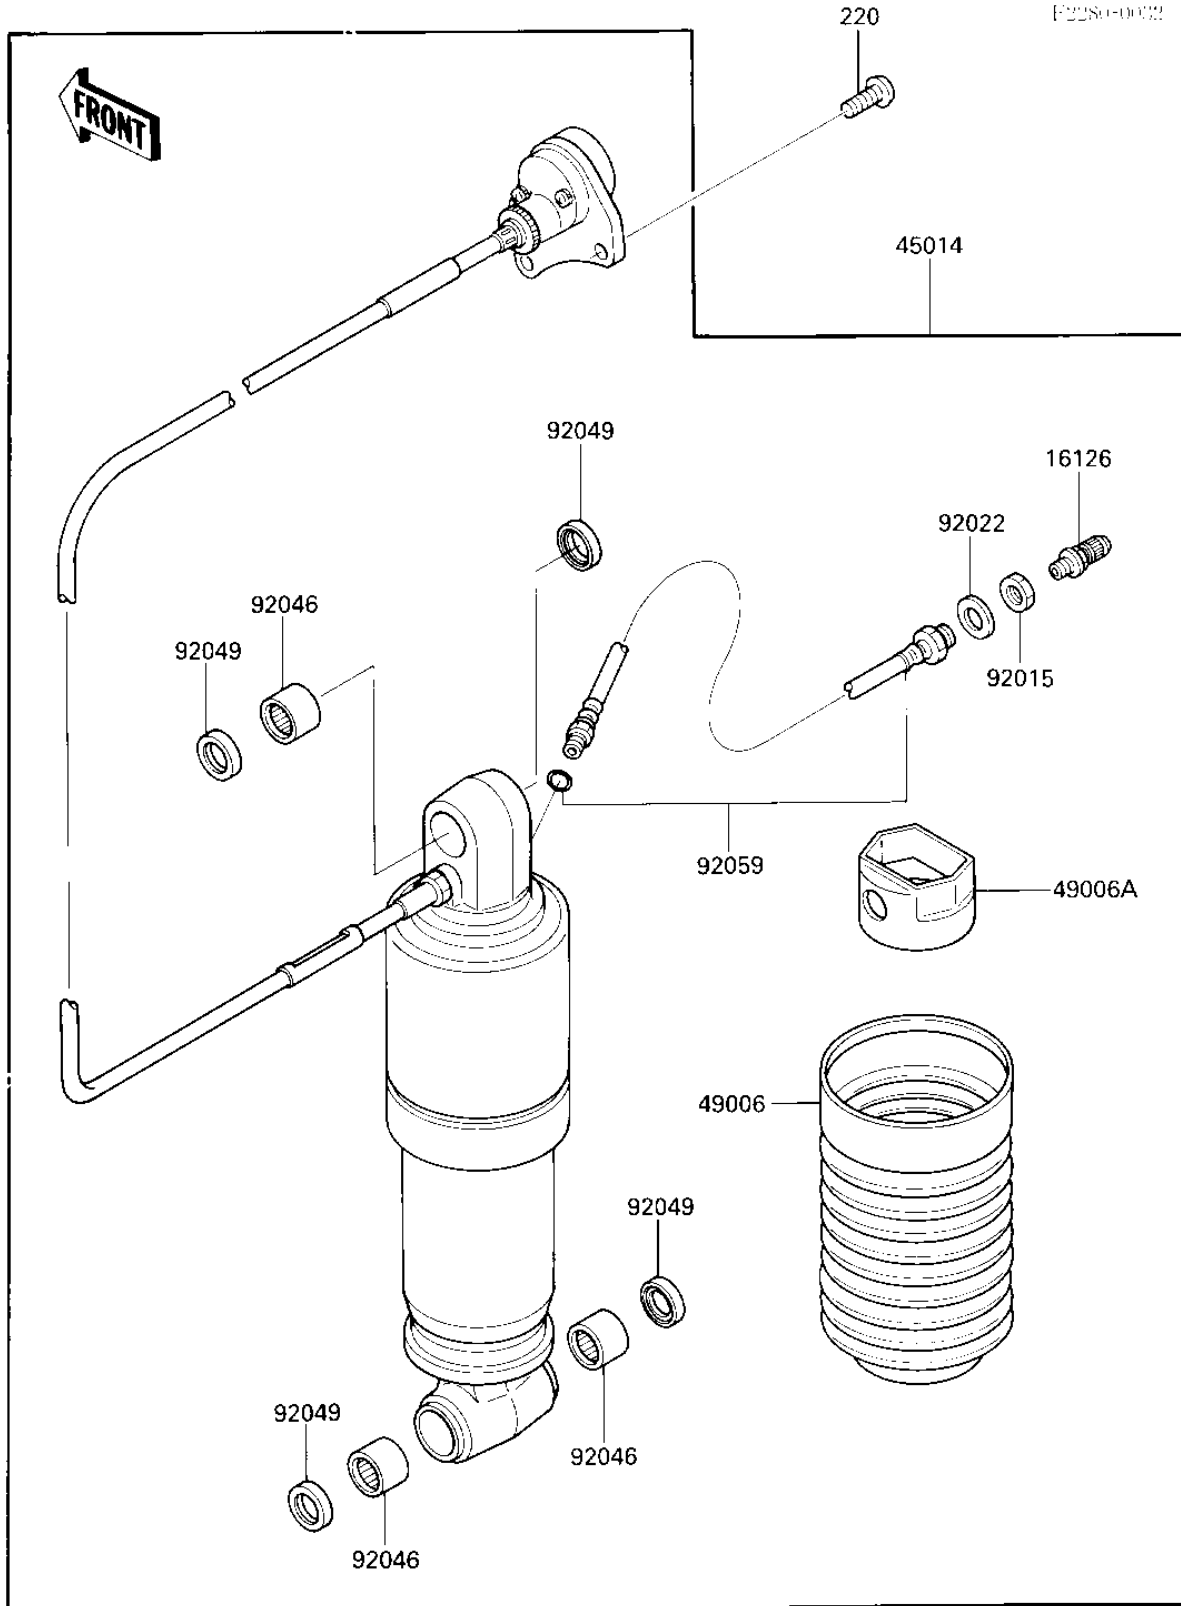

1987 Ninja® 1000R PARTS DIAGRAM

SHOCK ABSORBER

1987 Ninja® 1000R PARTS LIST

SHOCK ABSORBER

ITEM NAME	PART NUMBER	QUANTITY
VALVE (Ref # 16126)	16126-1143	1
SHOCKABSORBER (Ref # 45014)	45014-1311	1
BOOT,RR SHOCKABSORBER (Ref # 49006)	49006-1151	1
BOOT,SHOCKABSORBER (Ref # 49006A)	49006-1186	1
NUT,14MM (Ref # 92015)	92015-1305	1
WASHER (Ref # 92022)	92022-1494	1
BEARING-NEEDLE,18BM24 (Ref # 92046)	92046-1144	3
SEAL-OIL,MHA18244 (Ref # 92049)	92049-1225	4
TUBE,SHOCKABSORBER (Ref # 92059)	92059-1669	1
SCREW PAN HEAD 5X12 (Ref # 220)	220B0512	2