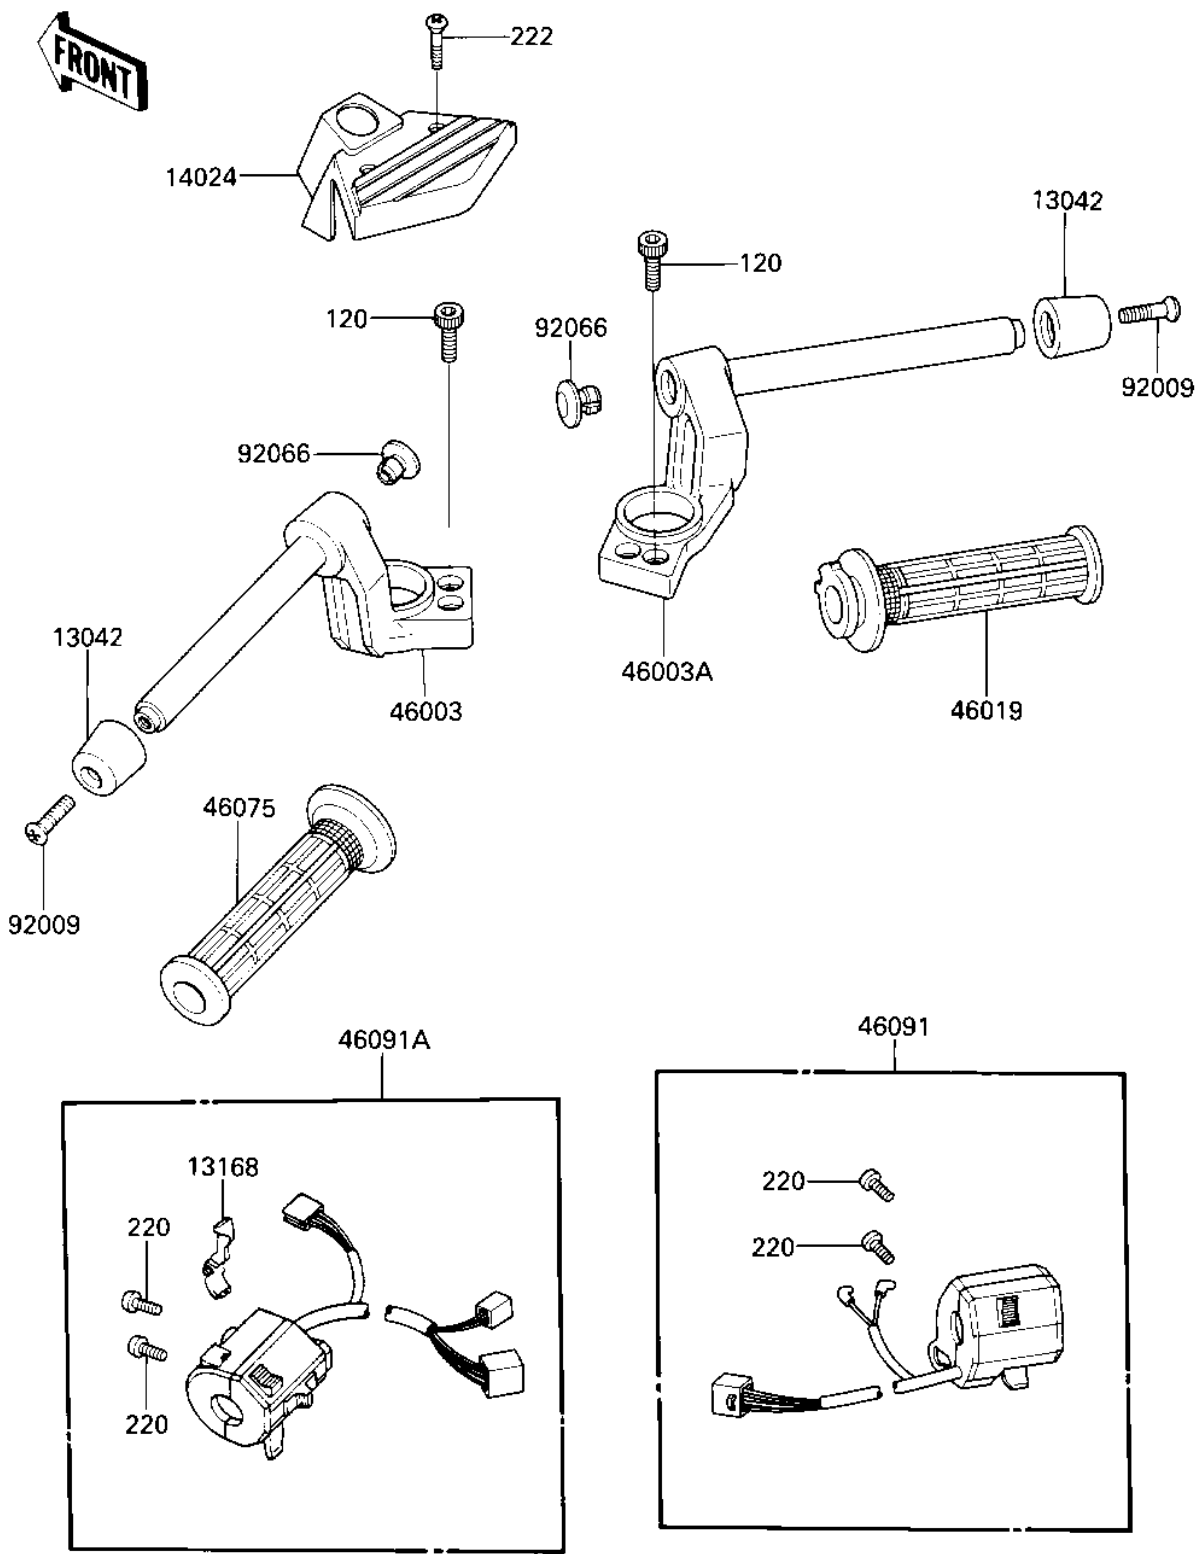

1987 Ninja® 1000R PARTS DIAGRAM

HANDLEBAR

F2310-0376

1987 Ninja® 1000R PARTS LIST

HANDLEBAR

ITEM NAME	PART NUMBER	QUANTITY
WEIGHT,HANDLE (Ref # 13042)	13042-1005	2
LEVER,CHOKE (Ref # 13168)	13168-1239	1
COVER,HANDLE (Ref # 14024)	14024-1104	1
HANDLE,LH (Ref # 46003)	46003-1190	1
HANDLE,RH (Ref # 46003A)	46003-1191	1
GRIP-ASSY,THROTTLE (Ref # 46019)	46019-1059	1
GRIP,LH (Ref # 46075)	46075-1028	1
HOUSING-ASSY-CONTROL, (Ref # 46091)	46091-1361	1
HOUSING-ASSY-CONTROL, (Ref # 46091A)	46091-1380	1
SCREW,HUNDLE WEIGHT (Ref # 92009)	92009-1257	2
PLUG,HANDLE (Ref # 92066)	92066-1179	2
BOLT-SOCKET,8X20 (Ref # 120)	120S0820	4
SCREW-PAN-CROS (Ref # 220)	220C0520	4
SCREW-CSK-RD-CROS (Ref # 222)	222C0530	2