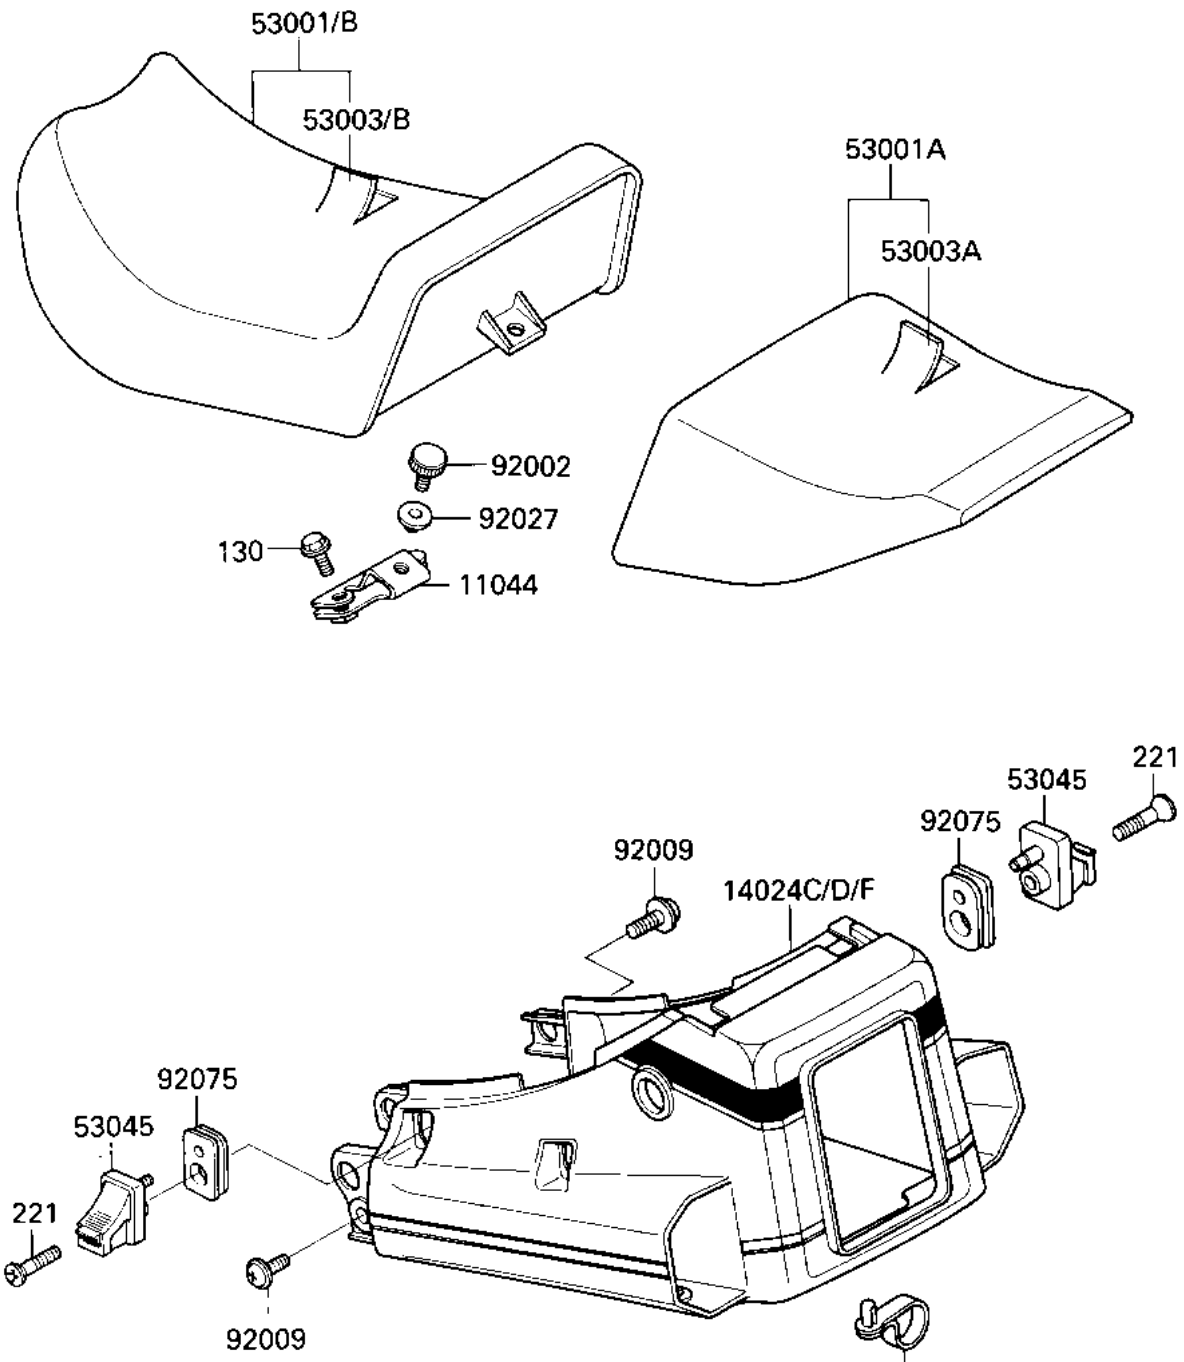

# 1987 Ninja® 1000R PARTS DIAGRAM

SEAT/SEAT COVER

F2510-0399

Ref. Electrical Equipment

# 1987 Ninja® 1000R PARTS LIST

## SEAT/SEAT COVER

ITEM NAME	PART NUMBER	QUANTITY
BRACKET,SEAT (Ref # 11044)	11044-1428	1
COVER,SEAT,EBONY/P.C. (Ref # 14024D)	14025-5242-T4	1
COVER,SEAT,WHITE/GOLD (Canada) (Ref # 14024F)	14025-5268-W5	1
SEAT-ASSY,RR (Ref # 53001A)	53001-1421	1
SEAT-ASSY,FR (Ref # 53001B)	53001-1507	1
LEATHER,REAR SEAT (Ref # 53003A)	53003-1136	1
LEATHER,FRONT SEAT (Ref # 53003B)	53003-1184	1
HOOK-ASSY,ROPE (Ref # 53045)	53045-1051	4
BOLT,6MM (Ref # 92002)	92002-1602	1
SCREW,6X14 (Ref # 92009)	92009-1288	2
COLLAR (Ref # 92027)	92027-252	1
DAMPER,ROPE HOOK (Ref # 92075)	92075-1726	4
BOLT,FLANGED,6X14 (Ref # 130)	130G0614	2
SCREW-CSK-CROS (Ref # 221)	221E0625	4