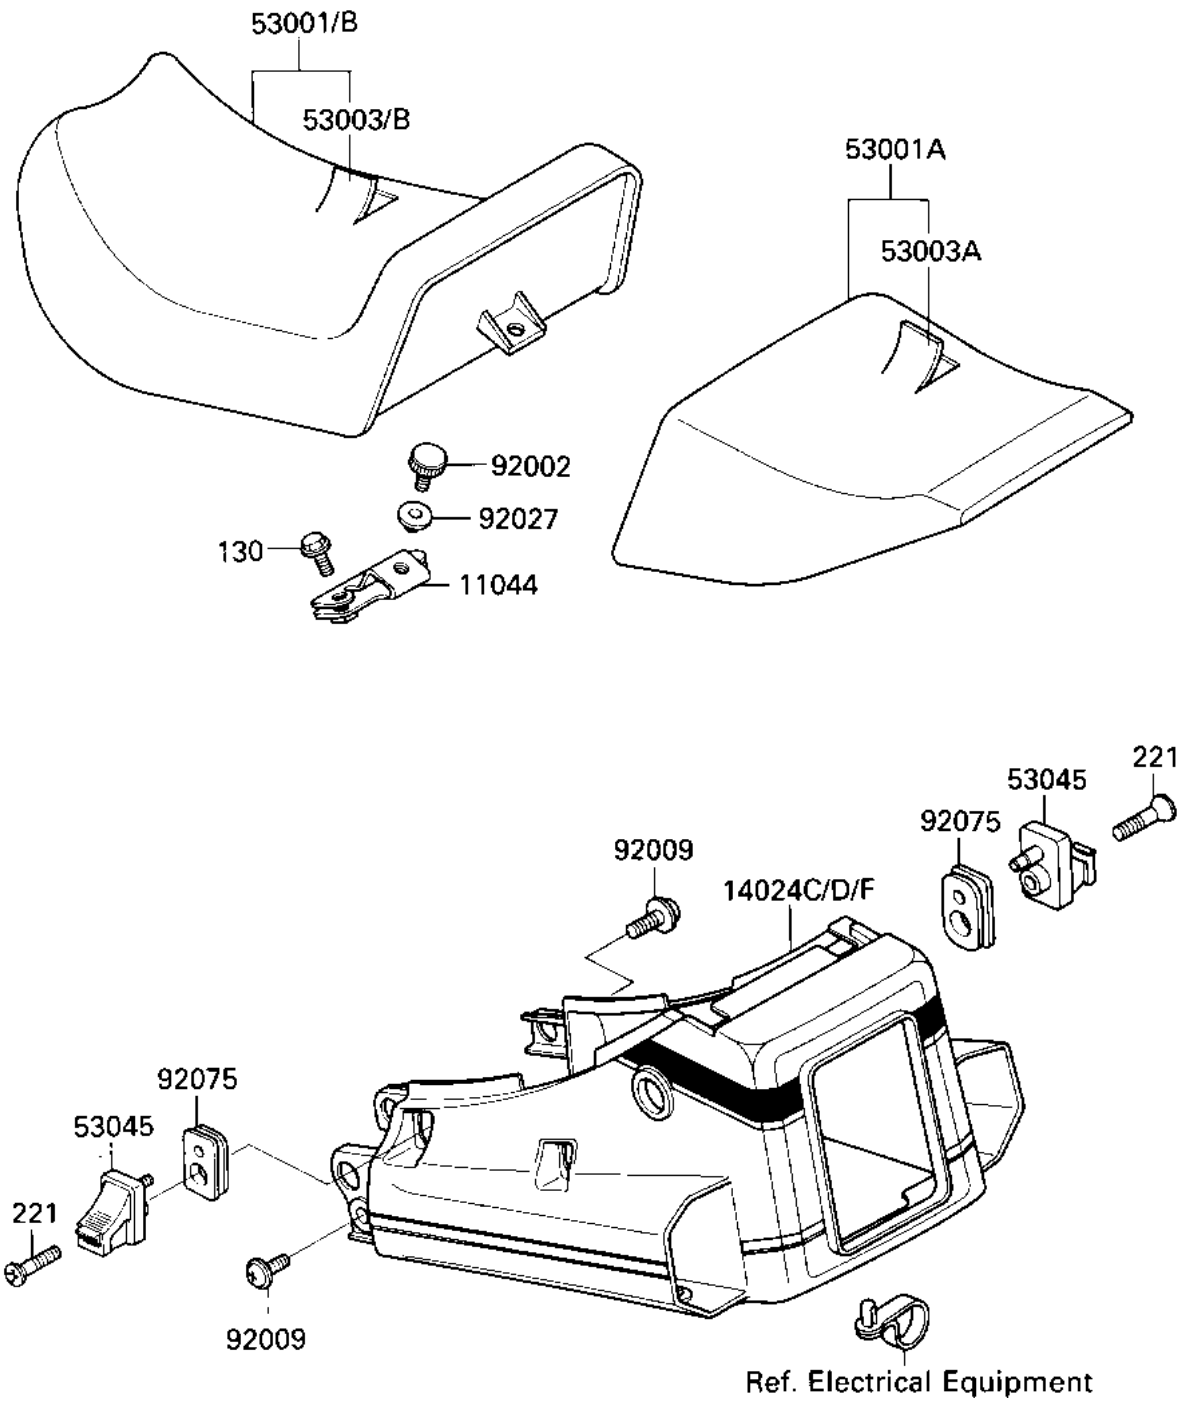

1987 Ninja® 1000R PARTS DIAGRAM

SEAT/SEAT COVER

F2510-0399

1987 Ninja® 1000R PARTS LIST

SEAT/SEAT COVER

ITEM NAME	PART NUMBER	QUANTITY
BRACKET,SEAT (Ref # 11044)	11044-1428	1
COVER,SEAT,EBONY/P.C. (Ref # 14024D)	14025-5242-T4	1
COVER,SEAT,WHITE/GOLD (Canada) (Ref # 14024F)	14025-5268-W5	1
SEAT-ASSY,RR (Ref # 53001A)	53001-1421	1
SEAT-ASSY,FR (Ref # 53001B)	53001-1507	1
LEATHER,REAR SEAT (Ref # 53003A)	53003-1136	1
LEATHER,FRONT SEAT (Ref # 53003B)	53003-1184	1
HOOK-ASSY,ROPE (Ref # 53045)	53045-1051	4
BOLT,6MM (Ref # 92002)	92002-1602	1
SCREW,6X14 (Ref # 92009)	92009-1288	2
COLLAR (Ref # 92027)	92027-252	1
DAMPER,ROPE HOOK (Ref # 92075)	92075-1726	4
BOLT,FLANGED,6X14 (Ref # 130)	130G0614	2
SCREW-CSK-CROS (Ref # 221)	221E0625	4