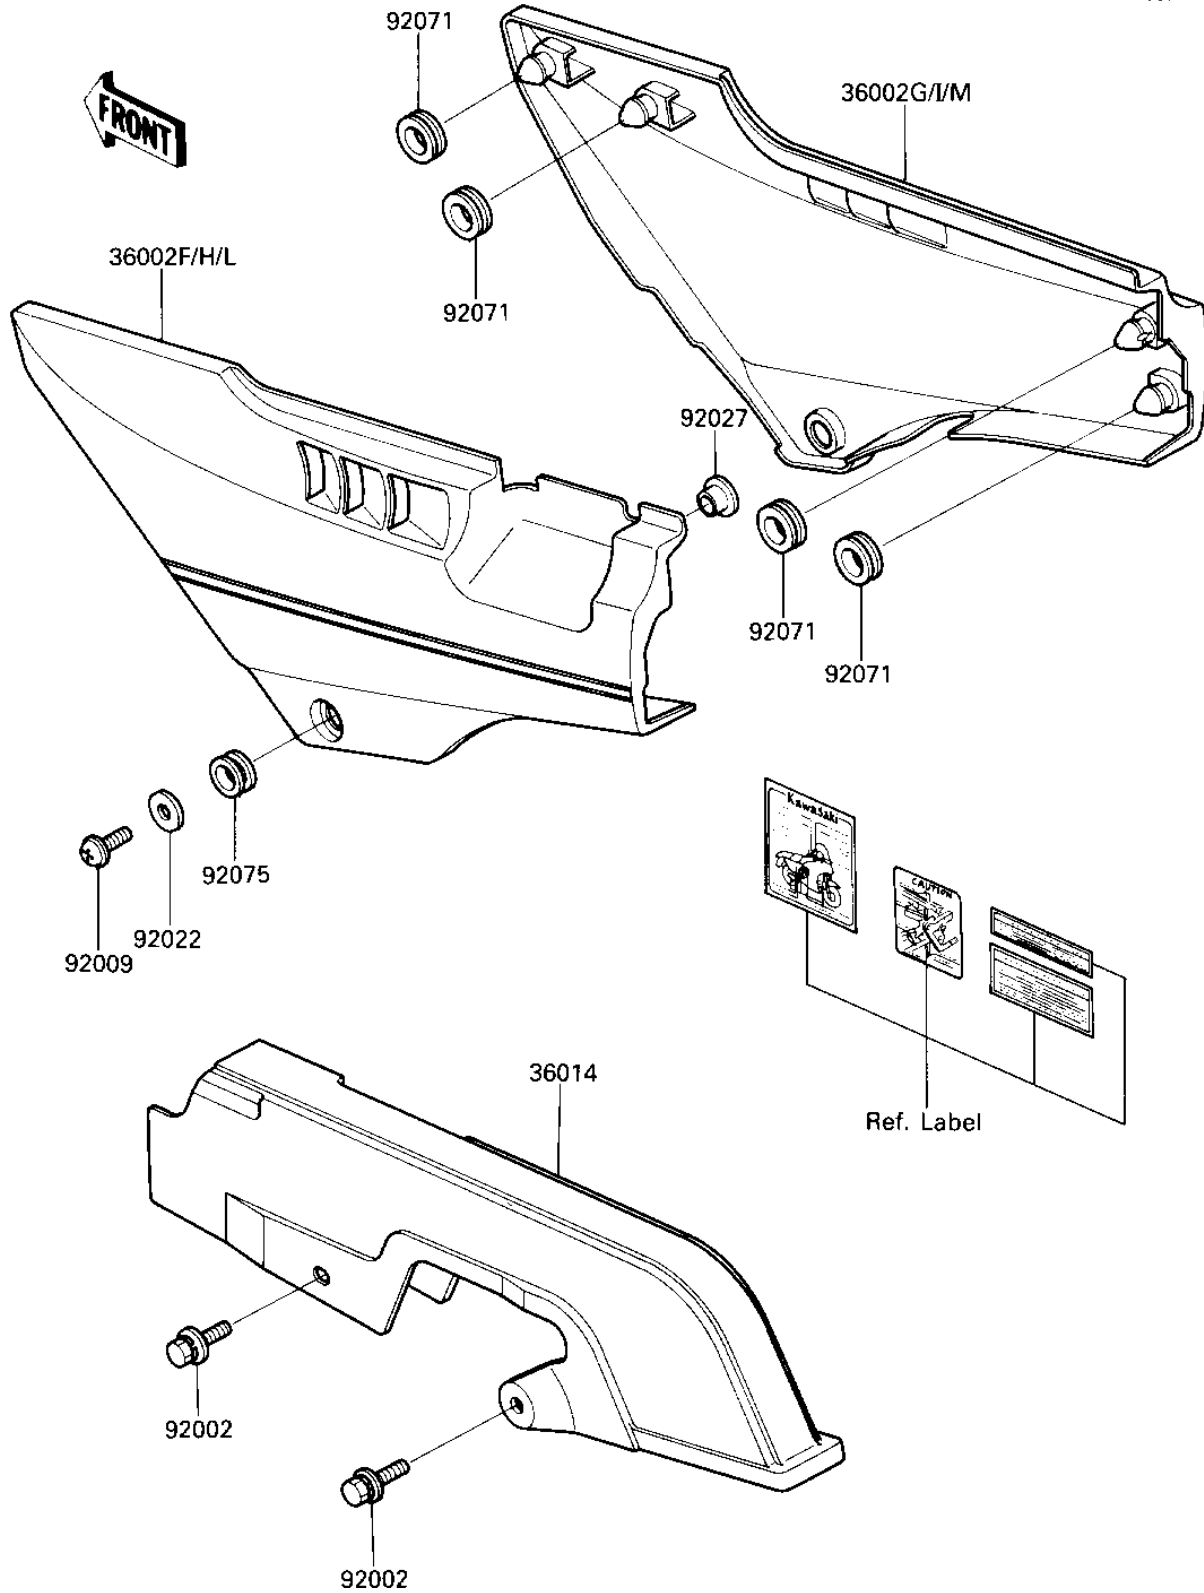

1986 Ninja® 1000R PARTS DIAGRAM

SIDE COVERS/CHAIN COVER

F2610-0318

1986 Ninja® 1000R PARTS LIST

SIDE COVERS/CHAIN COVER

ITEM NAME	PART NUMBER	QUANTITY
COVER-SIDE,LH,F.RED/M (Ref # 36002F)	36002-5157-T3	1
COVER-SIDE,RH,F.RED/M (Ref # 36002G)	36002-5158-T3	1
COVER-SIDE,LH,EBONY/P (Ref # 36002H)	36002-5159-T4	1
COVER-SIDE,RH,EBONY/P (Ref # 36002H)	36002-5160-T4	1
CASE-CHAIN (Ref # 36014)	36014-1125	1
BOLT,6X16 (Ref # 92002)	92002-1136	2
SCREW,6X18 (Ref # 92009)	92009-1111	2
WASHER,6.5X20X1.6 (Ref # 92022)	92022-1619	2
COLLAR (Ref # 92027)	92027-1795	2
GROMMET (Ref # 92071)	92071-056	8
DAMPER (Ref # 92075)	92075-1634	2