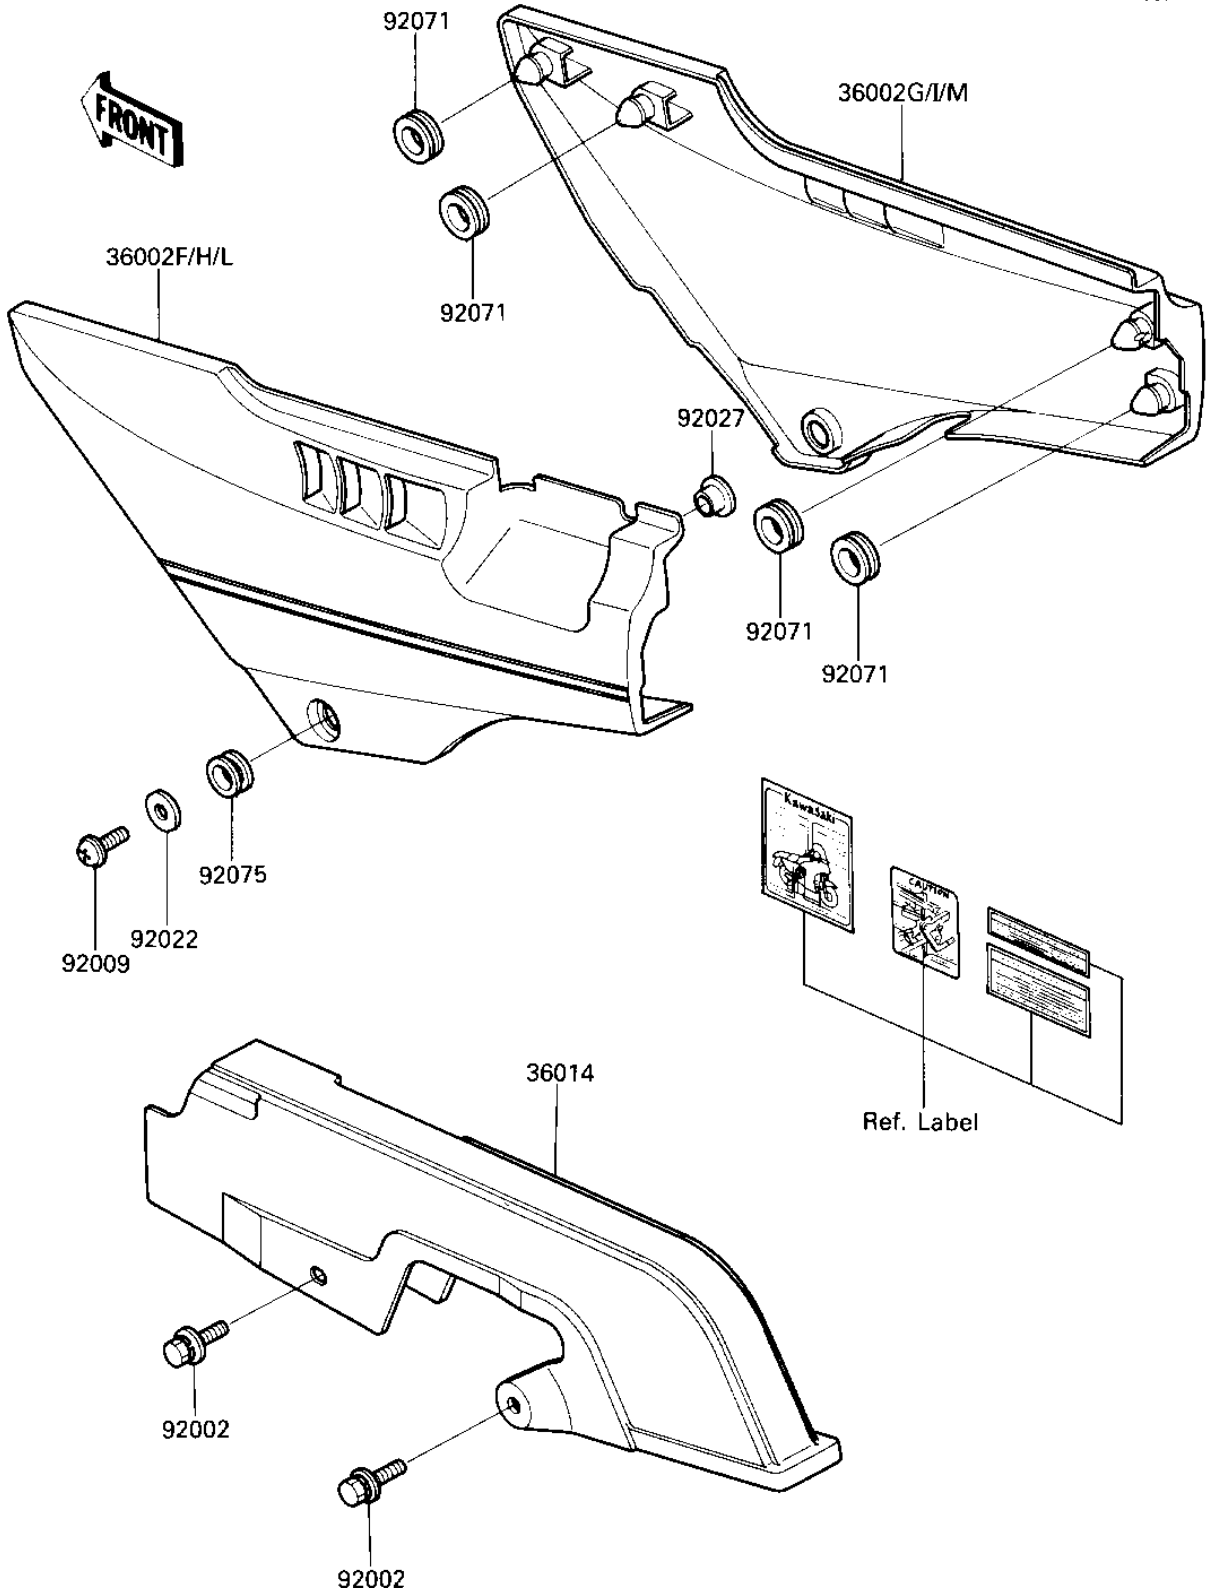

1987 Ninja® 1000R PARTS DIAGRAM

SIDE COVERS/CHAIN COVER

F2610-0318

1987 Ninja® 1000R PARTS LIST

SIDE COVERS/CHAIN COVER

ITEM NAME	PART NUMBER	QUANTITY
COVER-SIDE,LH,EBONY/P (Ref # 36002H)	36002-5159-T4	1
COVER-SIDE,RH,EBONY/P (Ref # 36002H)	36002-5160-T4	1
COVER-SIDE,LH,WHITE/GOLD (Cana (Ref # 36002L)	36002-5343-W5	1
COVER-SIDE,RH,WHITE/GOLD (Cana (Ref # 36002M)	36002-5344-W5	1
CASE-CHAIN (Ref # 36014)	36014-1125	1
BOLT,6X16 (Ref # 92002)	92002-1136	2
SCREW,6X18 (Ref # 92009)	92009-1111	2
WASHER,6.5X20X1.6 (Ref # 92022)	92022-1619	2
COLLAR (Ref # 92027)	92027-1795	2
GROMMET (Ref # 92071)	92071-056	8
DAMPER (Ref # 92075)	92075-1634	2