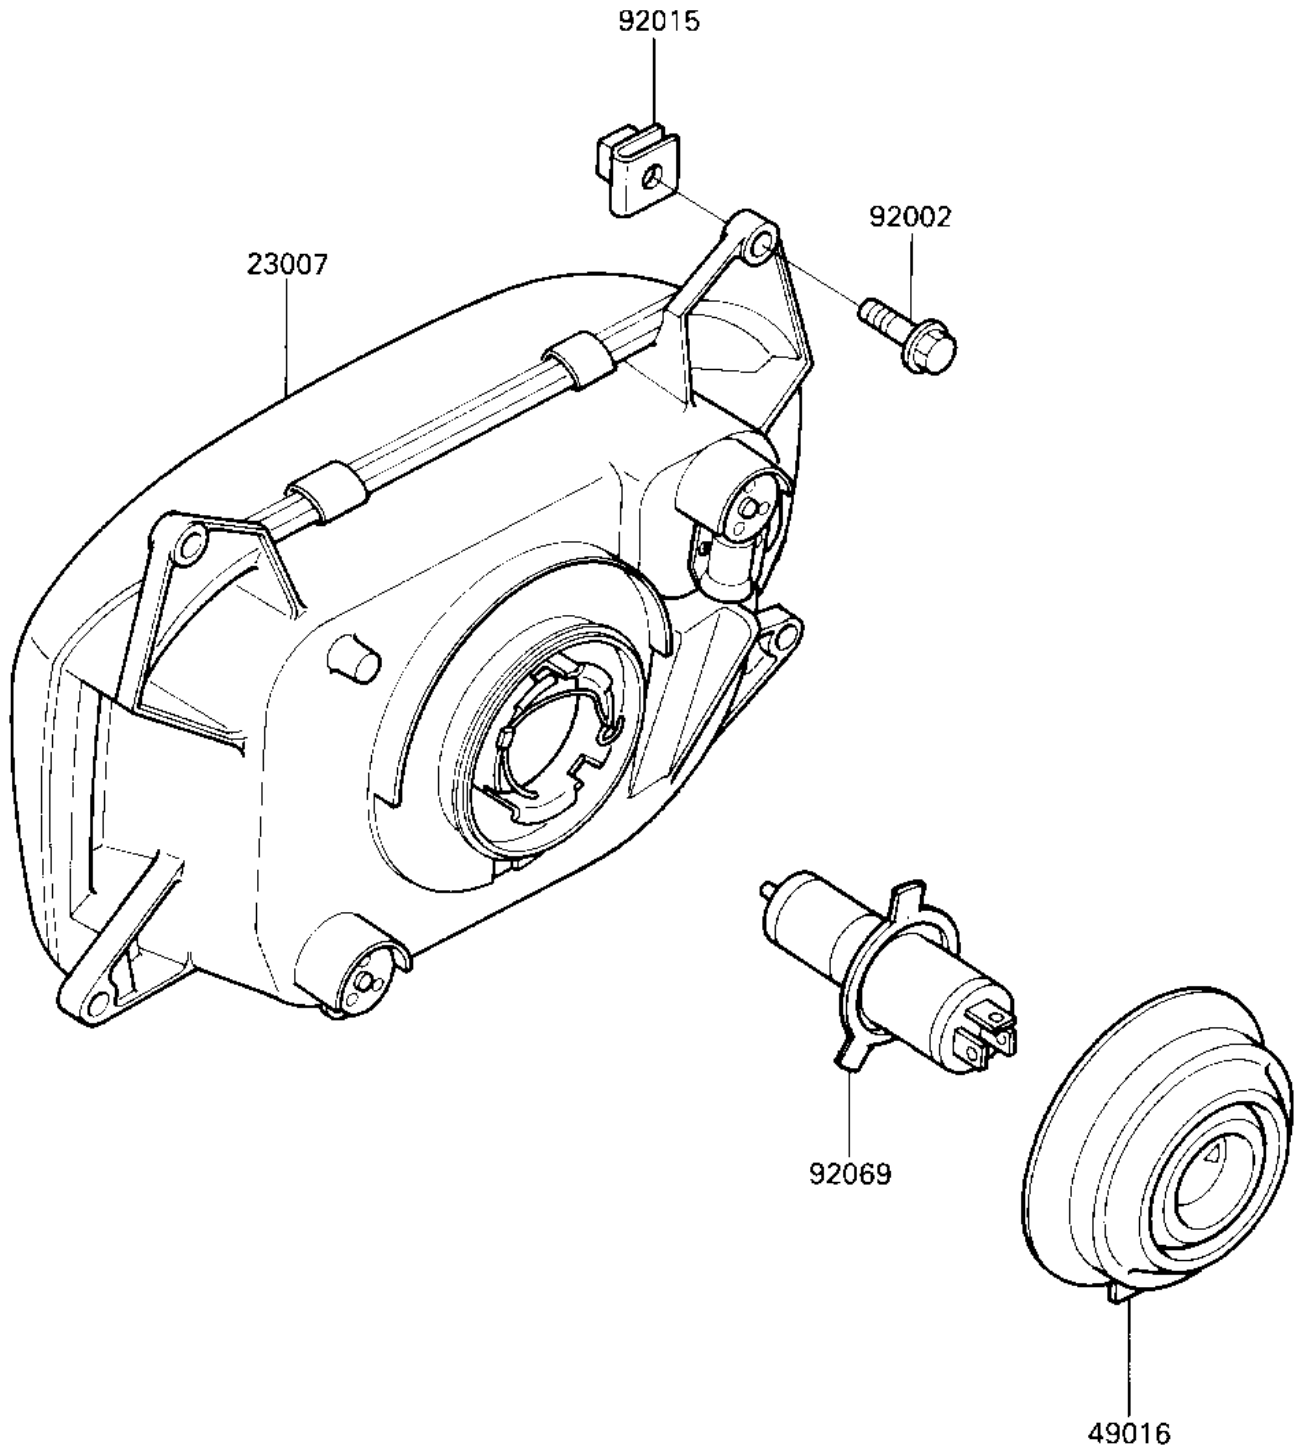

# 1986 Ninja® 1000R PARTS DIAGRAM

HEADLIGHT

F8610-0217

# 1986 Ninja® 1000R PARTS LIST

## HEADLIGHT

ITEM NAME	PART NUMBER	QUANTITY
LENS-COMP,HEAD LAMP (Ref # 23007)	23007-1132	1
COVER-SEAL,HEAD LAMP (Ref # 49016)	49016-1108	1
BOLT,6X25 (Ref # 92002)	92002-1135	4
NUT,MUFFLER (Ref # 92015)	92015-1094	4
BULB,12V-60/55W (Ref # 92069)	92069-1002	1