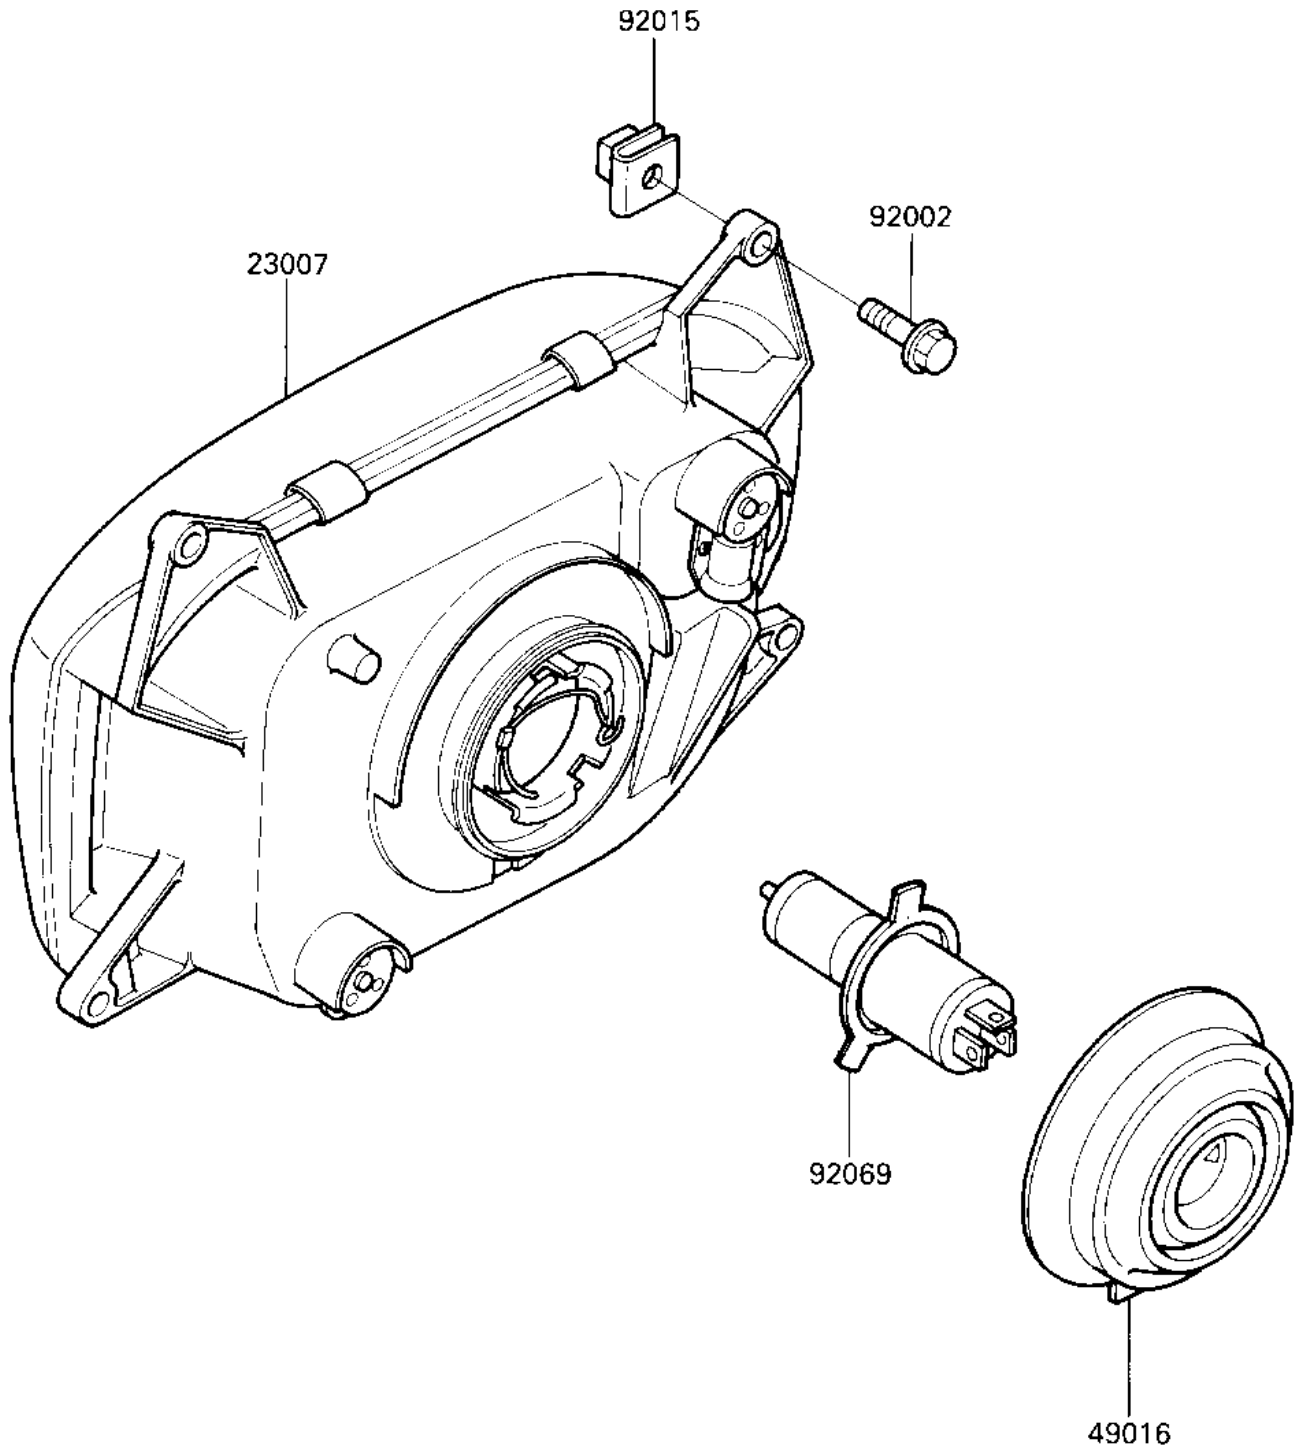

1987 Ninja® 1000R PARTS DIAGRAM

HEADLIGHT

F8710-0217

1987 Ninja® 1000R PARTS LIST

HEADLIGHT

ITEM NAME	PART NUMBER	QUANTITY
LENS-COMP,HEAD LAMP (Ref # 23007)	23007-1132	1
COVER-SEAL,HEAD LAMP (Ref # 49016)	49016-1108	1
BOLT,6X25 (Ref # 92002)	92002-1135	4
NUT,MUFFLER (Ref # 92015)	92015-1094	4
BULB,12V-60/55W (Ref # 92069)	92069-1002	1