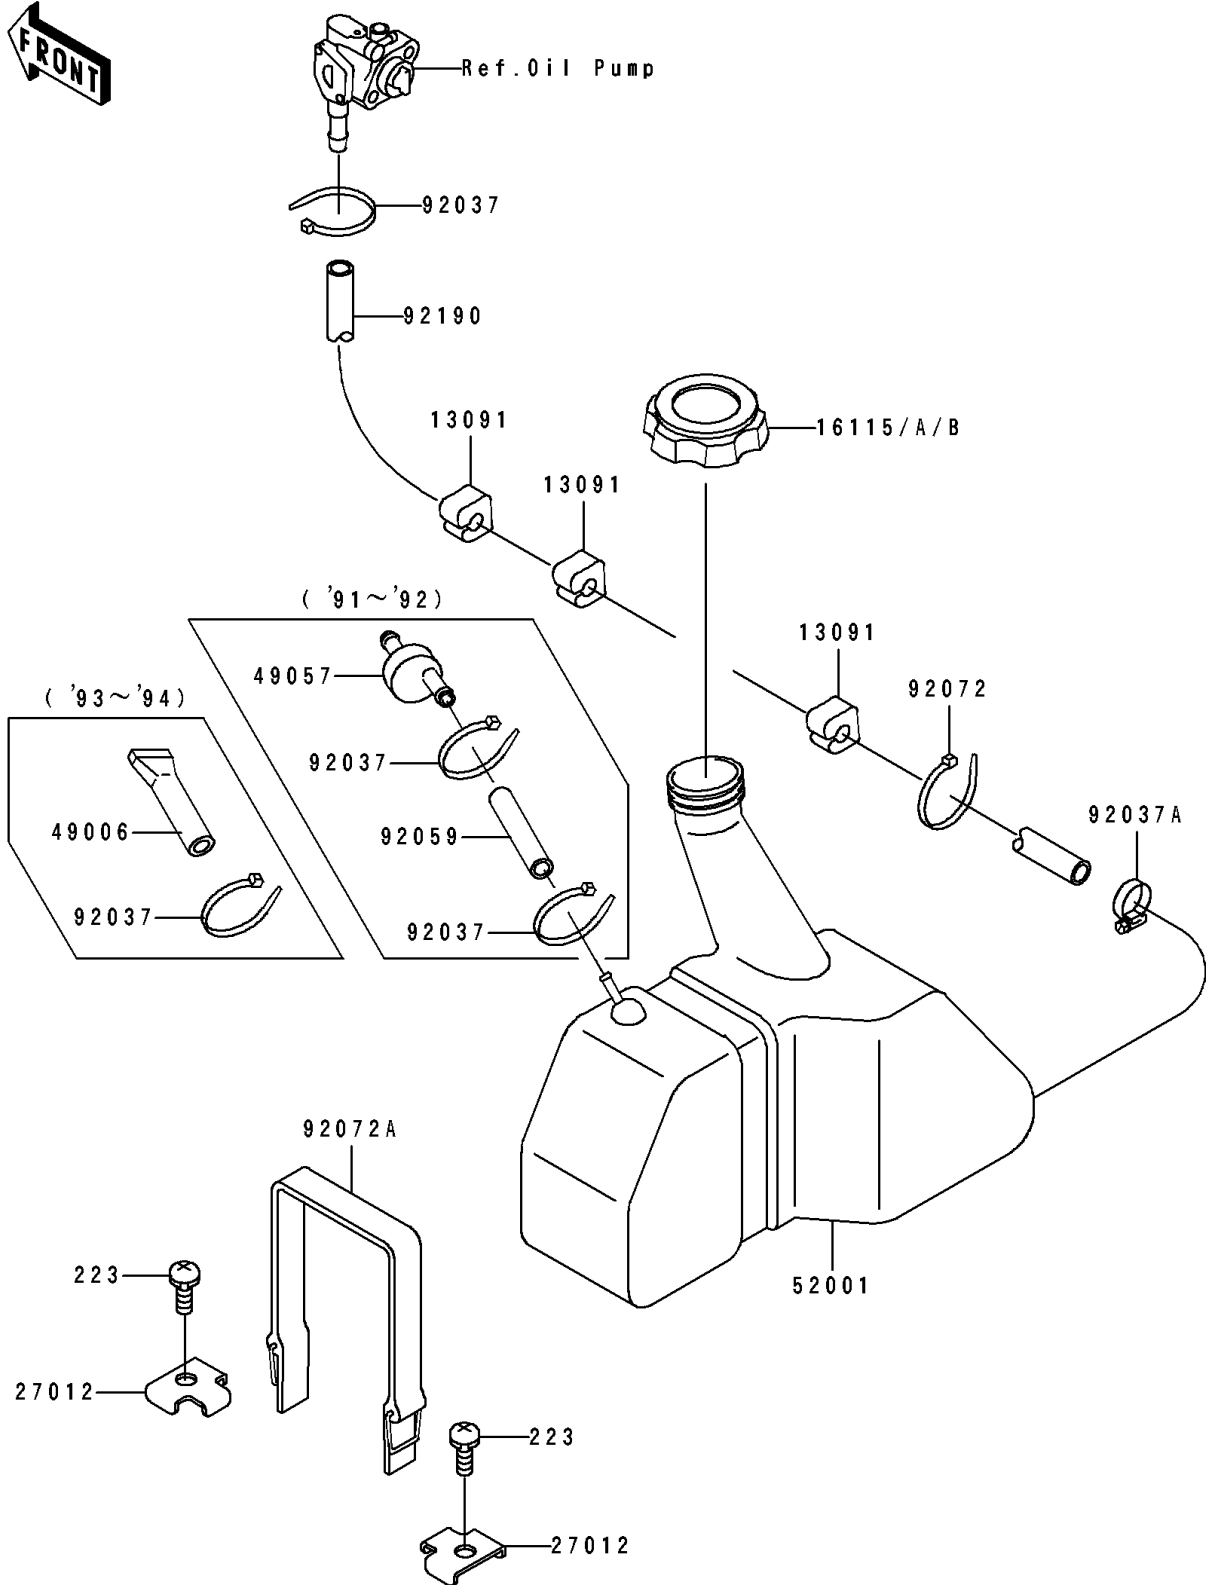

1991 SC PARTS DIAGRAM

Oil Tank

F3174

1991 SC PARTS LIST

Oil Tank

ITEM NAME	PART NUMBER	QUANTITY
HOLDER (Ref # 13091)	13091-3712	3
CAP-OIL FILLER (Ref # 16115)	16115-3709	1
HOOK (Ref # 27012)	27012-3751	2
VALVE-RELIEF (Ref # 49057)	49057-3001	1
TANK-OIL (Ref # 52001)	52001-3711	1
CLAMP (Ref # 92037)	92037-1173	3
CLAMP (Ref # 92037A)	92037-3726	1
TUBE,5.8X12.2X55 (Ref # 92059)	92059-3026	1
BAND,L=123 (Ref # 92072)	92072-030	1
BAND,L=479 (Ref # 92072A)	92072-3712	1
TUBE,5.8X10.8X910 (Ref # 92190)	92190-3875	1
SCREW-PAN-WS-CROS,6X14 (Ref # 223)	223R0614	2