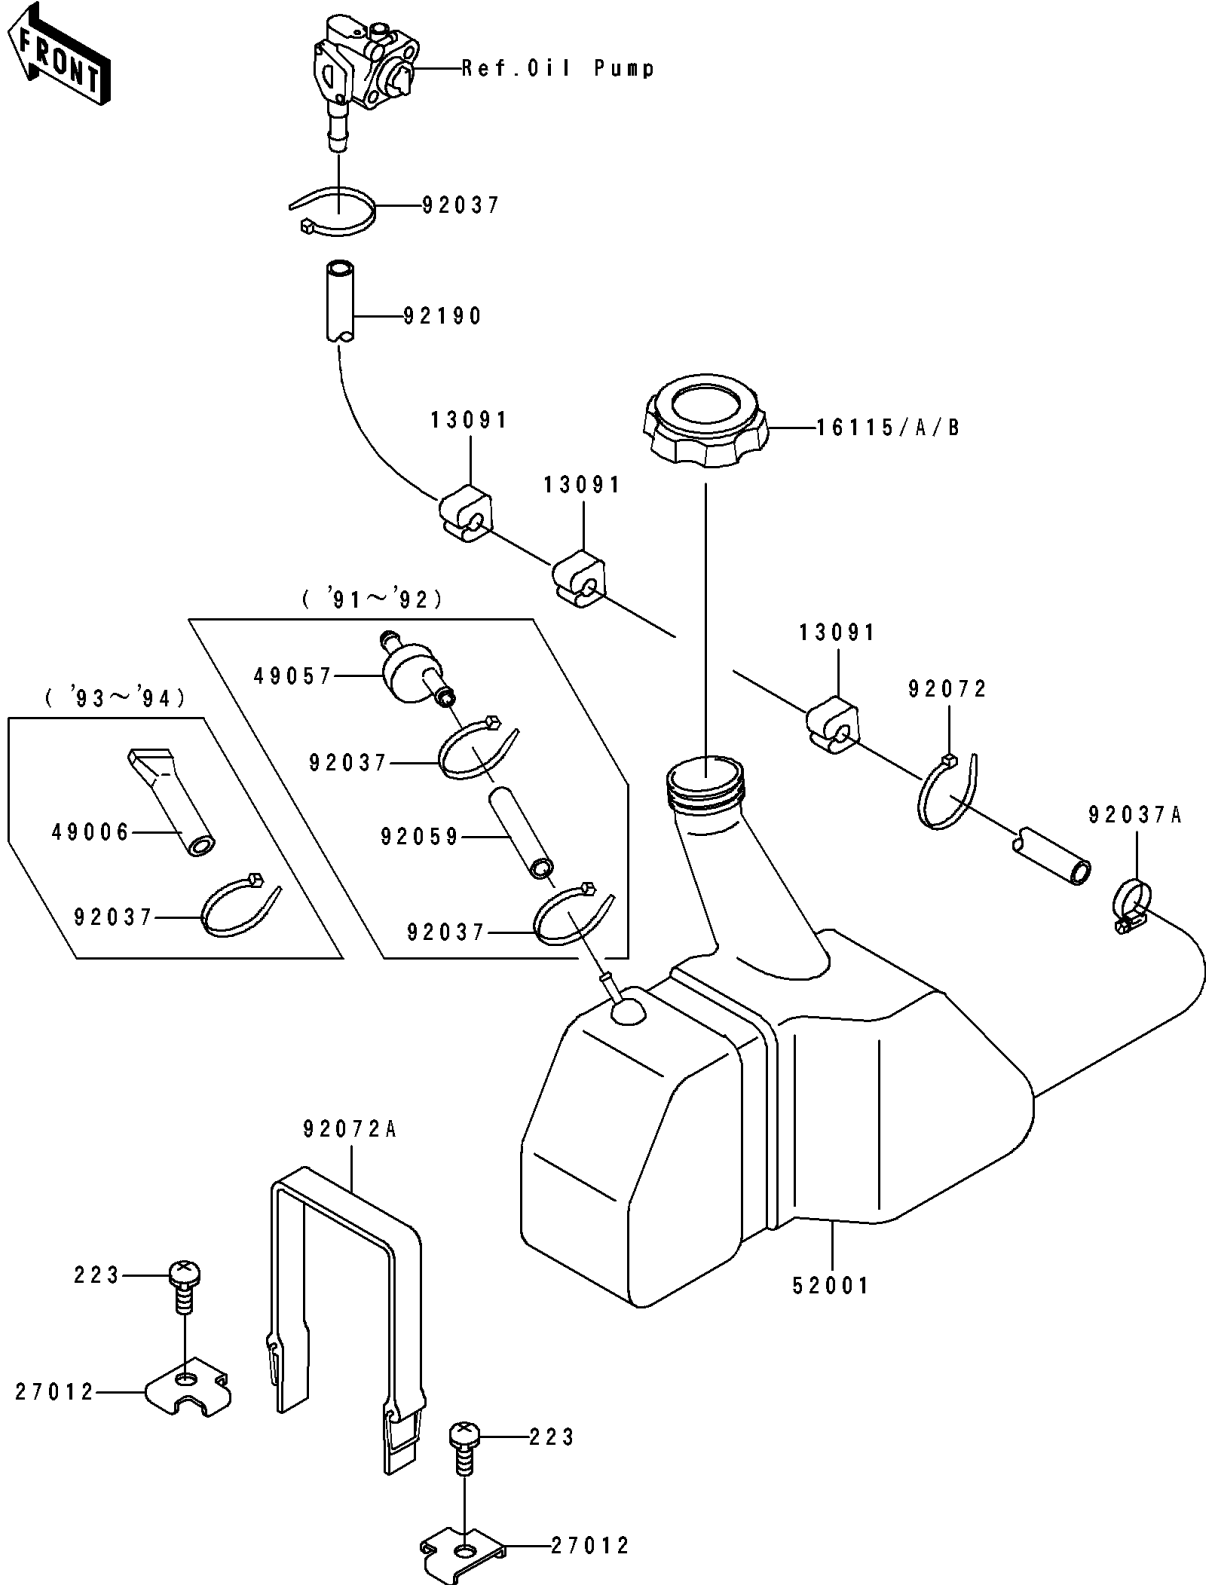

1994 SC PARTS DIAGRAM

Oil Tank

F3174

1994 SC PARTS LIST

Oil Tank

ITEM NAME	PART NUMBER	QUANTITY
HOLDER (Ref # 13091)	13091-3712	3
CAP-OIL FILLER (Ref # 16115B)	16115-3714	1
HOOK (Ref # 27012)	27012-3751	2
BOOT (Ref # 49006)	49006-3714	1
TANK-OIL (Ref # 52001)	52001-3711	1
CLAMP (Ref # 92037)	92037-1173	2
CLAMP (Ref # 92037A)	92037-3726	1
BAND,L=123 (Ref # 92072)	92072-030	1
BAND,L=479 (Ref # 92072A)	92072-3712	1
TUBE,5.8X10.8X910 (Ref # 92190)	92190-3875	1
SCREW-PAN-WS-CROS,6X14 (Ref # 223)	223R0614	2