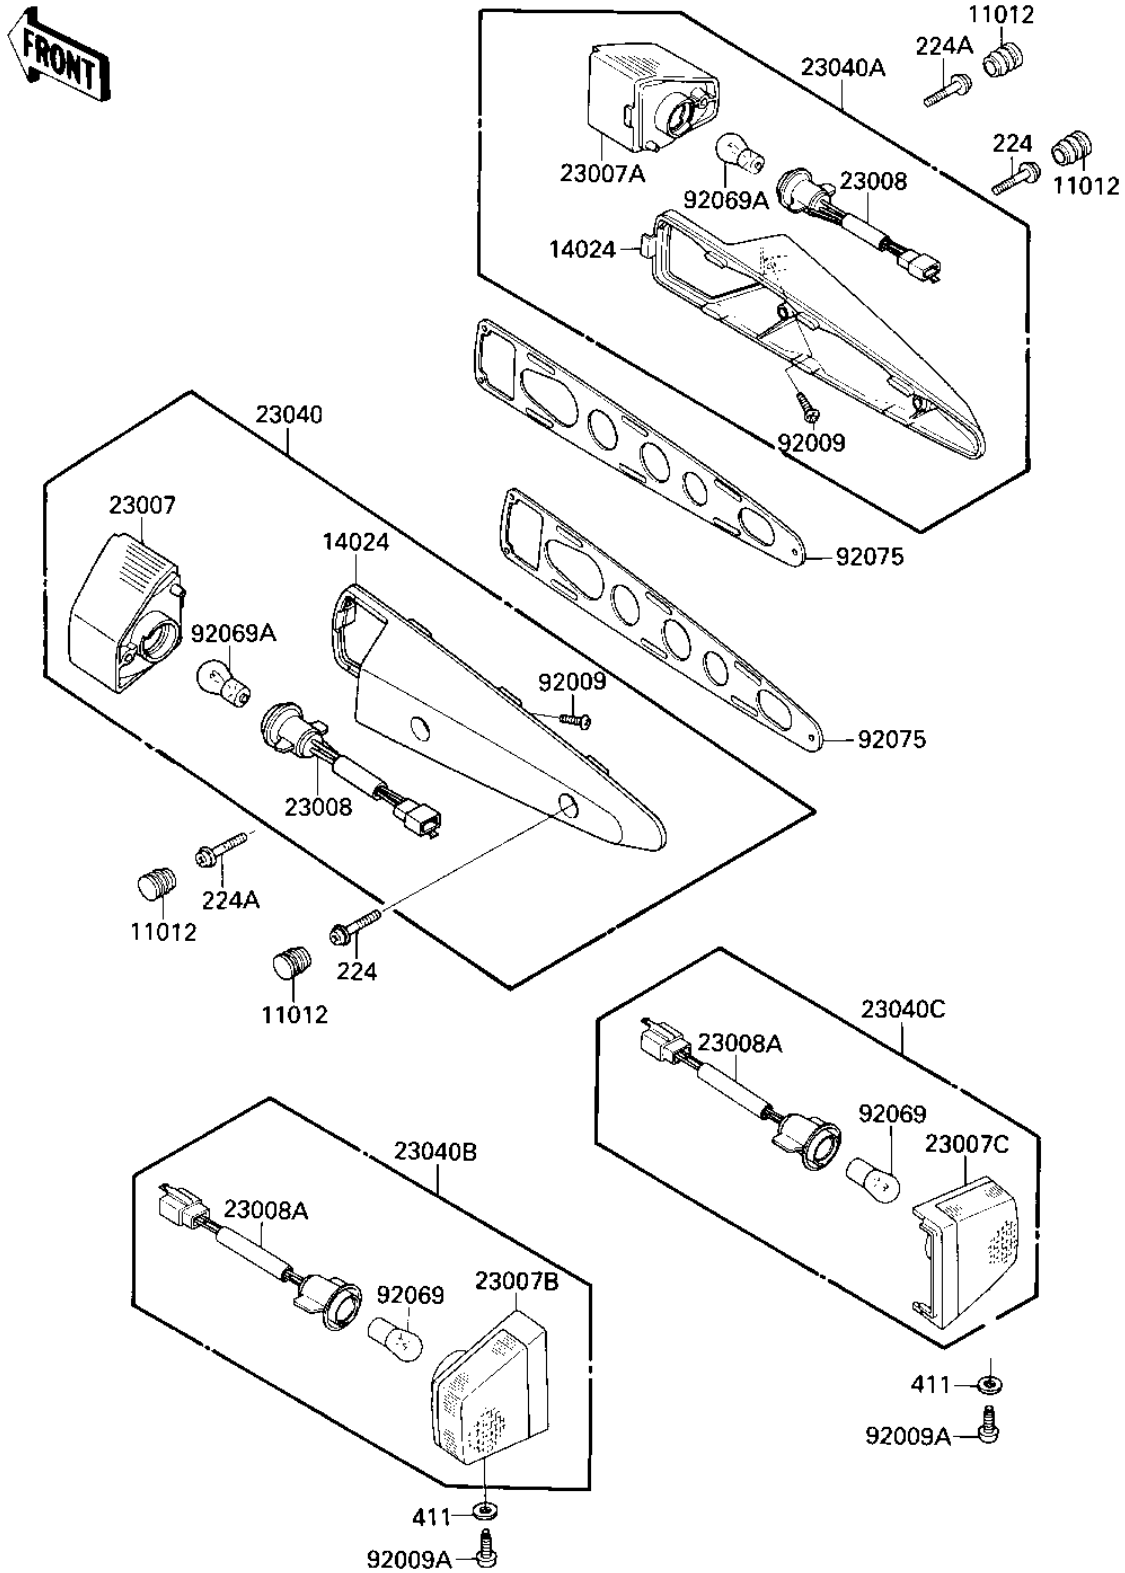

1986 Ninja® 1000R PARTS DIAGRAM

TURN SIGNALS

F2730-0174

1986 Ninja® 1000R PARTS LIST

TURN SIGNALS

ITEM NAME	PART NUMBER	QUANTITY
CAP,PLUG (Ref # 11012)	11012-1453	4
COVER,SIGNAL LAMP,FR (Ref # 14024)	14024-1053	2
LENS-COMP,SIGNAL LAMP (Ref # 23007)	23007-1125	1
LENS-COMP,SIGNAL LAMP (Ref # 23007A)	23007-1126	1
LENS-COMP,SIGNAL LAMP (Ref # 23007B)	23007-1127	1
LENS-COMP,SIGNAL LAMP (Ref # 23007C)	23007-1128	1
SOCKET-ASSY,SIGNAL LA (Ref # 23008)	23008-1262	2
SOCKET-ASSY,SIGNALLAM (Ref # 23008A)	23008-1263	2
LAMP-SIGNAL,FR,LH (Ref # 23040)	23040-1117	1
LAMP-SIGNAL,FR,RH (Ref # 23040A)	23040-1118	1
LAMP-SIGNAL,RR,LH (Ref # 23040B)	23040-1119	1
LAMP-SIGNAL,RR,RH (Ref # 23040C)	23040-1120	1
SCREW,TAPPING,4X12 (Ref # 92009)	92009-1254	2
SCREW,TAPPING,5X20 (Ref # 92009A)	92009-1399	2
BULB 12V 32CP (Ref # 92069)	92069-055	2
BULB,12V 23/8W (Ref # 92069A)	92069-060	2
DAMPER,SIGNAL LAMP,FR (Ref # 92075)	92075-1722	2
SCREW-PAN-WP-CROS,5X1 (Ref # 224)	224D0516	2
SCREW-PAN-WP-CROS,5X3 (Ref # 224A)	224D0535	2
WASHER PLAIN 5MM (Ref # 411)	411B0500	2