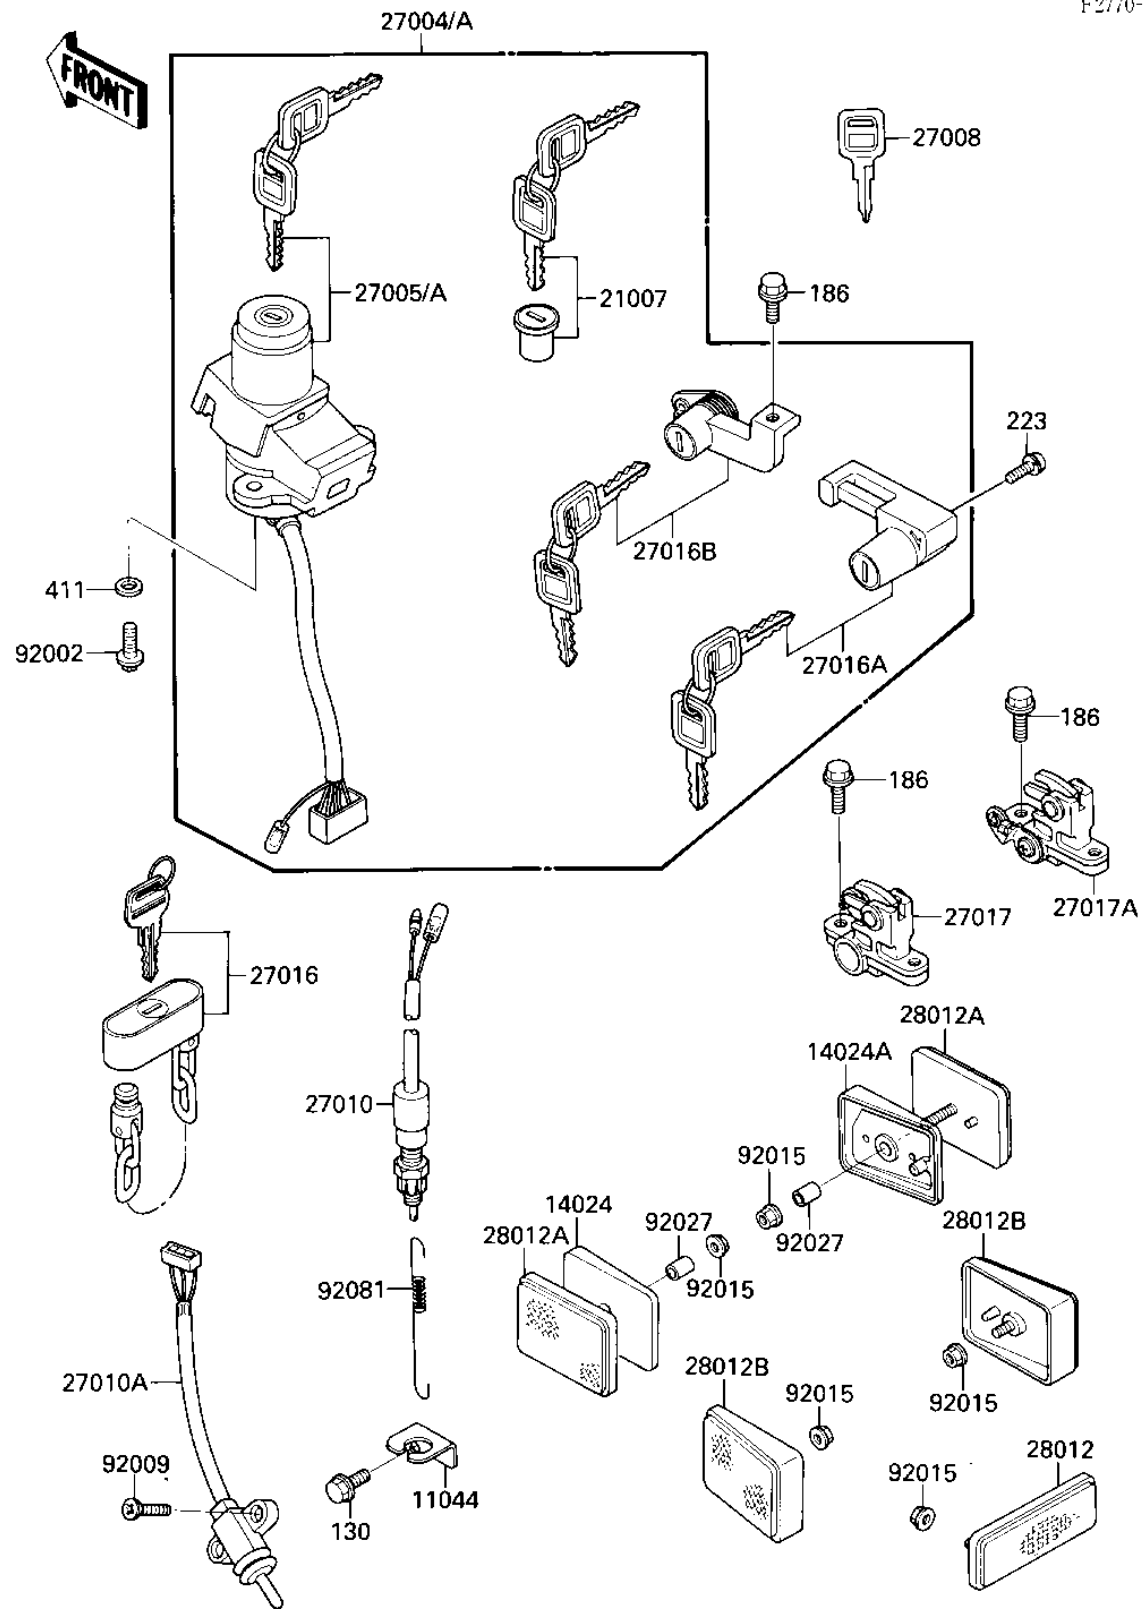

# 1987 Ninja<sup>®</sup> 1000R PARTS DIAGRAM

IGNITION SWITCH/LOCKS/REFLECTORS

F2770-0293

# 1987 Ninja® 1000R PARTS LIST

## IGNITION SWITCH/LOCKS/REFLECTORS

ITEM NAME	PART NUMBER	QUANTITY
BRACKET,BRAKE SWITCH, (Ref # 11044)	11044-1210	1
COVER,REFLECTOR,FR,LH (Ref # 14024)	14024-1098	1
COVER,REFLECTOR,FR,RH (Ref # 14024A)	14024-1099	1
ROTOR,TANK CAP (Ref # 21007)	21007-5008	1
SWITCH-ASSY (Ref # 27004A)	27004-5309	1
SWITCH-ASSY-IGNITION (Ref # 27005A)	27005-5070	1
KEY-LOCK,BLANK (Ref # 27008)	27008-1103	1
SWITCH,BRAKE LAMP (Ref # 27010)	27010-1019	1
SWITCH,SIDE STAND (Ref # 27010A)	27010-1193	1
LOCK-ASSY (Ref # 27016)	27016-1051	1
LOCK-ASSY,HELMET (Ref # 27016A)	27016-5070	2
LOCK-ASSY,SEAT,TAIL (Ref # 27016B)	27016-5095	1
LOCK,SEAT,LH (Ref # 27017)	27017-1112	1
LOCK,SEAT,RH (Ref # 27017A)	27017-1113	1
REFLECTOR,REAR REFLEX (Ref # 28012)	28012-1005	1
REFLECTOR-REFLEX,FR (Ref # 28012A)	28012-1052	2
REFLECTOR-REFLEX,RR (Ref # 28012B)	28012-1056	2
BOLT (Ref # 92002)	92002-1333	2
SCREW (Ref # 92009)	92009-1359	2
NUT,FLANGED,5MM (Ref # 92015)	92015-1259	6
COLLAR,5.6X8X11 (Ref # 92027)	92027-1923	2
SPRING,BRAKE LAMP SN (Ref # 92081)	27011-017	1
BOLT-FLANGED,6X8 (Ref # 130)	130J0608	1
BOLT-UPSET-WP (Ref # 186)	186C0612	5
SCREW-PAN-WS-CROS (Ref # 223)	223B0512	4
WASHER PLAIN 6MM (Ref # 411)	410B0600	2