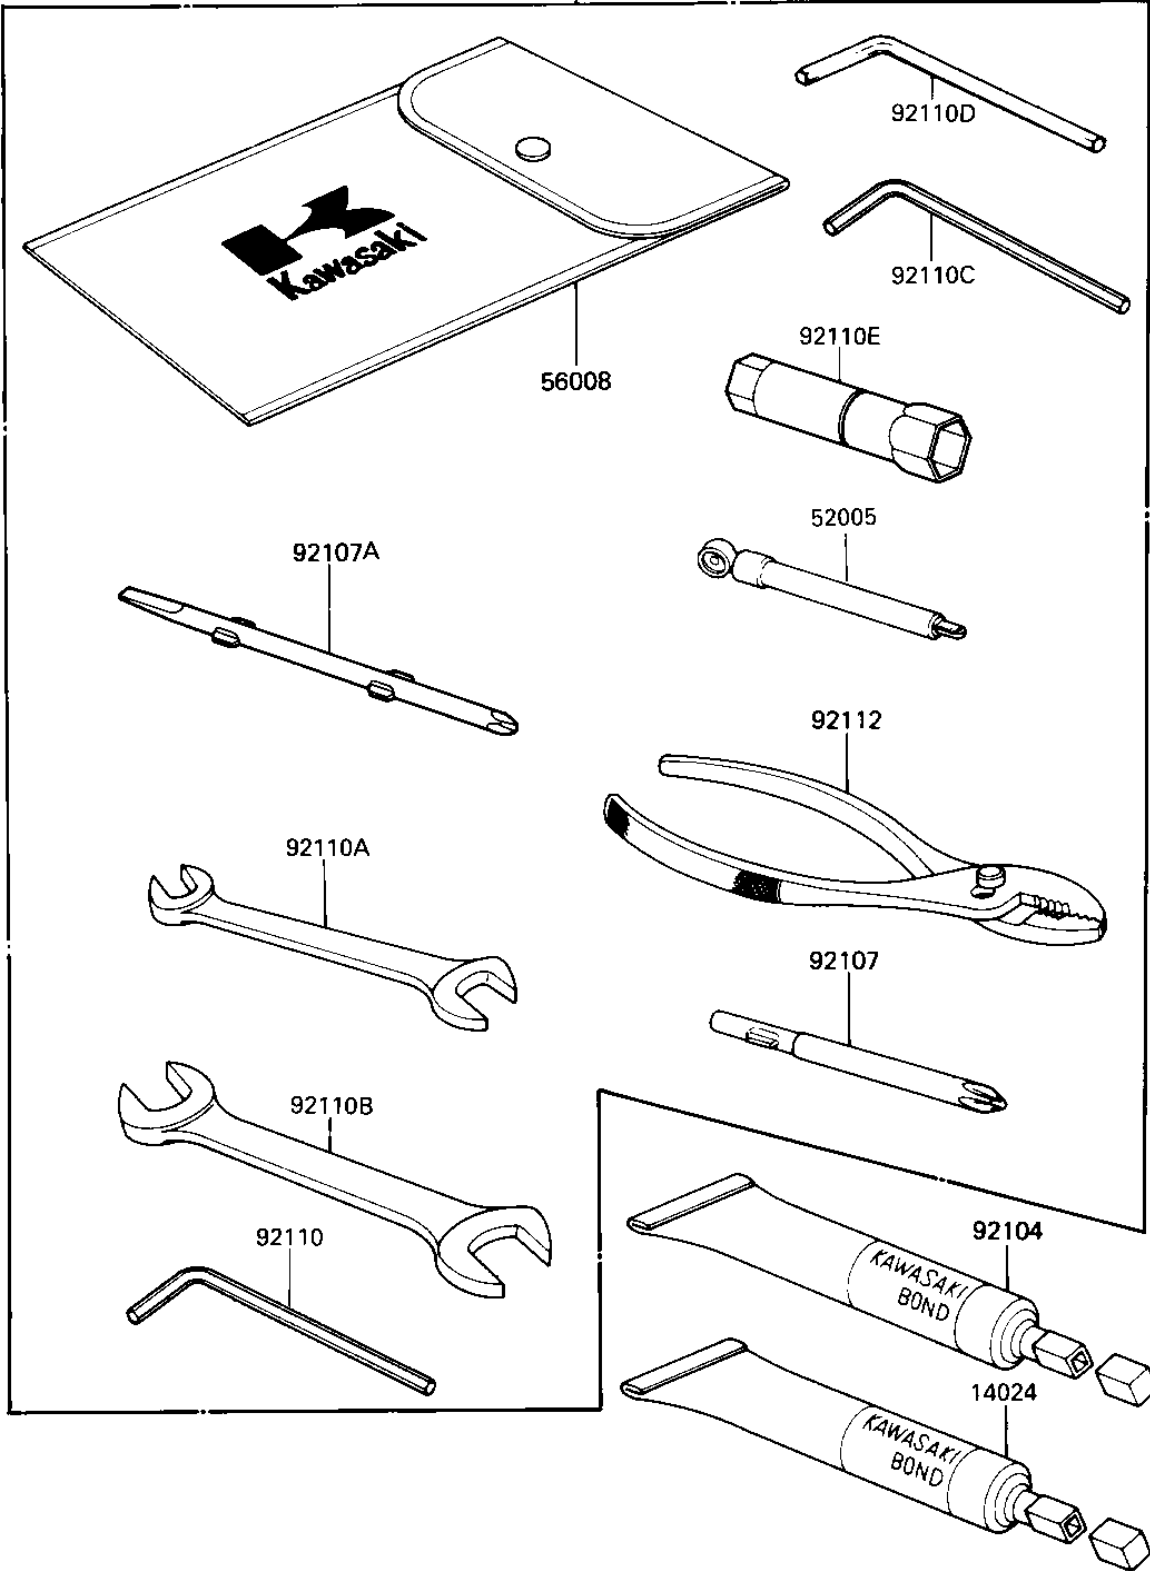

1987 Ninja® 1000R PARTS DIAGRAM

OWNER TOOLS

56007

F2810-0218

1987 Ninja® 1000R PARTS LIST

OWNER TOOLS

ITEM NAME	PART NUMBER	QUANTITY
BOND,#10 (Ref # 14024)	56019-120	1
GAUGE,AIR,3.5KG/CM2 (Ref # 52005)	52005-1031	1
TOOLKIT (Ref # 56007)	56007-1248	1
BAG,TOOL (Ref # 56008)	56008-006	1
GASKET-LIQUID,BLACK (Ref # 92104)	92104-1003	1
TOOL-DRIVER,#3PHILLIP (Ref # 92107)	92107-1002	1
TOOL-DRIVER (Ref # 92107A)	92107-1052	1
WRENCH,ALLEN (Ref # 92110)	92110-1015	1
TOOL-WRENCH,OPEN END (Ref # 92110A)	92110-1038	1
TOOL-WRENCH,OPEN END, (Ref # 92110B)	92110-1153	1
TOOL-WRENCH,ALLEN,12M (Ref # 92110C)	92110-1104	1
TOOL-WRENCH,ALLEN,8MM (Ref # 92110D)	92110-1108	1
TOOL-WRENCH,BOX,18MM (Ref # 92110E)	92110-1118	1
PLIERS,160MM (Ref # 92112)	92112-003	1