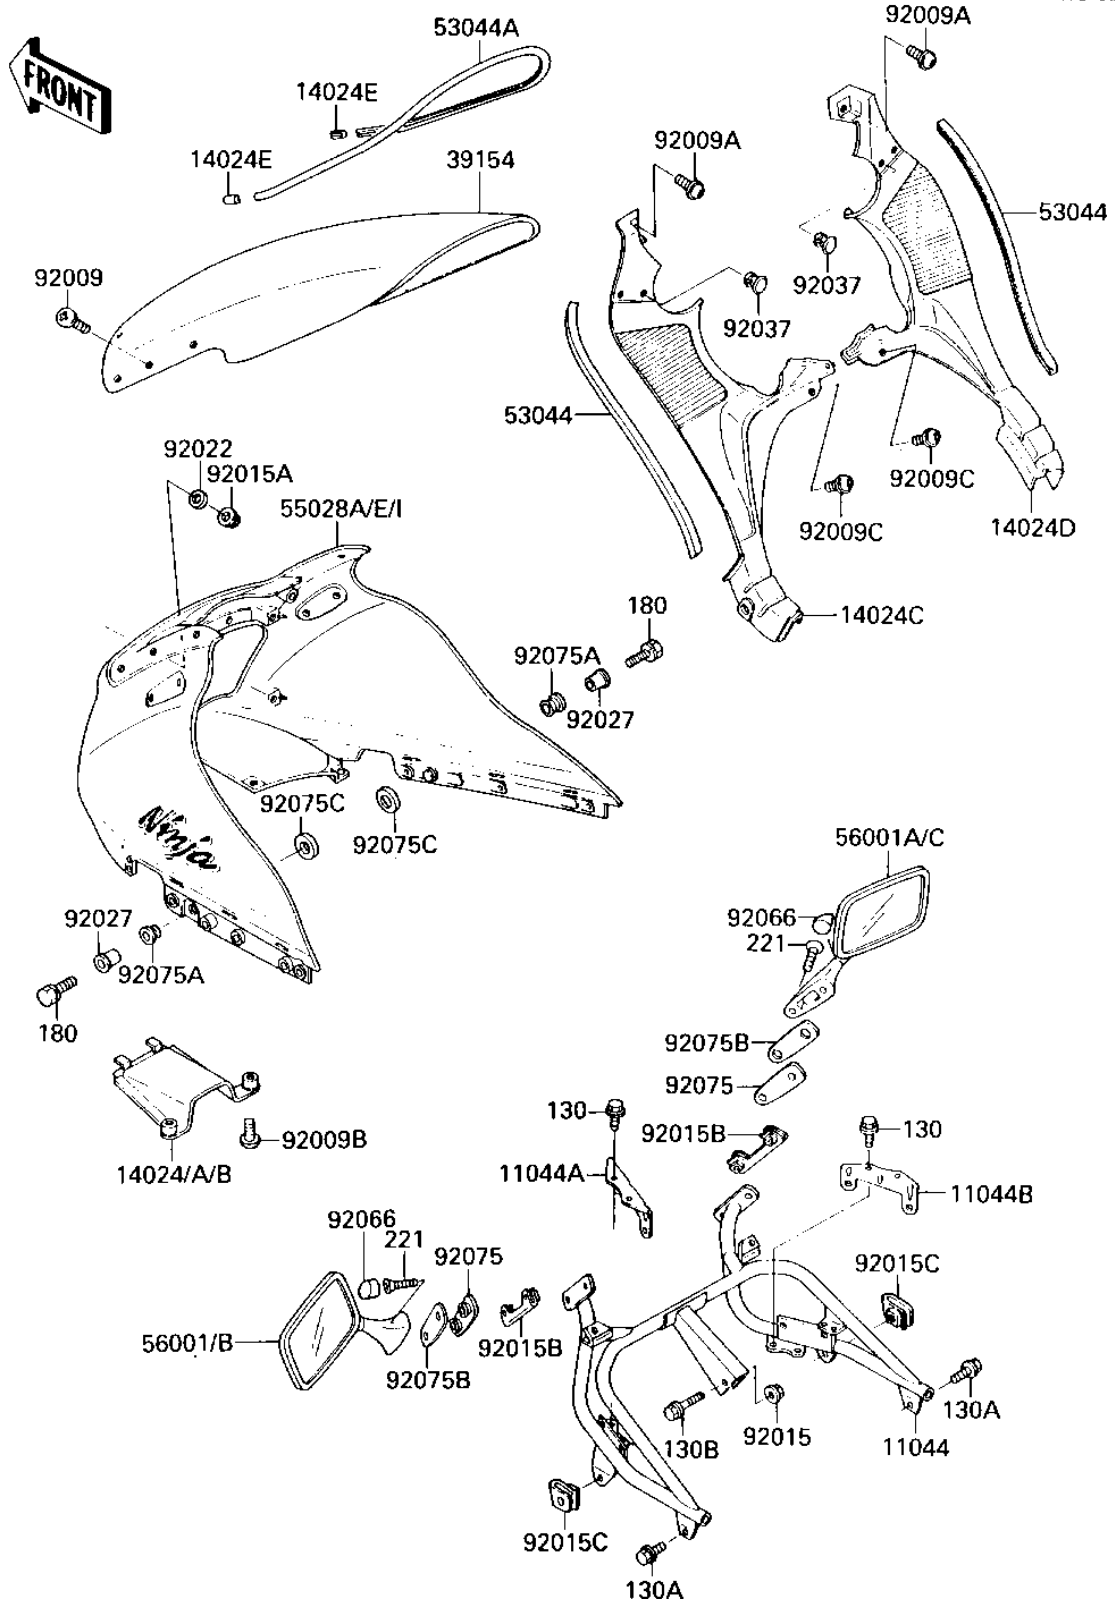

1986 Ninja® 1000R PARTS DIAGRAM

FAIRING

1'28/1-006/

1986 Ninja® 1000R PARTS LIST

FAIRING

ITEM NAME	PART NUMBER	QUANTITY
BRACKET,UPPER COWLING (Ref # 11044)	11044-1175	1
BRACKET,IGNITION COIL (Ref # 11044A)	11044-1431	1
BRACKET,IGNITION COIL (Ref # 11044B)	11044-1432	1
COVER,UPPER COWLING U (Ref # 14024A)	14024-1057-6C	1
COVER,UPPER CPWLING U (Ref # 14024B)	14024-1057-6L	1
COVER,UPPER COWLING I (Ref # 14024C)	14024-1124	1
COVER,UPPER COWLING I (Ref # 14024D)	14024-1125	1
COVER,WINDSHIELD END (Ref # 14024E)	14025-1756	2
WINDSHIELD (Ref # 39154)	39154-1058	1
TRIM,COWLING (Ref # 53044)	53044-1120	2
TRIM,WINDSHIELD (Ref # 53044A)	53044-1133	1
COWLING,UPP,EBONY (Ref # 55028A)	55028-5165-H8	1
COWLING,UPP,F.RED (Ref # 55028E)	55028-5177-B1	1
MIRROR-ASSY,LH (Ref # 56001)	56001-1250	1
MIRROR-ASSY,RH (Ref # 56001A)	56001-1251	1
SCREW (Ref # 92009)	92009-1654	8
SCREW,5X25 (Ref # 92009A)	92009-1302	2
SCREW (Ref # 92009B)	92009-1653	2
SCREW,6X10 (Ref # 92009C)	92009-1402	2
NUT,FLANGED,8MM (Ref # 92015)	92015-1408	1
NUT,5MM,COWLING (Ref # 92015A)	92015-1343	8
NUT,MIRROR CLAMP,6MM (Ref # 92015B)	92015-1533	2
NUT (Ref # 92015C)	92015-1553	2
WASHER,NYLON,5.3X11.5 (Ref # 92022)	92022-1521	8
COLLAR (Ref # 92027)	92027-251	2
CLAMP (Ref # 92037)	92037-1579	4
DAMPER,MIRROR (Ref # 92075)	92075-1492	2
RUBBER,FENDER COVER (Ref # 92075A)	92075-174	2
DAMPER,MIRROR (Ref # 92075B)	92075-1745	2

1986 Ninja® 1000R PARTS LIST

FAIRING

ITEM NAME	PART NUMBER	QUANTITY
DAMPER RUBBER (Ref # 92075C)	92075-175	2
BOLT (Ref # 130)	130B0612	4
BOLT,FLANGED,8X14 (Ref # 130A)	130G0814	2
BOLT-FLANGED,8X35,BLA (Ref # 130B)	130J0835	1
BOLT 6X30 (Ref # 180)	180B0630	2
SCREW-CSK-CROS,6X35 (Ref # 221)	221C0635	4