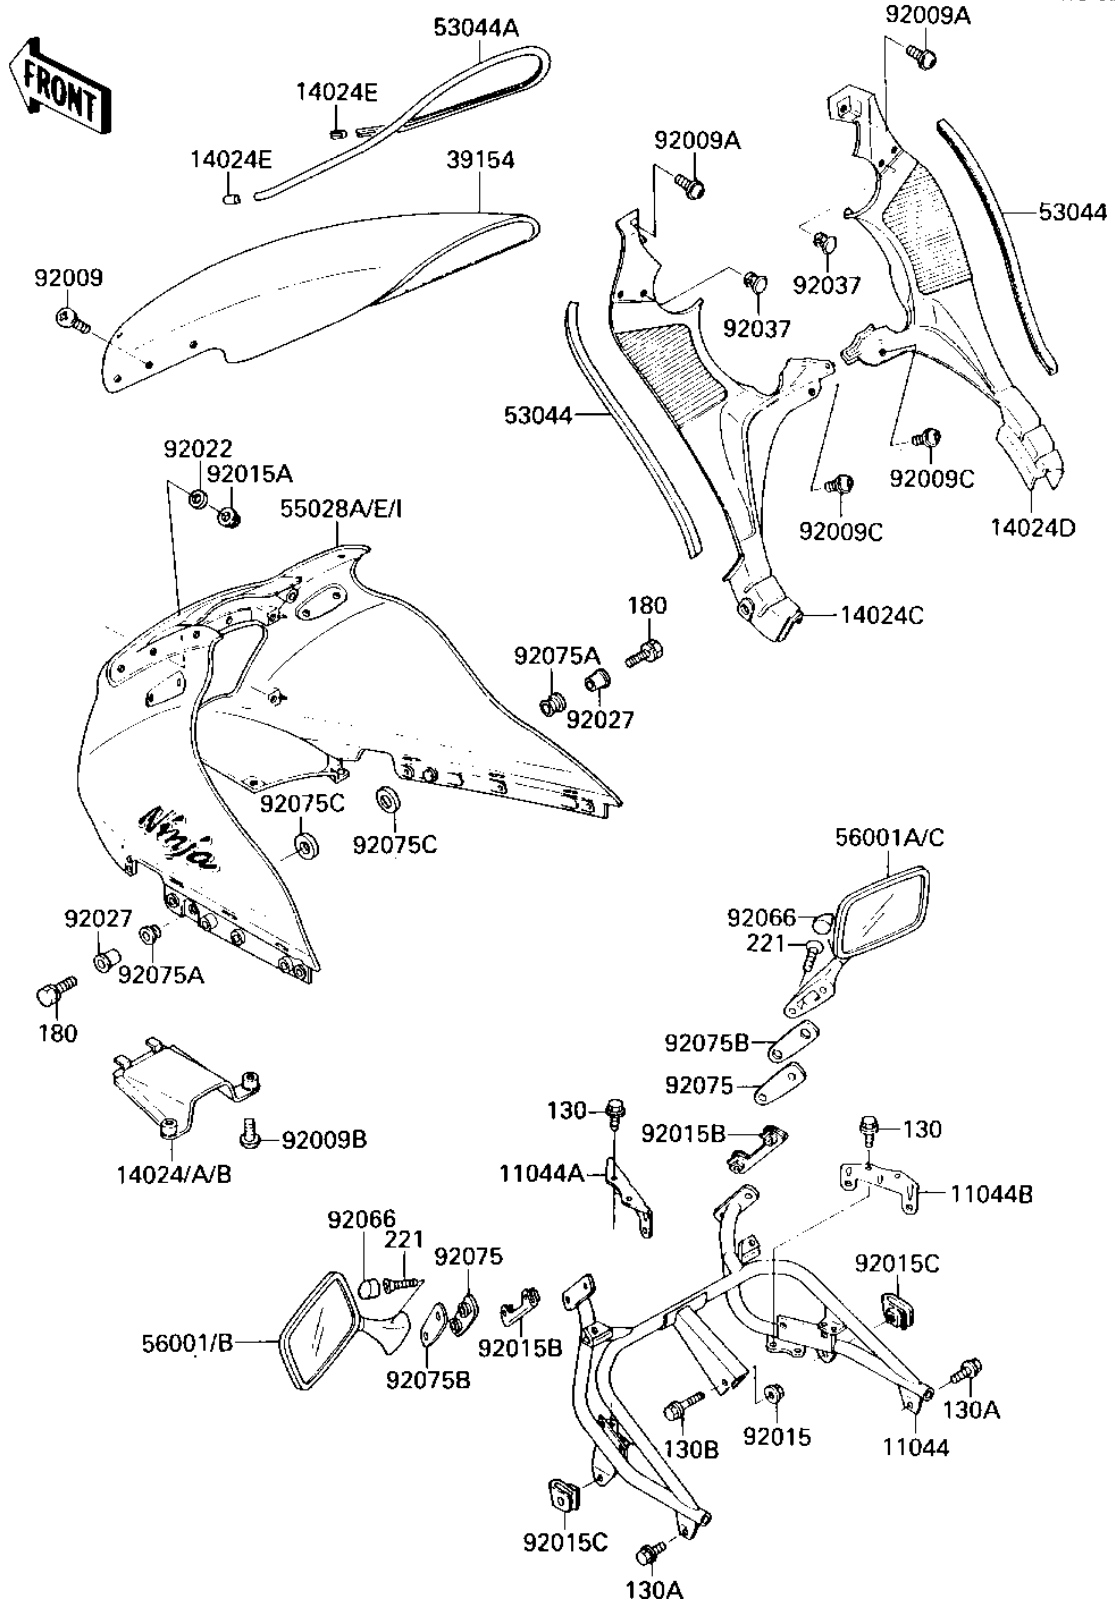

# 1987 Ninja® 1000R PARTS DIAGRAM

FAIRING

1'28/1-006/

# 1987 Ninja® 1000R PARTS LIST

## FAIRING

ITEM NAME	PART NUMBER	QUANTITY
BRACKET,UPPER COWLING (Ref # 11044)	11044-1175	1
BRACKET,IGNITION COIL (Ref # 11044A)	11044-1431	1
BRACKET,IGNITION COIL (Ref # 11044B)	11044-1432	1
COVER,UPPER COWLING UNDER (Can (Ref # 14024)	14024-1057-W4	1
COVER,UPPER COWLING U (Ref # 14024A)	14024-1057-6C	1
COVER,UPPER COWLING I (Ref # 14024C)	14024-1124	1
COVER,UPPER COWLING I (Ref # 14024D)	14024-1125	1
COVER,WINDSHIELD END (Ref # 14024E)	14025-1756	2
WINDSHIELD (Ref # 39154)	39154-1058	1
TRIM,COWLING (Ref # 53044)	53044-1120	2
TRIM,WINDSHIELD (Ref # 53044A)	53044-1133	1
COWLING,UPP,EBONY (Ref # 55028A)	55028-5165-H8	1
COWLING,UPP,M.G.GOLD (Canada) (Ref # 55028I)	55028-5301-W4	1
MIRROR-ASSY,LH (Ref # 56001B)	56001-1307	1
MIRROR-ASSY,RH (Ref # 56001C)	56001-1308	1
SCREW (Ref # 92009)	92009-1654	8
SCREW,5X25 (Ref # 92009A)	92009-1302	2
SCREW (Ref # 92009B)	92009-1653	2
SCREW,6X10 (Ref # 92009C)	92009-1402	2
NUT,FLANGED,8MM (Ref # 92015)	92015-1408	1
NUT,5MM,COWLING (Ref # 92015A)	92015-1343	8
NUT,MIRROR CLAMP,6MM (Ref # 92015B)	92015-1533	2
NUT (Ref # 92015C)	92015-1553	2
WASHER,NYLON,5.3X11.5 (Ref # 92022)	92022-1521	8
COLLAR (Ref # 92027)	92027-251	2
CLAMP (Ref # 92037)	92037-1579	4
PLUG (Ref # 92066)	92066-1280	4
DAMPER,MIRROR (Ref # 92075)	92075-1492	2
RUBBER,FENDER COVER (Ref # 92075A)	92075-174	2

## FAIRING

ITEM NAME	PART NUMBER	QUANTITY
DAMPER,MIRROR (Ref # 92075B)	92075-1745	2
DAMPER RUBBER (Ref # 92075C)	92075-175	2
BOLT (Ref # 130)	130B0612	4
BOLT,FLANGED,8X14 (Ref # 130A)	130G0814	2
BOLT-FLANGED,8X35,BLA (Ref # 130B)	130J0835	1
BOLT 6X30 (Ref # 180)	180B0630	2
SCREW-CSK-CROS,6X35 (Ref # 221)	221C0635	4