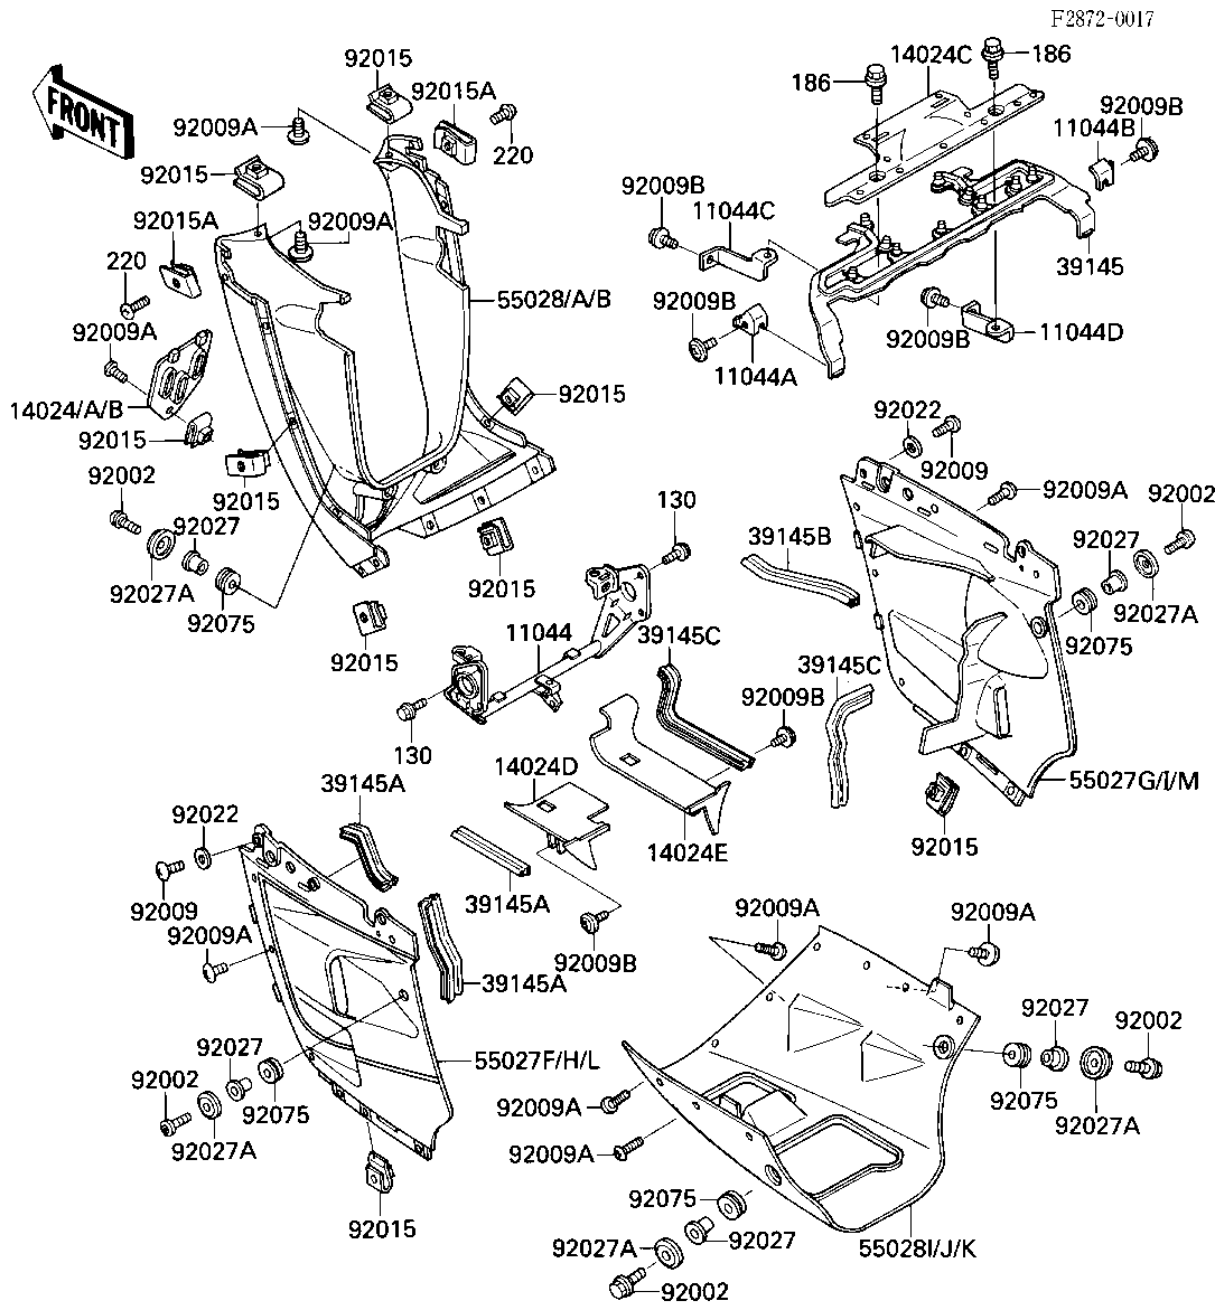

# 1987 Ninja® 1000R PARTS DIAGRAM

# 1987 Ninja® 1000R PARTS LIST

## FAIRING LOWERS

ITEM NAME	PART NUMBER	QUANTITY
BRACKET,OIL COOLER (Ref # 11044)	11044-1198	1
BRACKET,CENTER COVER, (Ref # 11044A)	11044-1441	1
BRACKET,CENTER COVER, (Ref # 11044B)	11044-1442	1
BRACKET,COWLING,SIDE, (Ref # 11044C)	11044-1580	1
BRACKET,COWLING,SIDE, (Ref # 11044D)	11044-1581	1
COVER,RESERVE TANK,P.A.WH (Can (Ref # 14024)	14024-1068-R1	1
COVER,RESERVE TANK,P. (Ref # 14024A)	14024-1068-T2	1
COVER,CNT (Ref # 14024C)	14024-1109	1
COVER,LOWER COWLING I (Ref # 14024D)	14024-1114	1
COVER,LOWER COWLING I (Ref # 14024E)	14024-1115	1
TRIM-SEAL,CENTER COVE (Ref # 39145)	39145-1054	1
TRIM-SEAL,SIDE COWLIN (Ref # 39145A)	39145-1055	3
TRIM-SEAL,SIDE COWLIN (Ref # 39145B)	39145-1056	1
TRIM-SEAL,SIDE COWLIN (Ref # 39145C)	39145-1057	2
COWLING-ASSY,SIDE,LH, (Ref # 55027H)	55027-5018-T4	1
COWLING-ASSY,SIDE,RH, (Ref # 55027I)	55027-5019-T4	1
COWLING-ASSY,SIDE,LH,WHIT (Can (Ref # 55027L)	55027-5029-W5	1
COWLING-ASSY,SIDE,RH,WHIT (Can (Ref # 55027M)	55027-5030-W5	1
COWLING,FR,P.A.WHITE (Canada) (Ref # 55028)	55028-1090-R1	1
COWLING,FR,P.C.GRAY (Ref # 55028A)	55028-1090-T2	1
COWLING,LWR,P.C.GRAY (Ref # 55028J)	55028-5201-T2	1
COWLING,LWR,P.A.WHITE (Canada) (Ref # 55028K)	55028-5302-R1	1
BOLT,SOCKET,6X18 (Ref # 92002)	92150-1553	6
SCREW,SEAT COVER (Ref # 92009)	92009-1186	6
SCREW (Ref # 92009A)	92009-1653	21
SCREW,6X10 (Ref # 92009B)	92009-1402	6
NUT (Ref # 92015)	92015-1710	21
NUT,4MM (Ref # 92015A)	92015-1558	2
WASHER PL 5.2X18X1.2 (Ref # 92022)	92022-285	6