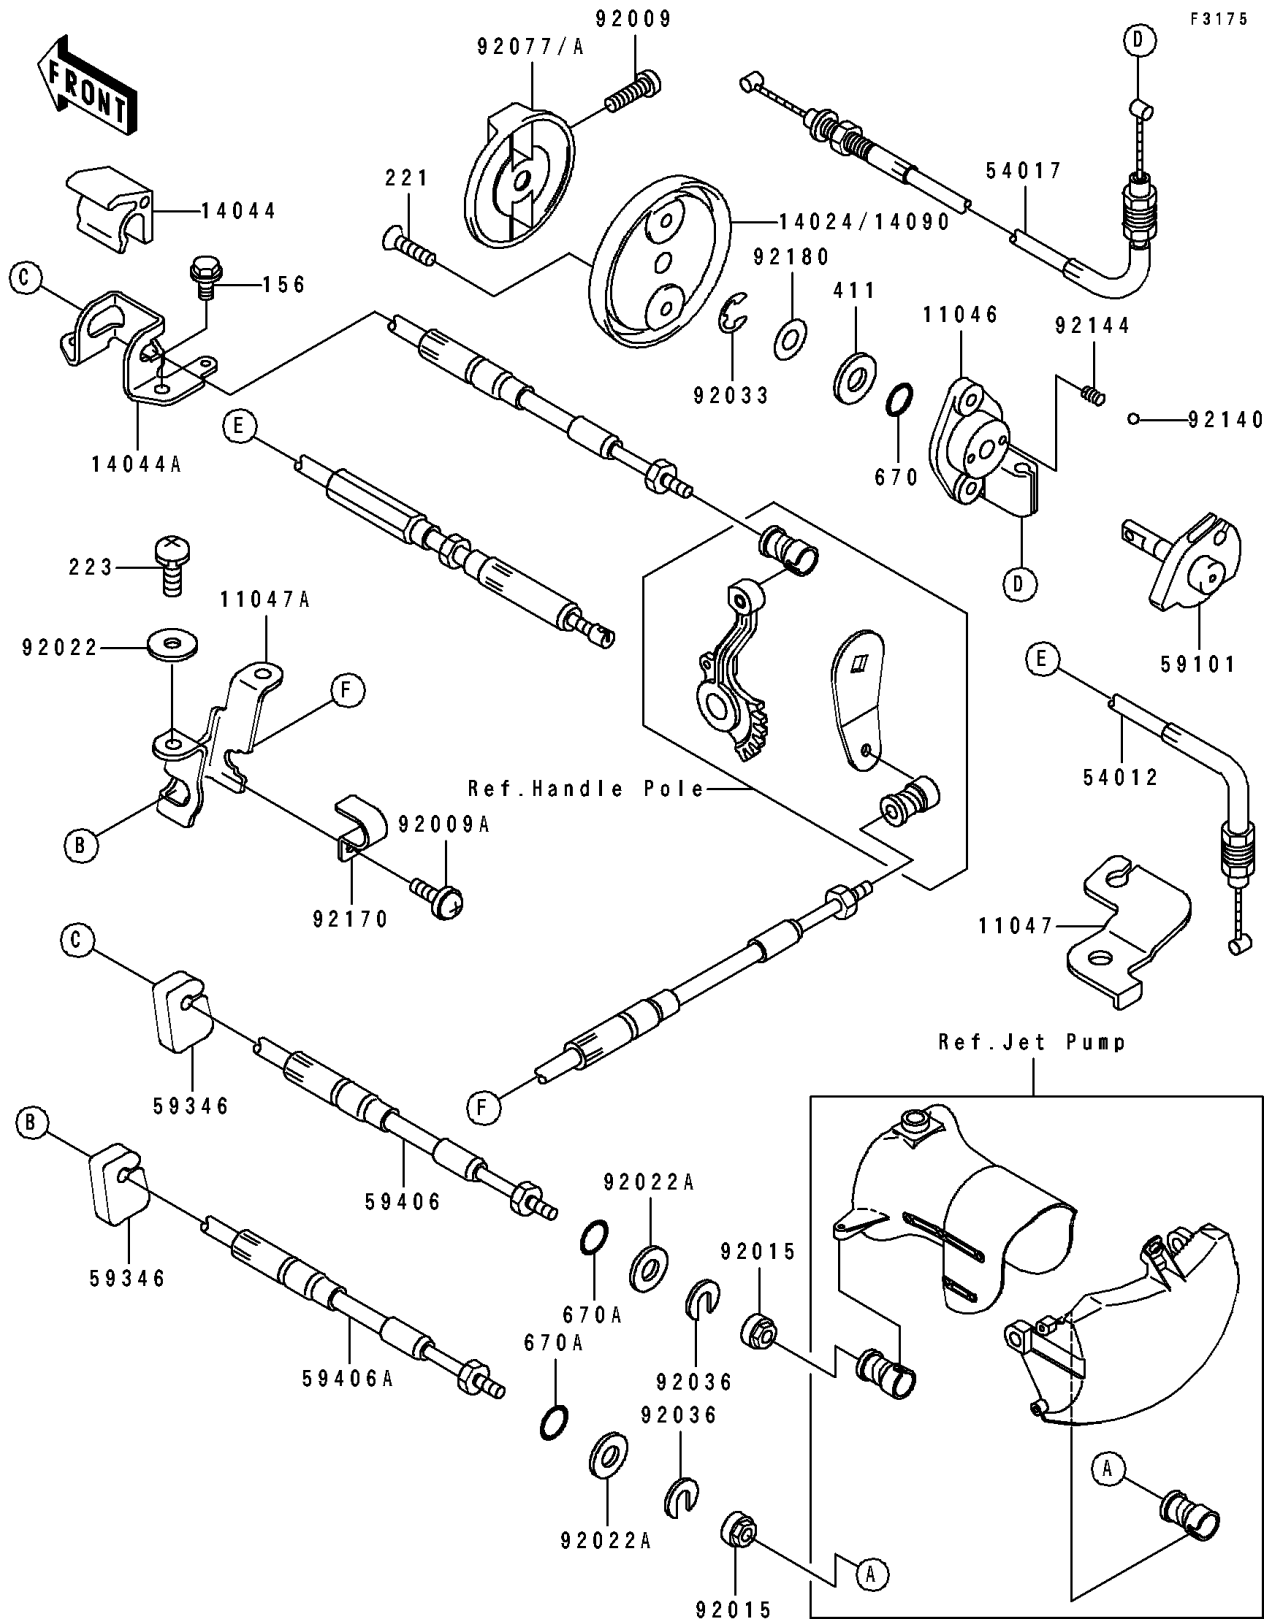

1991 SC PARTS DIAGRAM

Cables

1991 SC PARTS LIST

Cables

ITEM NAME	PART NUMBER	QUANTITY
BRACKET,STARTER CABLE (Ref # 11046)	11046-3712	1
BRACKET,THROTTLE CABLE (Ref # 11047)	11047-3714	1
BRACKET,REVERSE CABLE (Ref # 11047A)	11047-3722	1
COVER,STARTER (Ref # 14024)	14024-3813	1
HOLDER-CABLE,STEERING (Ref # 14044)	14044-3714	1
HOLDER-CABLE,STEERING (Ref # 14044A)	14044-3717	1
CABLE-THROTTLE (Ref # 54012)	54012-3730	1
CABLE-STARTER (Ref # 54017)	54017-3721	1
REEL,STARTER CABLE (Ref # 59101)	59101-3704	1
DETENT (Ref # 59346)	59346-504	2
CABLE-STRG (Ref # 59406)	59406-3724	1
CABLE-STRG,REVERSE (Ref # 59406A)	59406-3725	1
SCREW,4X8 (Ref # 92009)	92009-3729	1
SCREW,5X12 (Ref # 92009A)	92009-3740	1
NUT,20MM (Ref # 92015)	92015-526	2
WASHER,6.5X20X1.5 (Ref # 92022)	92022-3710	2
WASHER (Ref # 92022A)	92022-535	2
RING-SNAP,7MM (Ref # 92033)	92033-3704	1
RING-SNAP (Ref # 92036)	92036-501	2
KNOB,FUEL TAP (Ref # 92077)	92077-3704	1
BALL,3MM (Ref # 92140)	92140-3702	2
SPRING (Ref # 92144)	92144-3712	2
CLAMP (Ref # 92170)	92170-3724	1
SHIM,8.5X18X0.15 (Ref # 92180)	92180-3702	AR
BOLT-WP,6X12 (Ref # 156)	156R0612	2
SCREW-CSK-CROS,5X16 (Ref # 221)	221R0516	2
SCREW-PAN-WS-CROS,6X16 (Ref # 223)	223R0616	2
WASHER-PLAIN,8MM (Ref # 411)	411S0800	1
O RING,8MM (Ref # 670)	670B1508	1

1991 SC PARTS LIST

Cables

ITEM NAME	PART NUMBER	QUANTITY
O RING,11MM (Ref # 670A)	670B2011	2