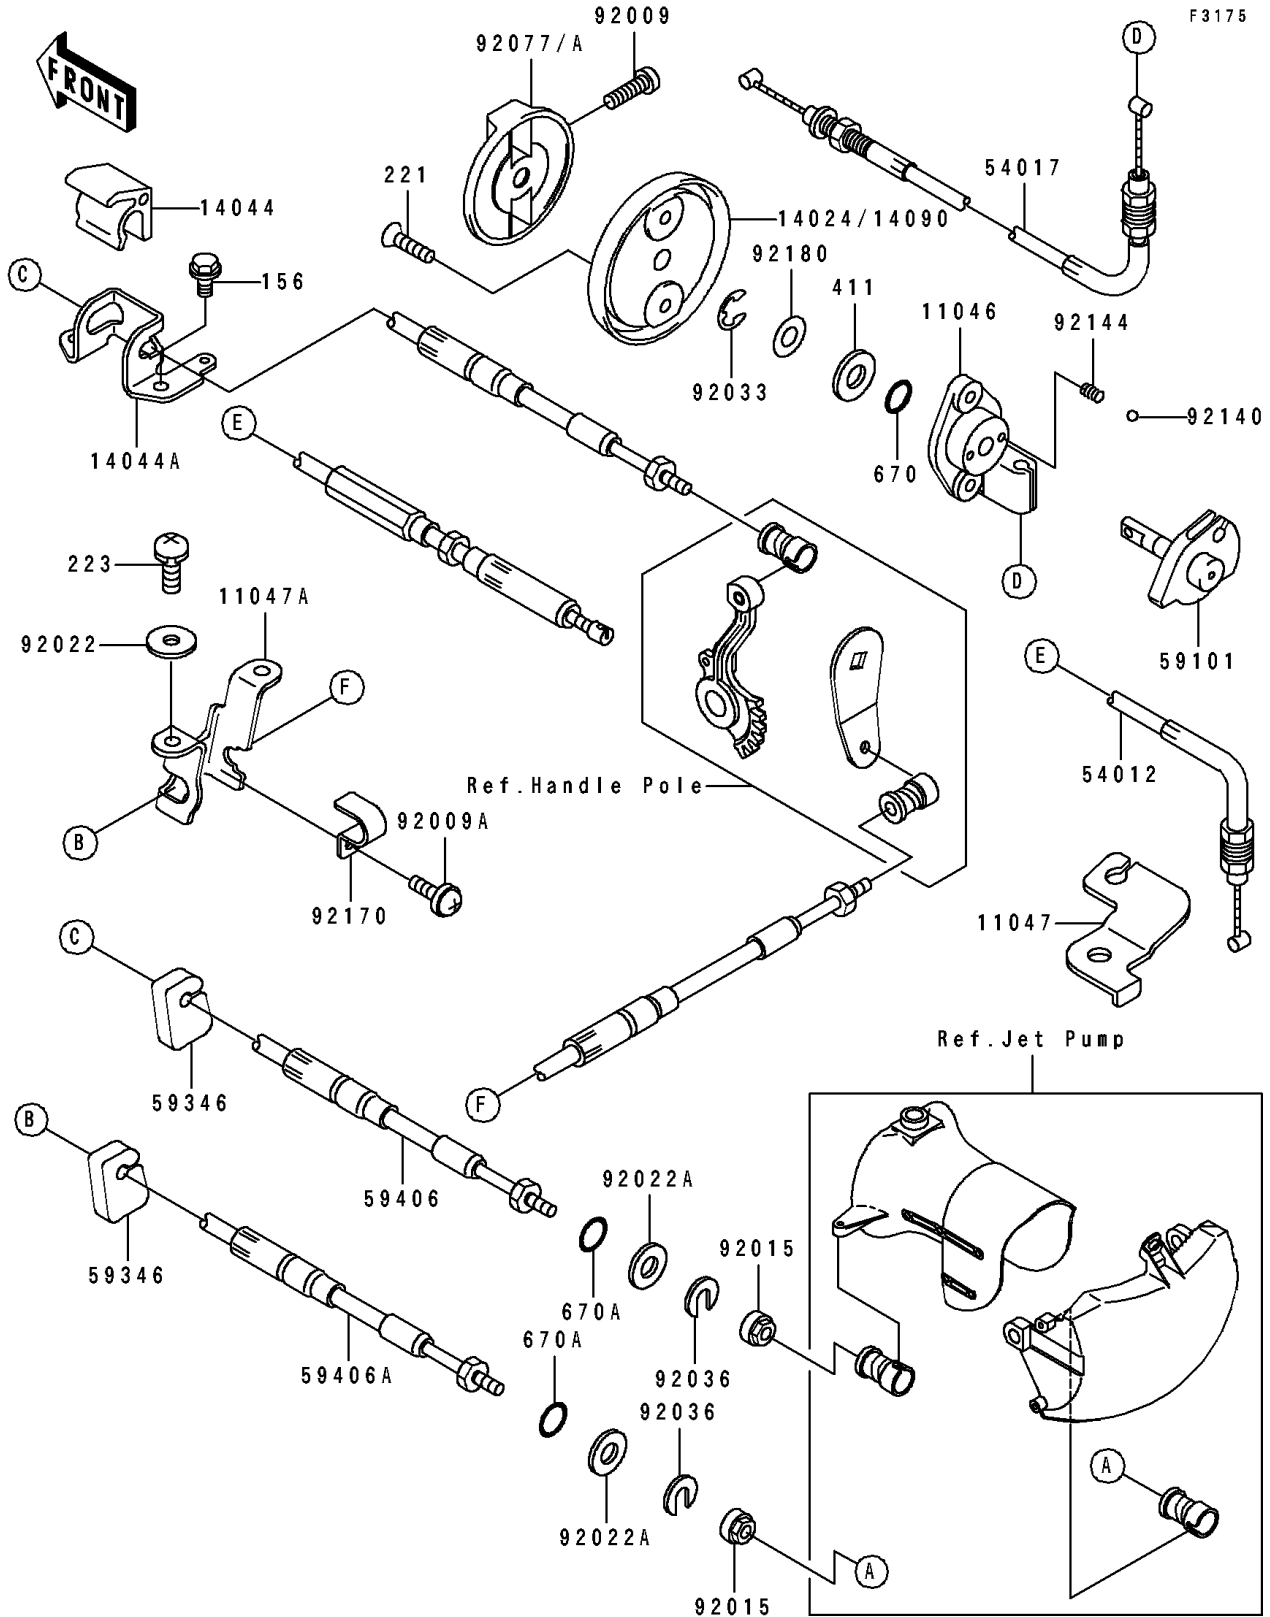

1994 SC PARTS DIAGRAM

Cables

1994 SC PARTS LIST

Cables

ITEM NAME	PART NUMBER	QUANTITY
BRACKET,STARTER CABLE (Ref # 11046)	11046-3712	1
BRACKET,THROTTLE CABLE (Ref # 11047)	11047-3714	1
BRACKET,REVERSE CABLE (Ref # 11047A)	11047-3722	1
HOLDER-CABLE,STEERING (Ref # 14044)	14044-3714	1
HOLDER-CABLE,STEERING (Ref # 14044A)	14044-3717	1
COVER,STARTER (Ref # 14090)	14090-3728	1
CABLE-THROTTLE (Ref # 54012)	54012-3730	1
CABLE-STARTER (Ref # 54017)	54017-3721	1
REEL,STARTER CABLE (Ref # 59101)	59101-3704	1
DETENT (Ref # 59346)	59346-504	2
CABLE-STRG (Ref # 59406)	59406-3724	1
CABLE-STRG,REVERSE (Ref # 59406A)	59406-3725	1
SCREW,4X8 (Ref # 92009)	92009-3729	1
SCREW,5X12 (Ref # 92009A)	92009-3740	1
NUT,20MM (Ref # 92015)	92015-526	2
WASHER,6.5X20X1.5 (Ref # 92022)	92022-3710	2
WASHER (Ref # 92022A)	92022-535	2
RING-SNAP,7MM (Ref # 92033)	92033-3704	1
RING-SNAP (Ref # 92036)	92036-501	2
KNOB,FUEL TAP (Ref # 92077A)	92077-3719	1
BALL,3MM (Ref # 92140)	92140-3702	2
SPRING (Ref # 92144)	92144-3712	2
CLAMP (Ref # 92170)	92170-3724	1
SHIM,8.5X18X0.15 (Ref # 92180)	92180-3702	AR
BOLT-WP,6X12 (Ref # 156)	156R0612	2
SCREW-CSK-CROS,5X16 (Ref # 221)	221R0516	2
SCREW-PAN-WS-CROS,6X16 (Ref # 223)	223R0616	2
WASHER-PLAIN,8MM (Ref # 411)	411S0800	1
O RING,8MM (Ref # 670)	670B1508	1

1994 SC PARTS LIST

Cables

ITEM NAME	PART NUMBER	QUANTITY
O RING,11MM (Ref # 670A)	670B2011	2