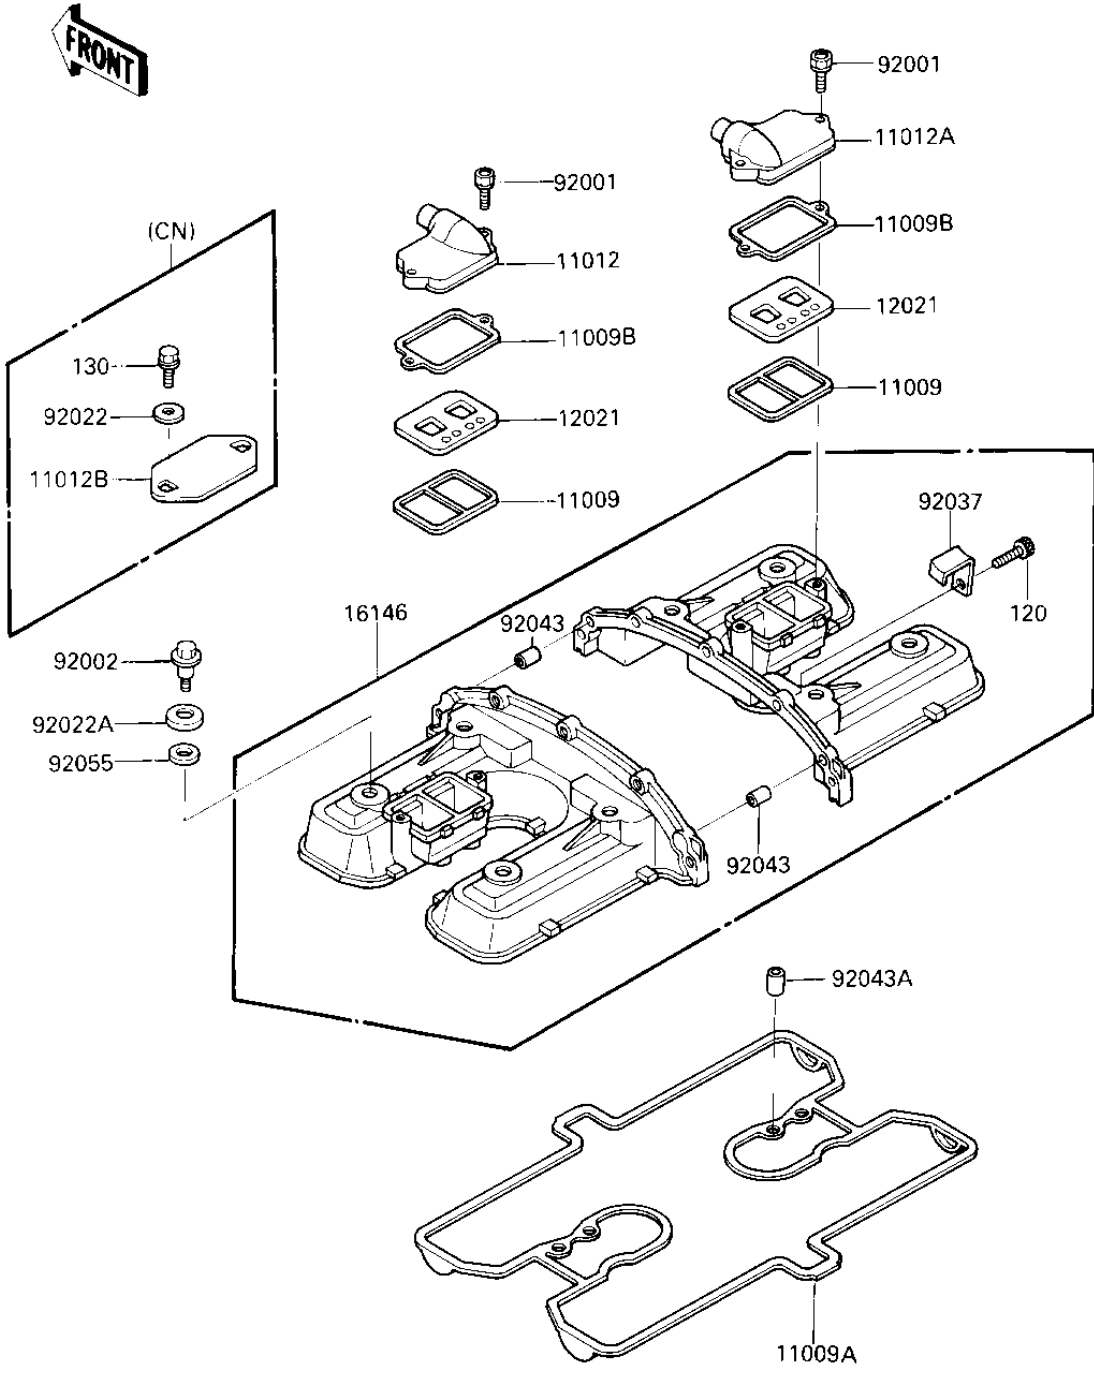

1986 Voyager XII PARTS DIAGRAM

CYLINDER HEAD COVER

EX-112 11/87

QTY	PART NO.	DESCRIPTION
1	92001	BOLT
1	11012A	FRONT COVER
1	11009B	RIGHT SIDE COVER
1	12021	RIGHT SIDE COVER GASKET
1	11009	LEFT SIDE COVER
1	11012B	FRONT COVER GASKET
1	92037	CLIP
9	120	SCREW
9	92043	PIN
9	92002	BOLT
9	92022A	WASHER
9	92055	WASHER
9	92043A	PIN
1	11009A	RIGHT SIDE COVER GASKET

1986 Voyager XII PARTS LIST

CYLINDER HEAD COVER

ITEM NAME	PART NUMBER	QUANTITY
GASKET, REED VALVE (Ref # 11009)	11009-1905	2
GASKET, CYLINDER HEAD (Ref # 11009A)	11009-1559	1
GASKET, REED VALVE (Ref # 11009B)	11009-1595	2
CAP, REED VALVE, LH (Ref # 11012)	11012-1487	1
CAP, REED VALVE, RH (Ref # 11012A)	11012-1488	1
CAP, REED VALVE (Canada) (Ref # 11012B)	11012-1530	2
VALVE-ASSY-REED (Ref # 12021)	12021-1053	2
COVER-ASSY, CYLINDER H (Ref # 16146)	16146-1067	1
BOLT, FLANGED, 6X22 (Ref # 92001)	92001-1352	4
BOLT (Ref # 92002)	92150-1447	8
WASHER 6.5X20X1.6T (Ref # 92022)	92022-125	4
WASHER, HEAD COVER BOL (Ref # 92022A)	92022-1637	8
CLAMP (Ref # 92037)	92037-1764	1
PIN, DOWEL, 4.2X6X12 (Ref # 92043)	92043-1262	2
PIN, DOWEL, 6.2X8X14 (Ref # 92043A)	92043-1263	4
RING-O, HEAD COVER BOL (Ref # 92055)	92055-1225	8
BOLT, 6X25 (Ref # 120)	120P0625	5
BOLT (Ref # 130)	130B0614	4