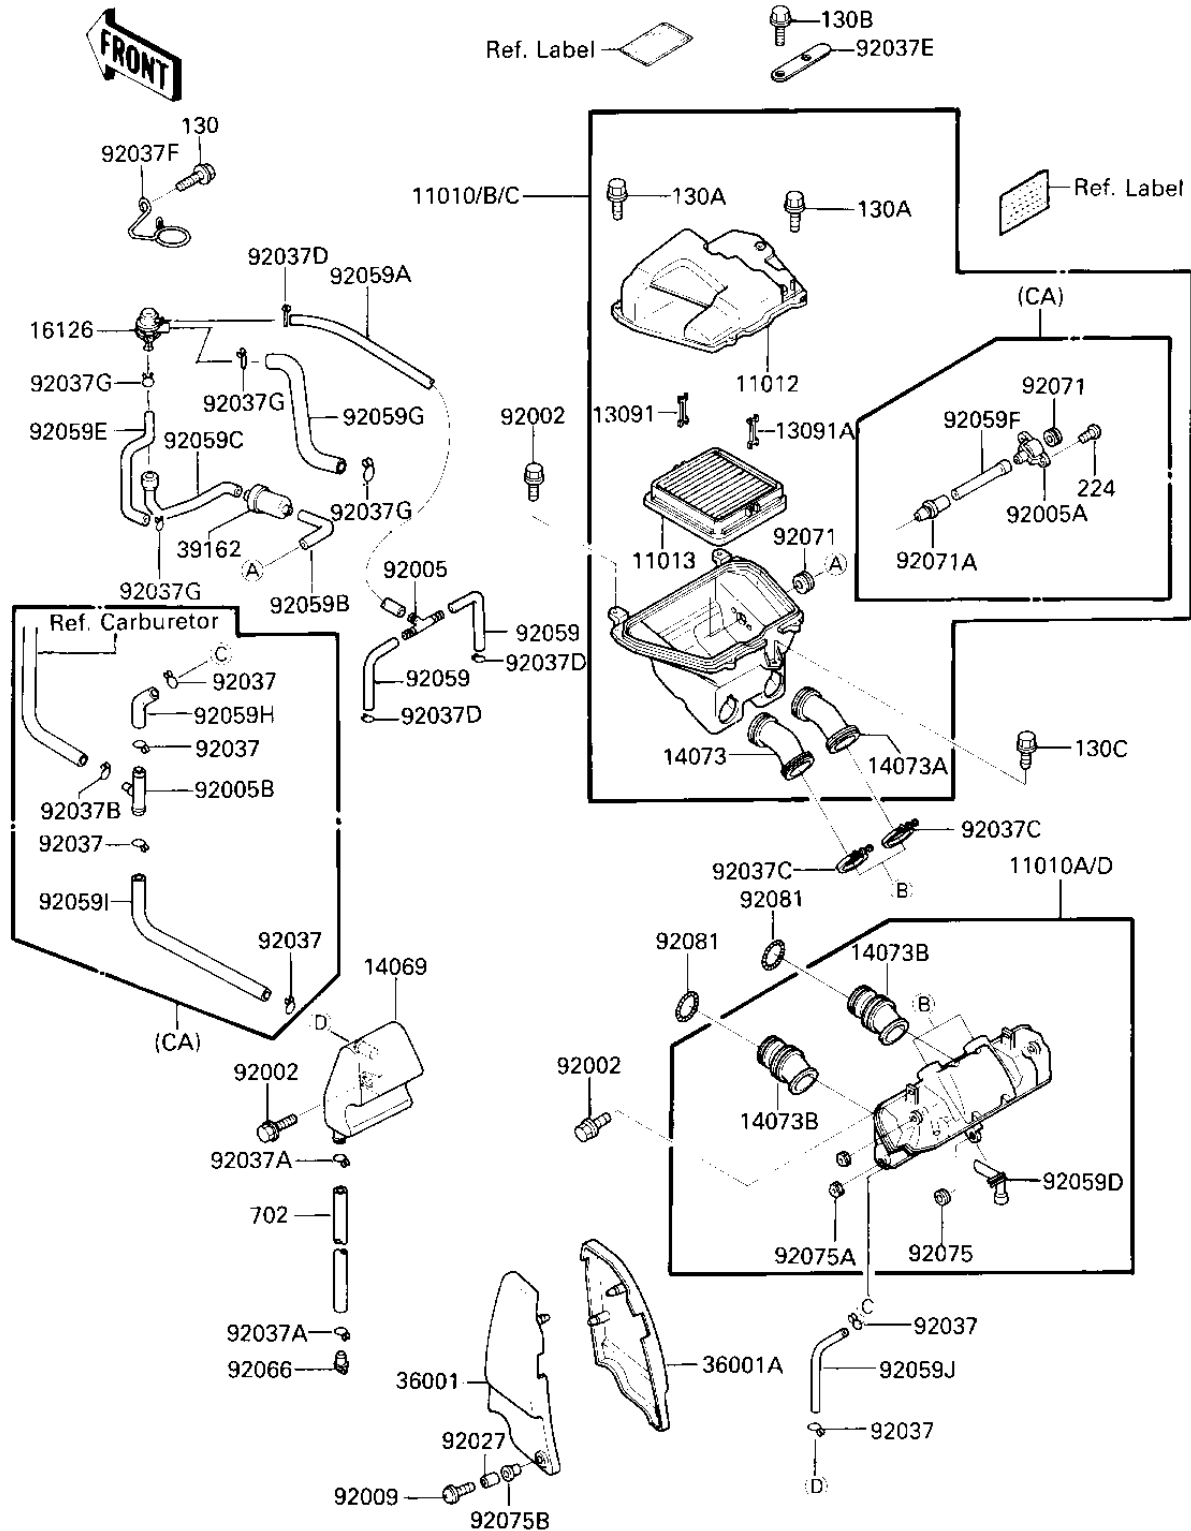

1986 Voyager XII PARTS DIAGRAM

AIR CLEANER

E.1150-9211

1986 Voyager XII PARTS LIST

AIR CLEANER

ITEM NAME	PART NUMBER	QUANTITY
FILTER-ASSY-AIR,UPP (Ref # 11010)	11010-1273	1
FILTER-ASSY-AIR,LWR (Ref # 11010A)	11010-1274	1
FILTER-ASSY-AIR,UPP (Ref # 11010B)	11010-1297	1
FILTER-ASSY-AIR,UPP (Canada) (Ref # 11010C)	11010-1301	1
FILTER-ASSY-AIR,LWR (Ref # 11010D)	11010-1314	1
CAP,AIR FILTER (Ref # 11012)	11012-1490	1
ELEMENT-AIR FILTER (Ref # 11013)	11013-1137	1
HOLDER,FR (Ref # 13091)	13091-1420	1
HOLDER,RR (Ref # 13091A)	13091-1432	1
BREATHER,TANK (Ref # 14069)	14069-1053	1
DUCT,LH (Ref # 14073)	14073-1241	1
DUCT,RH (Ref # 14073A)	14073-1242	1
DUCT,CARBURETOR (Ref # 14073B)	14073-1255	4
VALVE ASSY,AIR SWITCH (Ref # 16126)	16126-1005	1
COVER-SIDE,AIR FILTER (Ref # 36001)	36001-1334	1
COVER-SIDE,AIR FILTER (Ref # 36001A)	36001-1335	1
SILENCER (Ref # 39162)	39162-1003	1
BOLT,6X16 (Ref # 92002)	92002-1136	5
FITTING,TUBE (Ref # 92005)	92005-1017	1
FITTING (Ref # 92005A)	92005-1139	1
FITTING (Ref # 92005B)	92005-1149	1
SCREW,6X22 (Ref # 92009)	92009-1441	2
COLLAR,L=13.1,BLACK (Ref # 92027)	92027-1450	2
CLAMP-HOSE (Ref # 92037)	92037-1104	2
CLAMP-HOSE (Ref # 92037)	92037-1104	4
CLAMP,CHAIN OILER (Ref # 92037A)	92037-147	2
CLAMP,TUBE (Ref # 92037B)	92037-1482	1
CLAMP (Ref # 92037C)	92037-1554	2
CLAMP (Ref # 92037D)	92037-1610	3