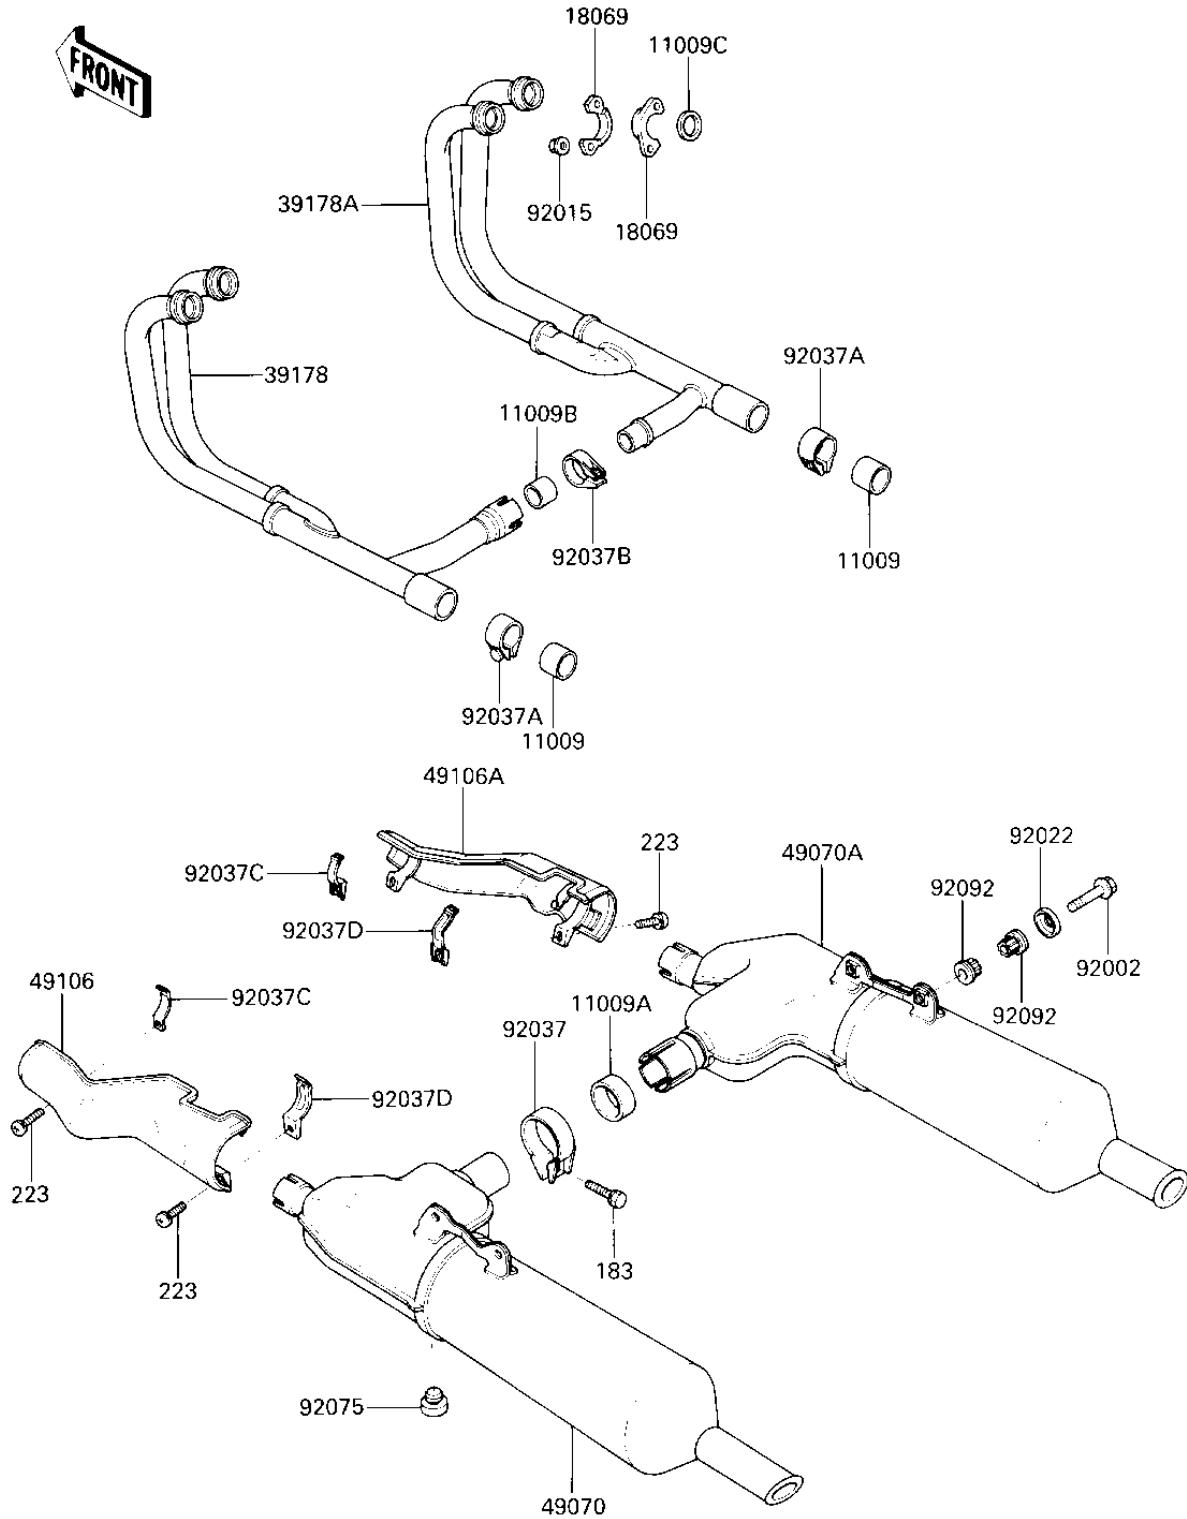

# 1986 Voyager XII PARTS DIAGRAM

MUFFLER

EJ140-0256

F	I
1	
1	
1	
1	
1	
3	
3	
4	
4	
4	
9	
9	
9	
9	
9	
9	
9	
9	
9	

# 1986 Voyager XII PARTS LIST

## MUFFLER

ITEM NAME	PART NUMBER	QUANTITY
GASKET,EXHAUST PIPE C (Ref # 11009)	11009-1666	2
GASKET,MUFFLER (Ref # 11009A)	11009-1629	1
GASKET,EXHAUST MANUFO (Ref # 11009B)	11009-1668	1
GASKET,EXHAUST PIPE H (Ref # 11009C)	11009-1906	4
HOLDER-EXHAUST PIPE (Ref # 18069)	18069-1070	8
MANIFOLD-COMP-EXHAUST (Ref # 39178)	39178-1100	1
MANIFOLD-COMP-EXHAUST (Ref # 39178A)	39178-1101	1
MUFFLER-COMP,LH (Ref # 49070)	49070-1112	1
MUFFLER-COMP,RH (Ref # 49070A)	49070-1113	1
COVER-MUFFLER,LH (Ref # 49106)	49106-1069	1
COVER-MUFFLER,RH (Ref # 49106A)	49106-1070	1
BOLT (Ref # 92002)	92002-1826	4
NUT,8MM (Ref # 92015)	92015-1398	8
WASHER,PLAIN (Ref # 92022)	92022-289	4
CLAMP,MUFFLER CONNECT (Ref # 92037)	92037-1055	1
CLAMP,MUFFLER (Ref # 92037A)	92037-1228	2
CLAMP,MUFFLER (Ref # 92037B)	92037-1258	1
CLAMP,MUFFLER COVER,F (Ref # 92037C)	92037-1752	2
CLAMP,MUFFLER COVER,R (Ref # 92037D)	92037-1753	2
DAMPER,STAND STOPPER (Ref # 92075)	92075-1045	1
BUSHING-RUBBER (Ref # 92092)	92092-1013	8
BOLT-UPSET-WS-SMALL (Ref # 183)	183J0835	1
SCREW-PAN-WS-CROS (Ref # 223)	223X0625	4