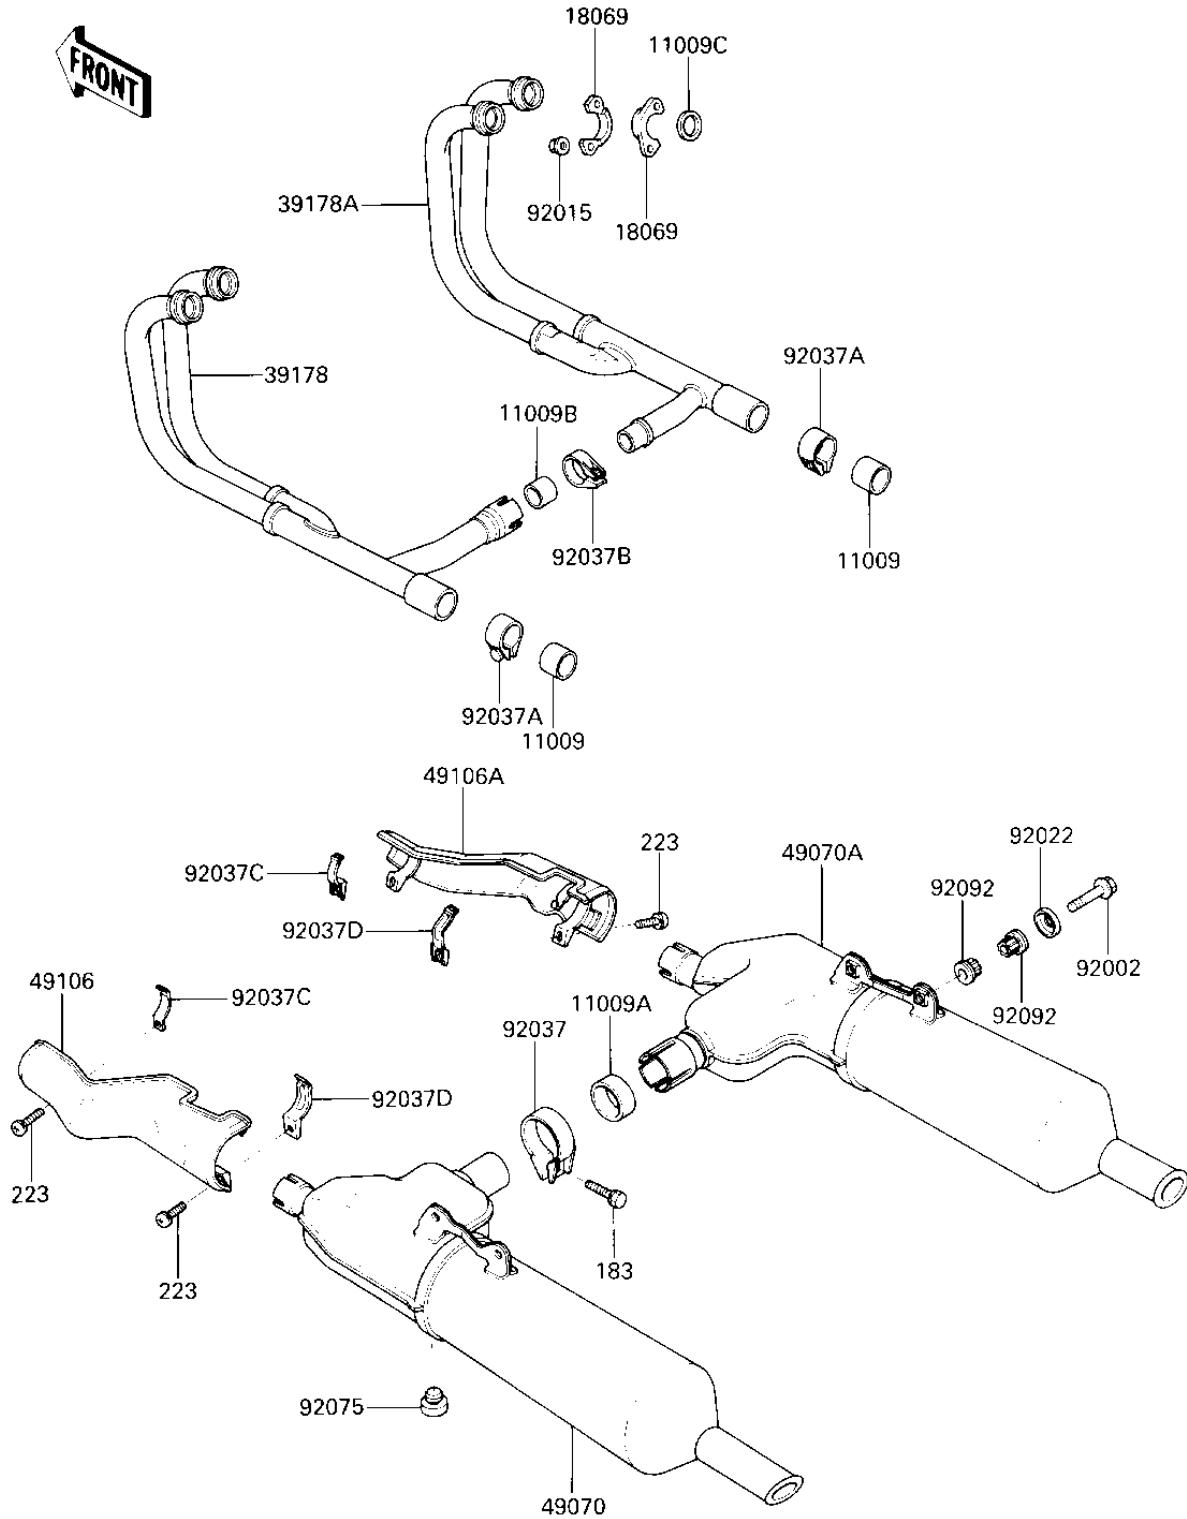

1986 Voyager XII PARTS DIAGRAM

MUFFLER

EJ140-0256

F	I
1	
1	
1	
1	
1	
3	
3	
4	
4	
4	
9	
9	
9	
9	
9	
9	
9	
9	
9	

1986 Voyager XII PARTS LIST

MUFFLER

ITEM NAME	PART NUMBER	QUANTITY
GASKET,EXHAUST PIPE C (Ref # 11009)	11009-1666	2
GASKET,MUFFLER (Ref # 11009A)	11009-1629	1
GASKET,EXHAUST MANUFO (Ref # 11009B)	11009-1668	1
GASKET,EXHAUST PIPE H (Ref # 11009C)	11009-1906	4
HOLDER-EXHAUST PIPE (Ref # 18069)	18069-1070	8
MANIFOLD-COMP-EXHAUST (Ref # 39178)	39178-1100	1
MANIFOLD-COMP-EXHAUST (Ref # 39178A)	39178-1101	1
MUFFLER-COMP,LH (Ref # 49070)	49070-1112	1
MUFFLER-COMP,RH (Ref # 49070A)	49070-1113	1
COVER-MUFFLER,LH (Ref # 49106)	49106-1069	1
COVER-MUFFLER,RH (Ref # 49106A)	49106-1070	1
BOLT (Ref # 92002)	92002-1826	4
NUT,8MM (Ref # 92015)	92015-1398	8
WASHER,PLAIN (Ref # 92022)	92022-289	4
CLAMP,MUFFLER CONNECT (Ref # 92037)	92037-1055	1
CLAMP,MUFFLER (Ref # 92037A)	92037-1228	2
CLAMP,MUFFLER (Ref # 92037B)	92037-1258	1
CLAMP,MUFFLER COVER,F (Ref # 92037C)	92037-1752	2
CLAMP,MUFFLER COVER,R (Ref # 92037D)	92037-1753	2
DAMPER,STAND STOPPER (Ref # 92075)	92075-1045	1
BUSHING-RUBBER (Ref # 92092)	92092-1013	8
BOLT-UPSET-WS-SMALL (Ref # 183)	183J0835	1
SCREW-PAN-WS-CROS (Ref # 223)	223X0625	4