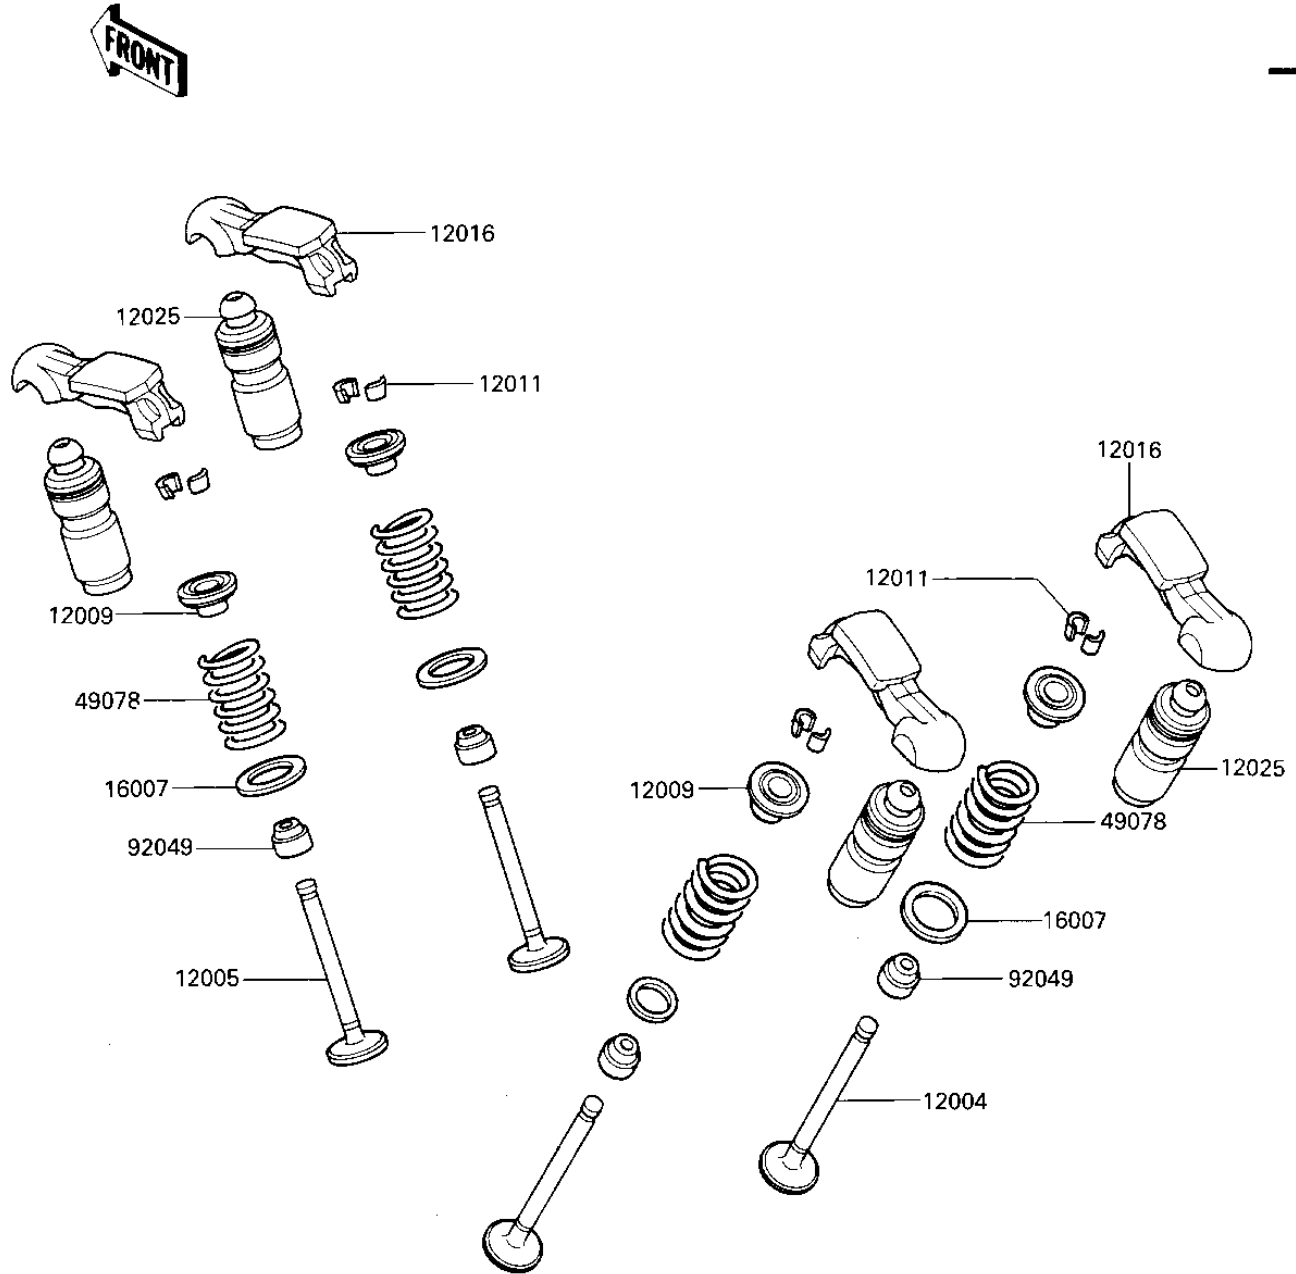

1986 Voyager XII PARTS DIAGRAM

ROCKER ARMS/VALVES

E1210-0045

1
1
1
1
1
1
1
4
9

1986 Voyager XII PARTS LIST

ROCKER ARMS/VALVES

ITEM NAME	PART NUMBER	QUANTITY
VALVE-INTAKE (Ref # 12004)	12004-1065	8
VALVE-EXHAUST (Ref # 12005)	12005-1074	8
RETAINER-VALVE SPRING (Ref # 12009)	12009-1054	16
SPLIT KEEPER,VALVE SP (Ref # 12011)	12011-1003	32
ARM-ROCKER (Ref # 12016)	12016-1066	16
ADJUSTER-LASH (Ref # 12025)	12025-1052	16
SEAT-SPRING (Ref # 16007)	16007-1144	16
SPRING-ENGINE VALVE (Ref # 49078)	49078-1073	16
SEAL-OIL,RVC2-5.5X8.5 (Ref # 92049)	92049-1062	16