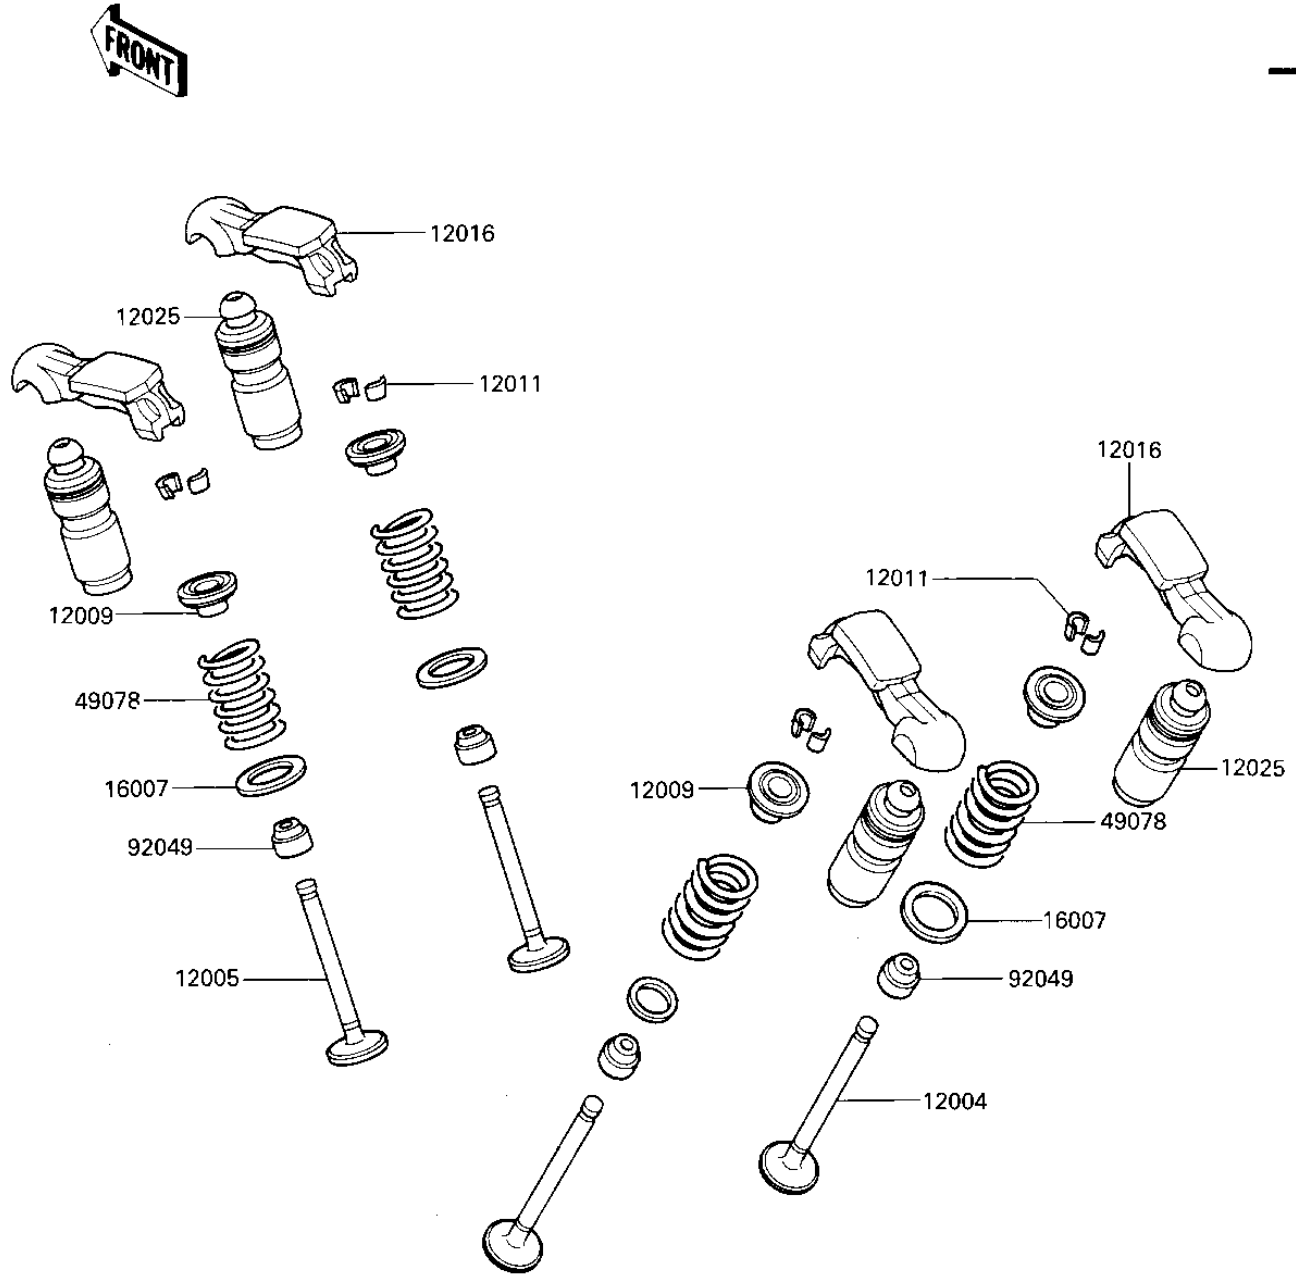

# 1986 Voyager XII PARTS DIAGRAM

## ROCKER ARMS/VALVES

E1210-0045

FRONT  
1  
1  
1  
1  
1  
1  
1  
4  
9

# 1986 Voyager XII PARTS LIST

## ROCKER ARMS/VALVES

ITEM NAME	PART NUMBER	QUANTITY
VALVE-INTAKE (Ref # 12004)	12004-1065	8
VALVE-EXHAUST (Ref # 12005)	12005-1074	8
RETAINER-VALVE SPRING (Ref # 12009)	12009-1054	16
SPLIT KEEPER,VALVE SP (Ref # 12011)	12011-1003	32
ARM-ROCKER (Ref # 12016)	12016-1066	16
ADJUSTER-LASH (Ref # 12025)	12025-1052	16
SEAT-SPRING (Ref # 16007)	16007-1144	16
SPRING-ENGINE VALVE (Ref # 49078)	49078-1073	16
SEAL-OIL,RVC2-5.5X8.5 (Ref # 92049)	92049-1062	16