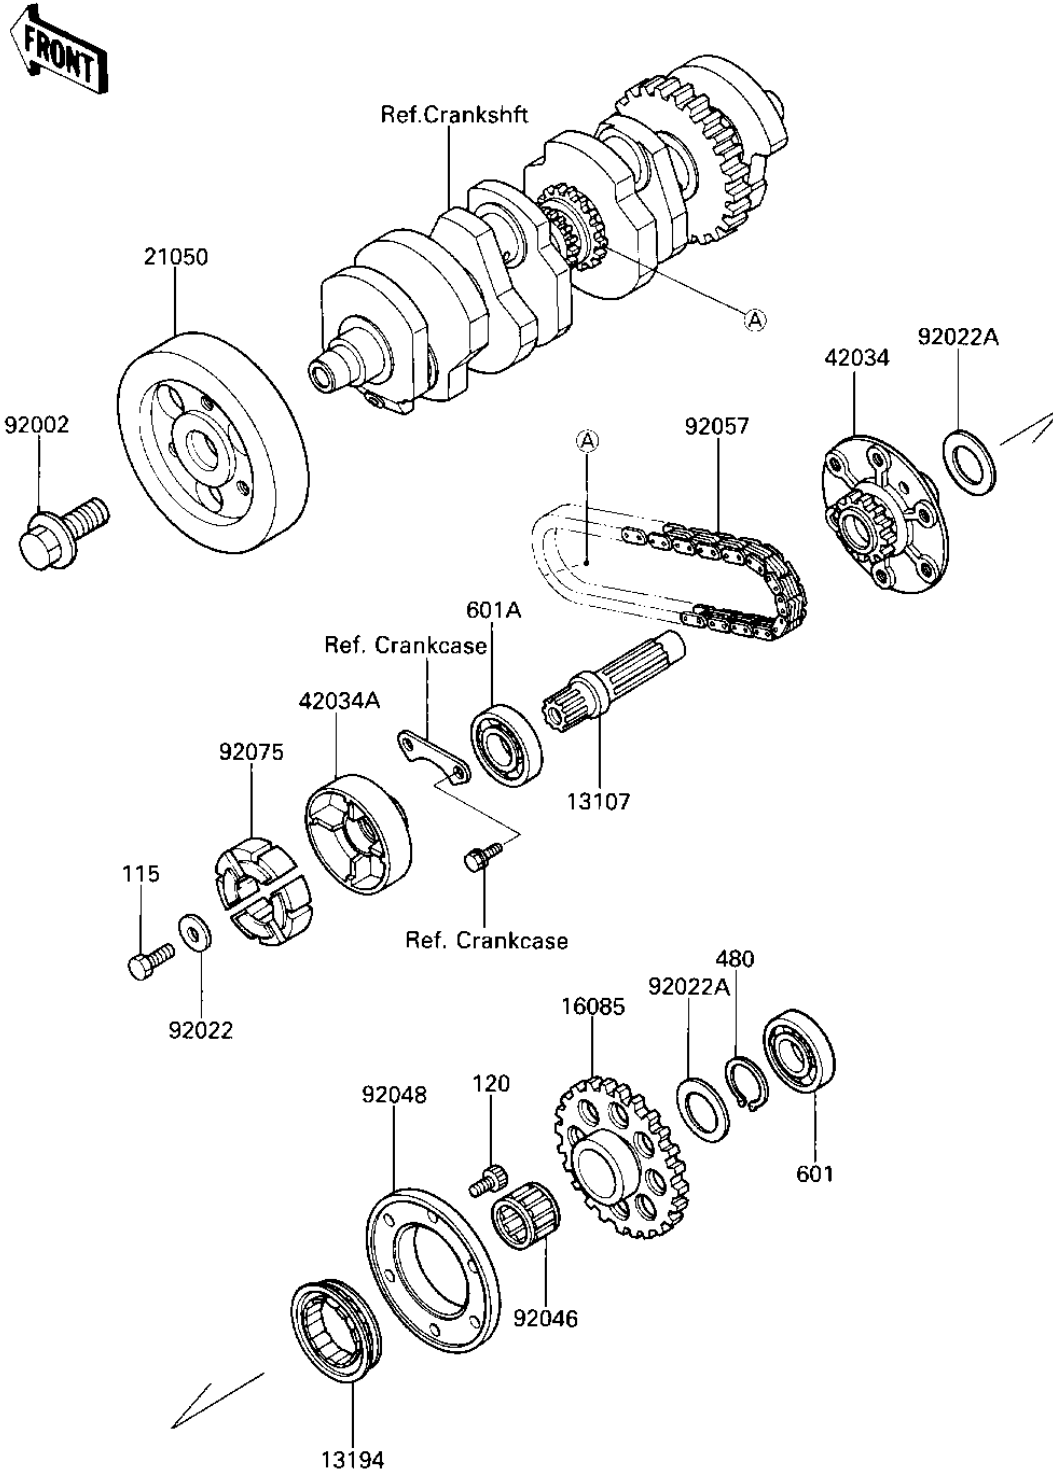

# 1986 Voyager XII PARTS DIAGRAM

## SECONDARY SHAFT/STARTER CLUTCH

E1322-0009

# 1986 Voyager XII PARTS LIST

## SECONDARY SHAFT/STARTER CLUTCH

ITEM NAME	PART NUMBER	QUANTITY
SHAFT (Ref # 13107)	13107-1192	1
CLUTCH-ONEWAY (Ref # 13194)	13194-1067	1
GEAR,ONEWAY CLUTCH (Ref # 16085)	16085-1152	1
FLYWHEEL (Ref # 21050)	21050-1117	1
COUPLING (Ref # 42034)	42034-1082	1
COUPLING (Ref # 42034A)	42034-1083	1
BOLT (Ref # 92002)	92002-1862	1
WASHER,8X22X3 (Ref # 92022)	92022-1518	1
WASHER-THRUST (Ref # 92022A)	92022-225	2
BEARING,NEEDLE,K25302 (Ref # 92046)	92046-1022	1
OUTER,ONE WAY CLUTCH (Ref # 92048)	92048-1065	1
CHAIN-GENERATOR (Ref # 92057)	92057-1276	1
DAMPER,COUPLING (Ref # 92075)	92075-1790	4
UNAVAILABLE IN PRICE BOOK (Ref # 115)	115G1820	1
UNAVAILABLE IN PRICE BOOK (Ref # 120)	120PQ612	6
CIRCLIP,25M/M (Ref # 480)	480J2500	1
BEARING,BALL,#6203Z (Ref # 601)	601A6203Z	1
BEARING BALL #6204 (Ref # 601A)	601B6204	1