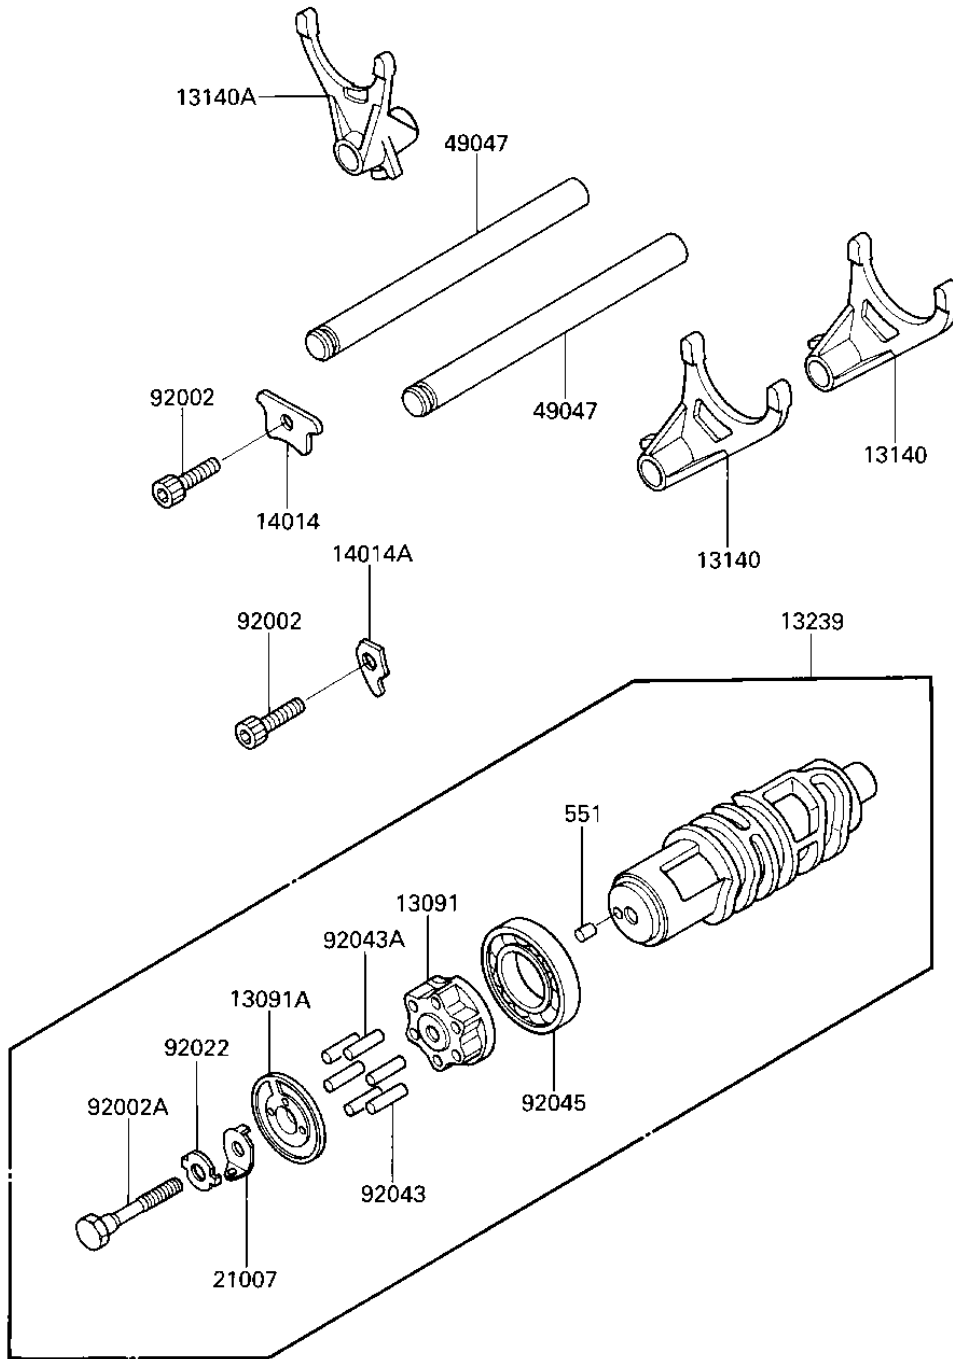

1986 Voyager XII PARTS DIAGRAM

GEAR CHANGE DRUM & FORKS

E1362-0112

1986 Voyager XII PARTS LIST

GEAR CHANGE DRUM & FORKS

ITEM NAME	PART NUMBER	QUANTITY
HOLDER (Ref # 13091)	13091-1409	1
HOLDER,CHANGE DRUM PI (Ref # 13091A)	13091-1442	1
FORK-SHIFT (Ref # 13140)	13140-1146	2
FORK-SHIFT (Ref # 13140A)	13140-1147	1
DRUM-ASSY-CHANGE (Ref # 13239)	13239-1129	1
PLATE-POSITION (Ref # 14014)	14014-1073	1
PLATE-POSITION (Ref # 14014A)	14014-1074	1
ROTOR,OVER DRIVE (Ref # 21007)	21007-1192	1
ROD-SHIFT (Ref # 49047)	49047-1055	2
BOLT,SOCKET,6X14 (Ref # 92002)	92002-1192	2
BOLT (Ref # 92002A)	92002-1873	1
WASHER (Ref # 92022)	92022-1824	1
PIN GEAR CHANGE DRUM (Ref # 92043)	92042-014	5
PIN-CHANGE DRUM (Ref # 92043A)	92042-020	1
BEARING-BALL,16005(NT (Ref # 92045)	92045-1045	1
PIN,DOWEL,4X8 (Ref # 551)	551A0408	1