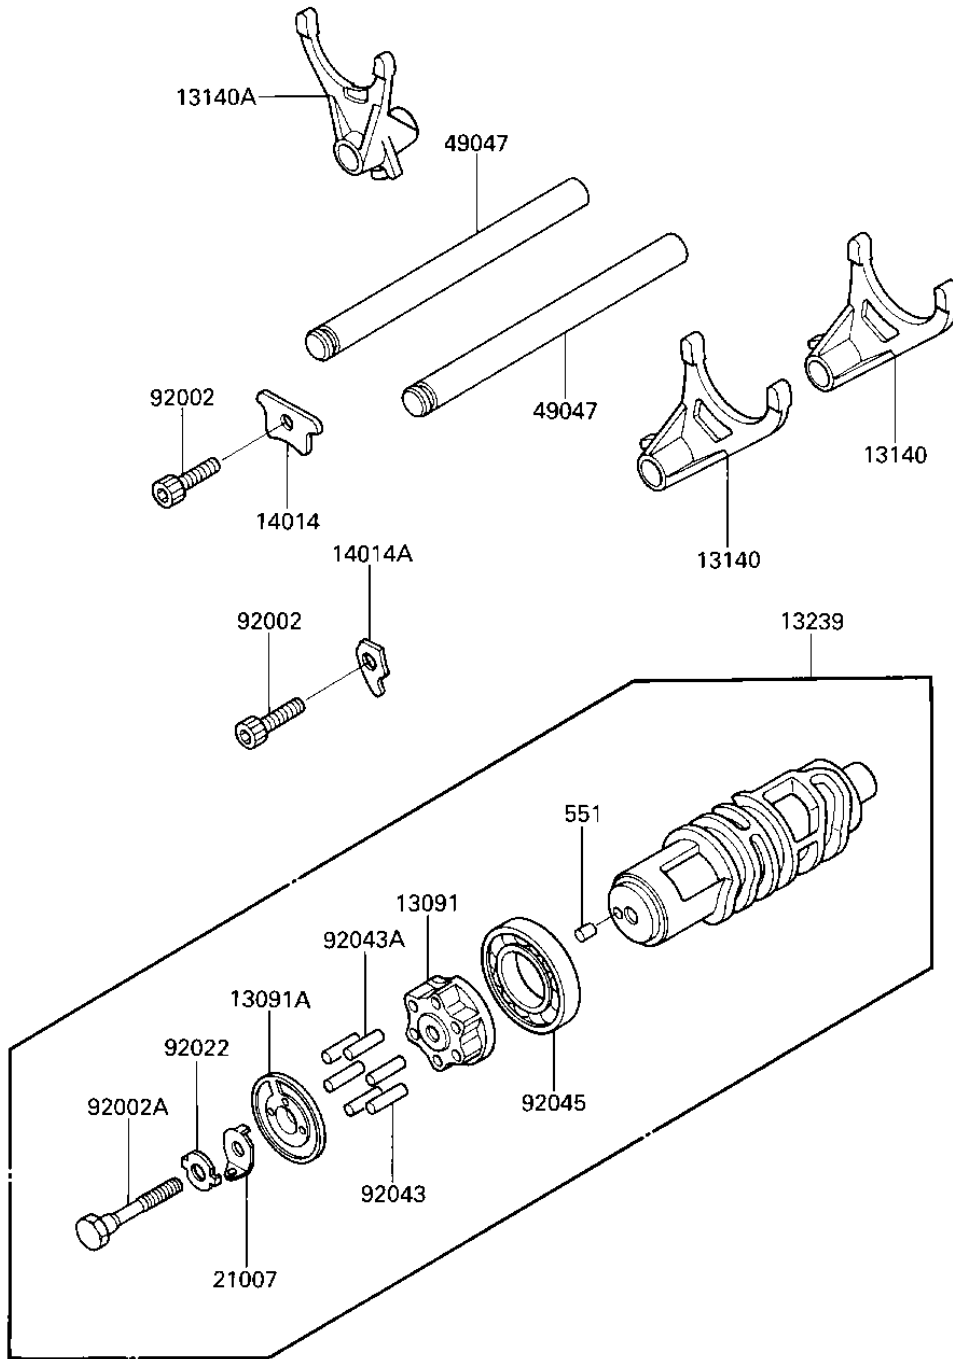

# 1986 Voyager XII PARTS DIAGRAM

## GEAR CHANGE DRUM & FORKS

E1362-0112

# 1986 Voyager XII PARTS LIST

## GEAR CHANGE DRUM & FORKS

ITEM NAME	PART NUMBER	QUANTITY
HOLDER (Ref # 13091)	13091-1409	1
HOLDER,CHANGE DRUM PI (Ref # 13091A)	13091-1442	1
FORK-SHIFT (Ref # 13140)	13140-1146	2
FORK-SHIFT (Ref # 13140A)	13140-1147	1
DRUM-ASSY-CHANGE (Ref # 13239)	13239-1129	1
PLATE-POSITION (Ref # 14014)	14014-1073	1
PLATE-POSITION (Ref # 14014A)	14014-1074	1
ROTOR,OVER DRIVE (Ref # 21007)	21007-1192	1
ROD-SHIFT (Ref # 49047)	49047-1055	2
BOLT,SOCKET,6X14 (Ref # 92002)	92002-1192	2
BOLT (Ref # 92002A)	92002-1873	1
WASHER (Ref # 92022)	92022-1824	1
PIN GEAR CHANGE DRUM (Ref # 92043)	92042-014	5
PIN-CHANGE DRUM (Ref # 92043A)	92042-020	1
BEARING-BALL,16005(NT (Ref # 92045)	92045-1045	1
PIN,DOWEL,4X8 (Ref # 551)	551A0408	1