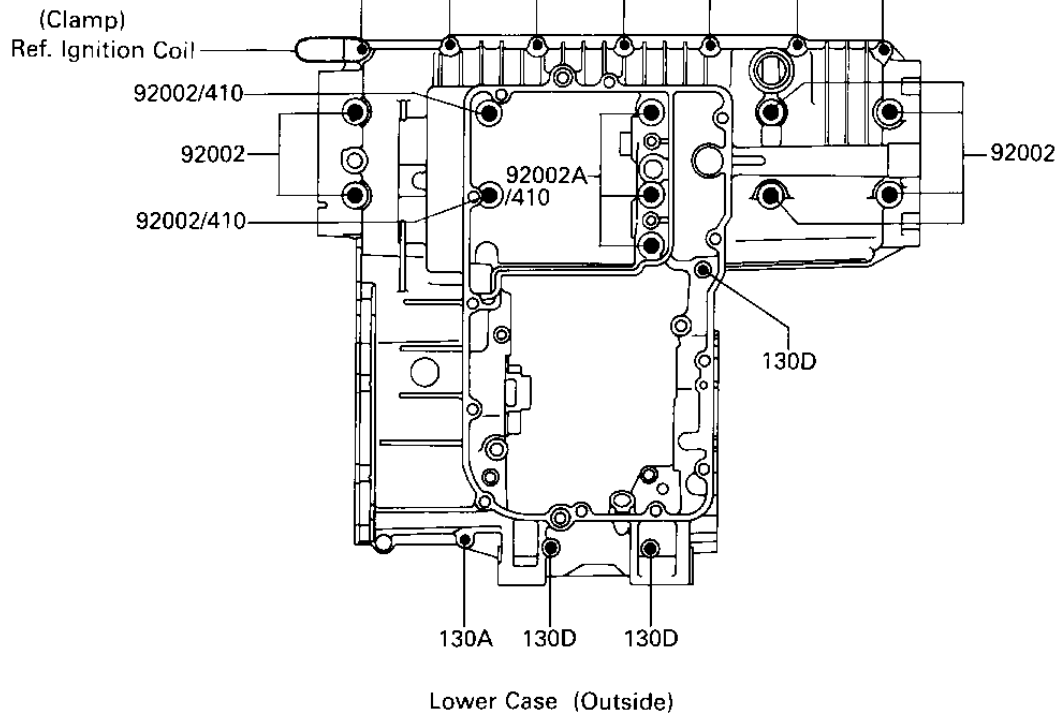

1986 Voyager XII PARTS DIAGRAM

CRANKCASE BOLT PATTERN

EJ141Z-0033

F
I

9
9

Upper Case (Outside)

Lower Case (Outside)

1986 Voyager XII PARTS LIST

CRANKCASE BOLT PATTERN

ITEM NAME	PART NUMBER	QUANTITY
BOLT,10X95 (Ref # 92002)	92002-1651	8
BOLT,10X145 (Ref # 92002A)	92002-1652	3
BOLT-FLANGED (Ref # 130)	130Y0635	1
BOLT-FLANGED (Ref # 130A)	130Y0640	11
BOLT-FLANGED (Ref # 130B)	130Y0690	2
BOLT-FLANGED (Ref # 130C)	130Z06105	2
BOLT-FLANGED (Ref # 130D)	130Z06120	3
BOLT-FLANGED (Ref # 130E)	130Z0870	2
WASHER PLAIN 10MM (Ref # 410)	410B1000	5