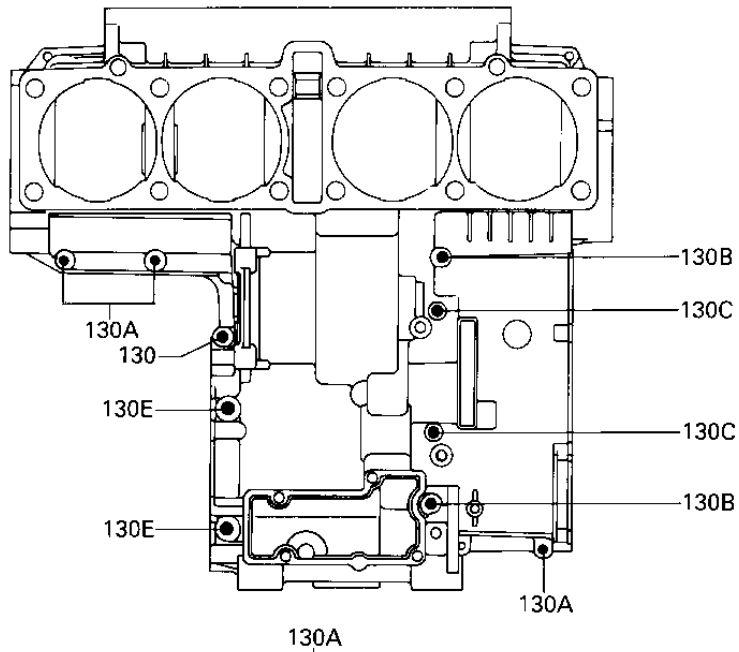

1986 Voyager XII PARTS DIAGRAM

CRANKCASE BOLT PATTERN

EJ141Z-0033

F
I

9
9

Upper Case (Outside)

Lower Case (Outside)

1986 Voyager XII PARTS LIST

CRANKCASE BOLT PATTERN

ITEM NAME	PART NUMBER	QUANTITY
BOLT,10X95 (Ref # 92002)	92002-1651	8
BOLT,10X145 (Ref # 92002A)	92002-1652	3
BOLT-FLANGED (Ref # 130)	130Y0635	1
BOLT-FLANGED (Ref # 130A)	130Y0640	11
BOLT-FLANGED (Ref # 130B)	130Y0690	2
BOLT-FLANGED (Ref # 130C)	130Z06105	2
BOLT-FLANGED (Ref # 130D)	130Z06120	3
BOLT-FLANGED (Ref # 130E)	130Z0870	2
WASHER PLAIN 10MM (Ref # 410)	410B1000	5