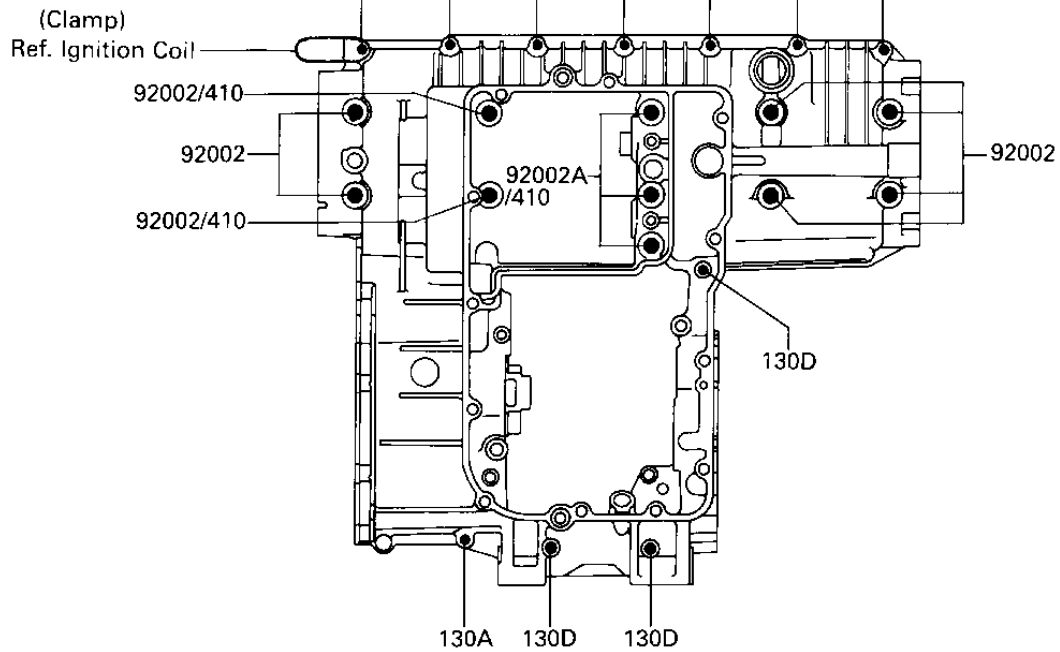

1986 Voyager XII PARTS DIAGRAM

CRANKCASE BOLT PATTERN

EJ141Z-0033

F
I

9
9

Upper Case (Outside)

Lower Case (Outside)

I

1986 Voyager XII PARTS LIST

CRANKCASE BOLT PATTERN

ITEM NAME	PART NUMBER	QUANTITY
BOLT,10X95 (Ref # 92002)	92002-1651	8
BOLT,10X145 (Ref # 92002A)	92002-1652	3
BOLT-FLANGED (Ref # 130)	130Y0635	1
BOLT-FLANGED (Ref # 130A)	130Y0640	11
BOLT-FLANGED (Ref # 130B)	130Y0690	2
BOLT-FLANGED (Ref # 130C)	130Z06105	2
BOLT-FLANGED (Ref # 130D)	130Z06120	3
BOLT-FLANGED (Ref # 130E)	130Z0870	2
WASHER PLAIN 10MM (Ref # 410)	410B1000	5