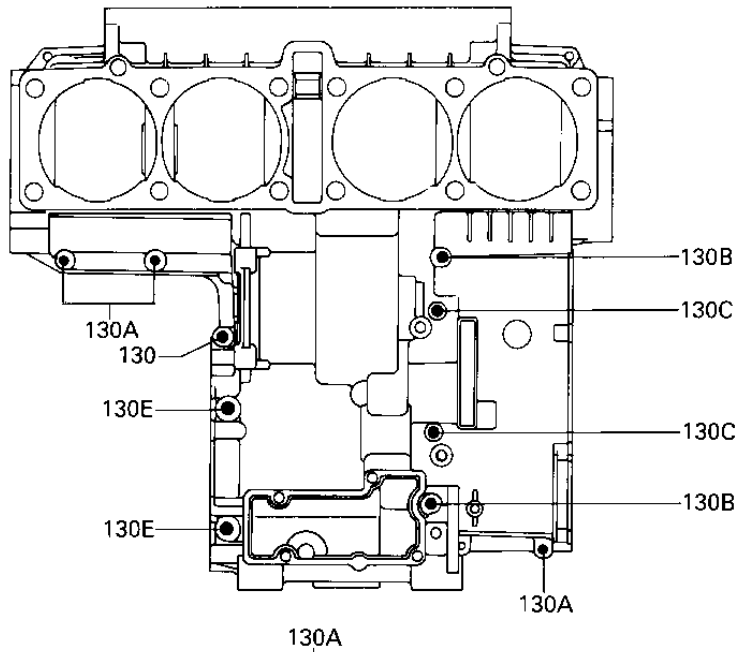

1986 Voyager XII PARTS DIAGRAM

CRANKCASE BOLT PATTERN

EJ141Z-0033

F
I

9
9

Upper Case (Outside)

Lower Case (Outside)

I

1986 Voyager XII PARTS LIST

CRANKCASE BOLT PATTERN

ITEM NAME	PART NUMBER	QUANTITY
BOLT,10X95 (Ref # 92002)	92002-1651	8
BOLT,10X145 (Ref # 92002A)	92002-1652	3
BOLT-FLANGED (Ref # 130)	130Y0635	1
BOLT-FLANGED (Ref # 130A)	130Y0640	11
BOLT-FLANGED (Ref # 130B)	130Y0690	2
BOLT-FLANGED (Ref # 130C)	130Z06105	2
BOLT-FLANGED (Ref # 130D)	130Z06120	3
BOLT-FLANGED (Ref # 130E)	130Z0870	2
WASHER PLAIN 10MM (Ref # 410)	410B1000	5