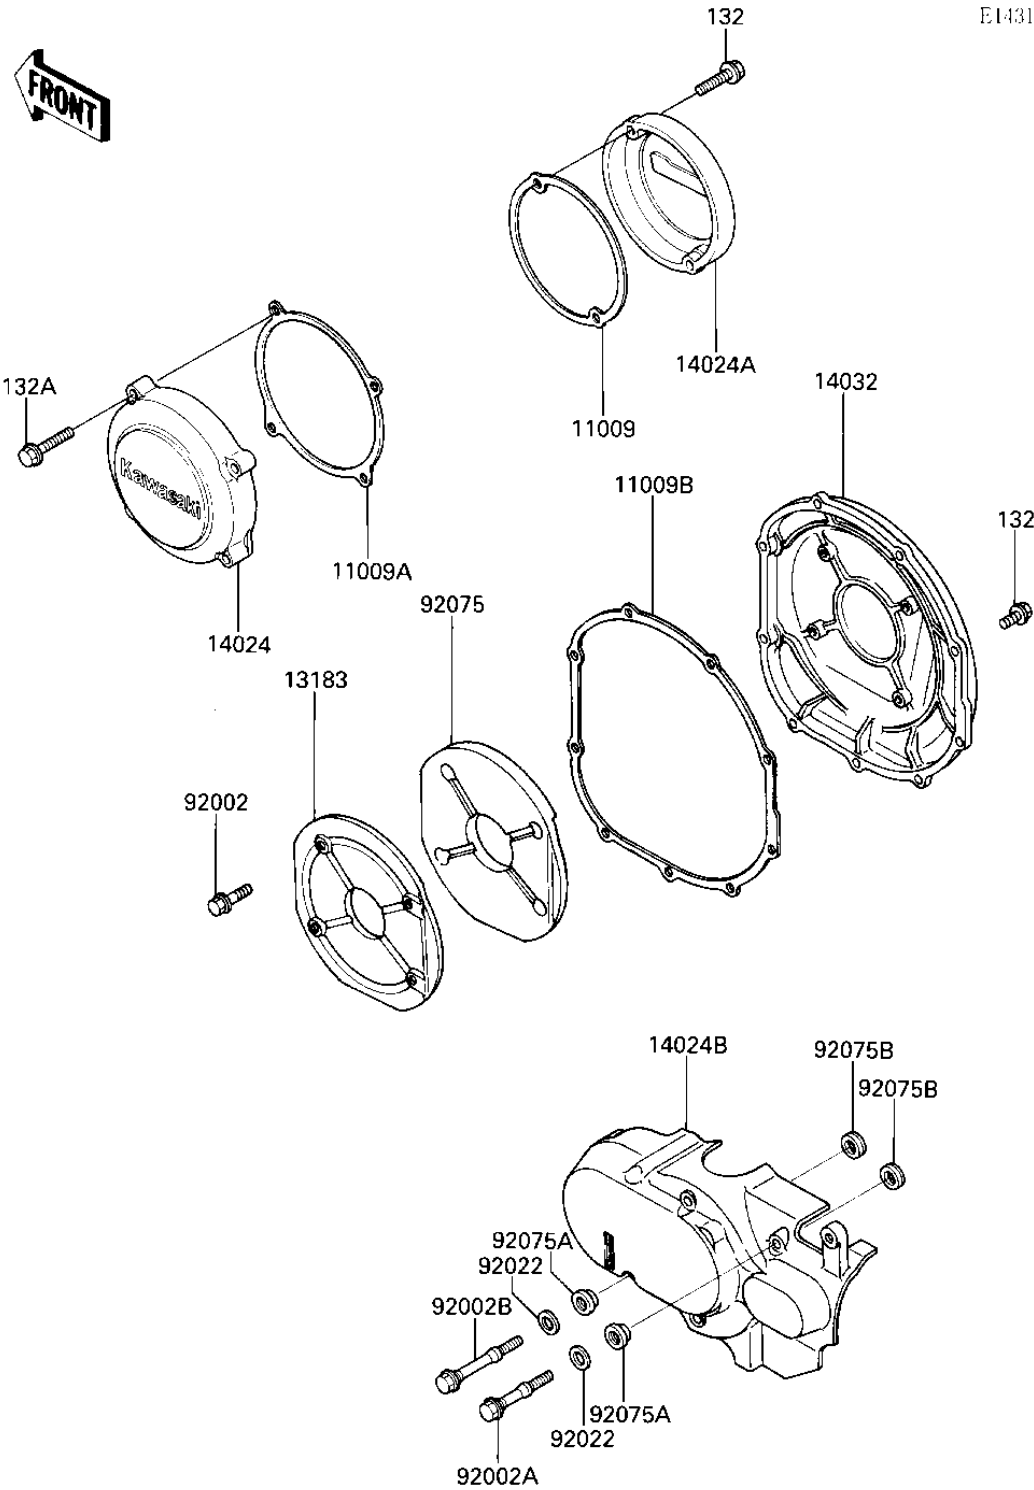

1986 Voyager XII PARTS DIAGRAM

ENGINE COVERS

E1431-0194

1986 Voyager XII PARTS LIST

ENGINE COVERS

ITEM NAME	PART NUMBER	QUANTITY
GASKET,PULISING COIL (Ref # 11009)	11060-1151	1
GASKET,COVER,LH (Ref # 11009A)	11009-1555	1
GASKET,CLUTCH COVER (Ref # 11009B)	11009-1556	1
PLATE,SOUND ARRSETER (Ref # 13183)	13169-1986	1
COVER,LH (Ref # 14024)	14024-1153	1
COVER,PULSING COIL (Ref # 14024A)	14024-1154	1
COVER,FRONT BEVEL (Ref # 14024B)	14024-1236	1
COVER-CLUTCH (Ref # 14032)	14032-1209	1
BOLT,6X10 (Ref # 92002)	92002-1449	4
BOLT (Ref # 92002A)	92002-1814	3
BOLT (Ref # 92002B)	92002-1815	1
WASHER (Ref # 92022)	92022-1823	4
DAMPER,SOUND ARRESTER (Ref # 92075)	92075-1789	1
DAMPER (Ref # 92075A)	92075-1855	4
DAMPER (Ref # 92075B)	92075-1856	4
BOLT-FLANGED-SMALL (Ref # 132)	132E0625	11
BOLT-FLANGED-SMALL (Ref # 132A)	132E0630	4