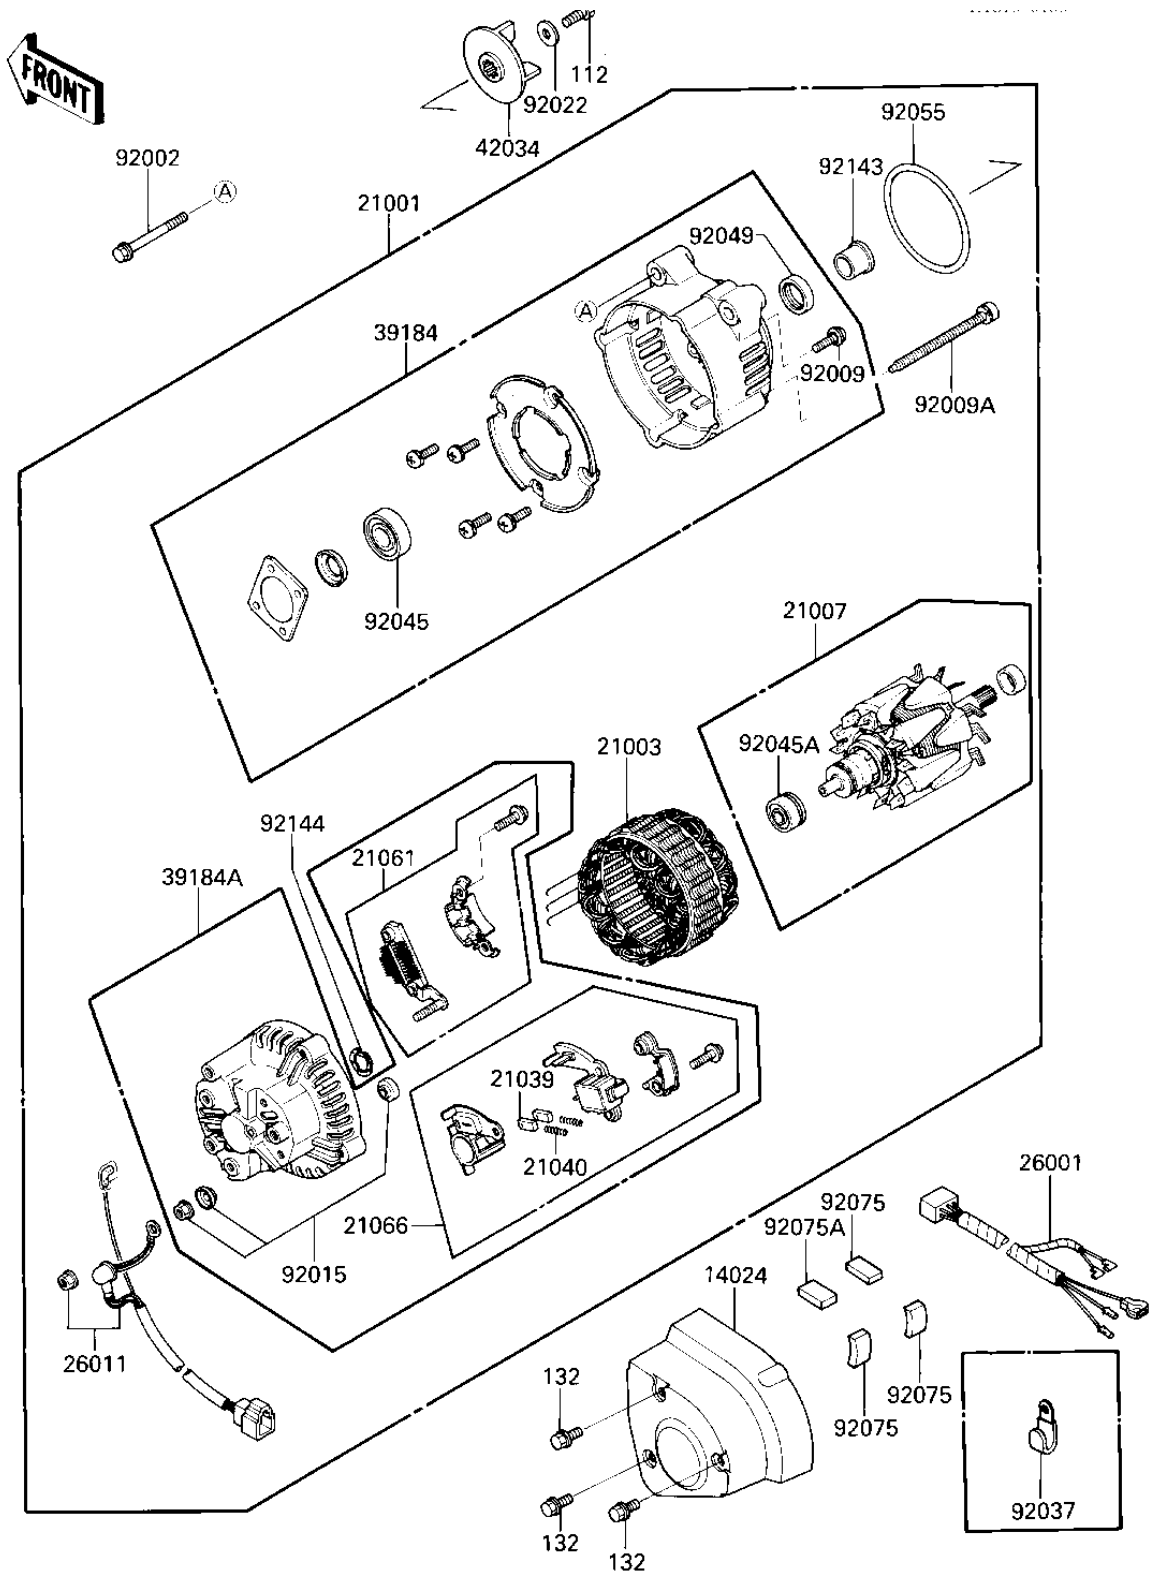

1986 Voyager XII PARTS DIAGRAM

GENERATOR/REGULATOR

F
I
1
2
2
2
2
2
2
2
2
3
3
4
9
9
9
9
9
9
9
9
9
9
9

1986 Voyager XII PARTS LIST

GENERATOR/REGULATOR

ITEM NAME	PART NUMBER	QUANTITY
COVER,GENERATOR (Ref # 14024)	14024-1294	1
GENERATOR (Ref # 21001)	21001-1083	1
STATOR,GENERATOR (Ref # 21003)	21003-1162	1
ROTOR,GENERATOR (Ref # 21007)	21007-1152	1
BRUSH,CARBON (Ref # 21039)	21039-1058	2
SPRING-BRUSH (Ref # 21040)	21040-1054	2
RECTIFIER (Ref # 21061)	21061-1056	1
REGULATOR-VOLTAGE (Ref # 21066)	21066-1062	1
HARNESS (Ref # 26001)	26001-1761	1
WIRE-LEAD,GENERATOR (Ref # 26011)	26011-1379	1
BRACKET-ASSY,FR (Ref # 39184)	39184-1063	1
BRACKET-ASSY,RR (Ref # 39184A)	39184-1064	1
COUPLING (Ref # 42034)	42034-1084	1
BOLT,8X45 (Ref # 92002)	92002-1658	3
SCREW (Ref # 92009)	92009-1451	4
SCREW (Ref # 92009A)	92009-1452	4
NUT (Ref # 92015)	92015-1624	1
WASHER,6X19.5X2 (Ref # 92022)	92022-1517	1
CLAMP,WIRING HARNESS (Ref # 92037)	92037-1539	3
BEARING-BALL (Ref # 92045)	92045-1181	1
BEARING-BALL (Ref # 92045A)	92045-1182	1
SEAL-OIL (Ref # 92049)	92049-1274	1
RING-O (Ref # 92055)	92055-1365	1
DAMPER (Ref # 92075)	92075-1866	3
DAMPER (Ref # 92075A)	92075-1867	1
COLLAR (Ref # 92143)	92143-1054	1
SPRING,WASHER (Ref # 92144)	92144-1067	1
BOLT-UPSET,6X16 (Ref # 112)	112G0616	1
UNAVAILABLE IN PRICE BOOK (Ref # 132)	132R0610	3