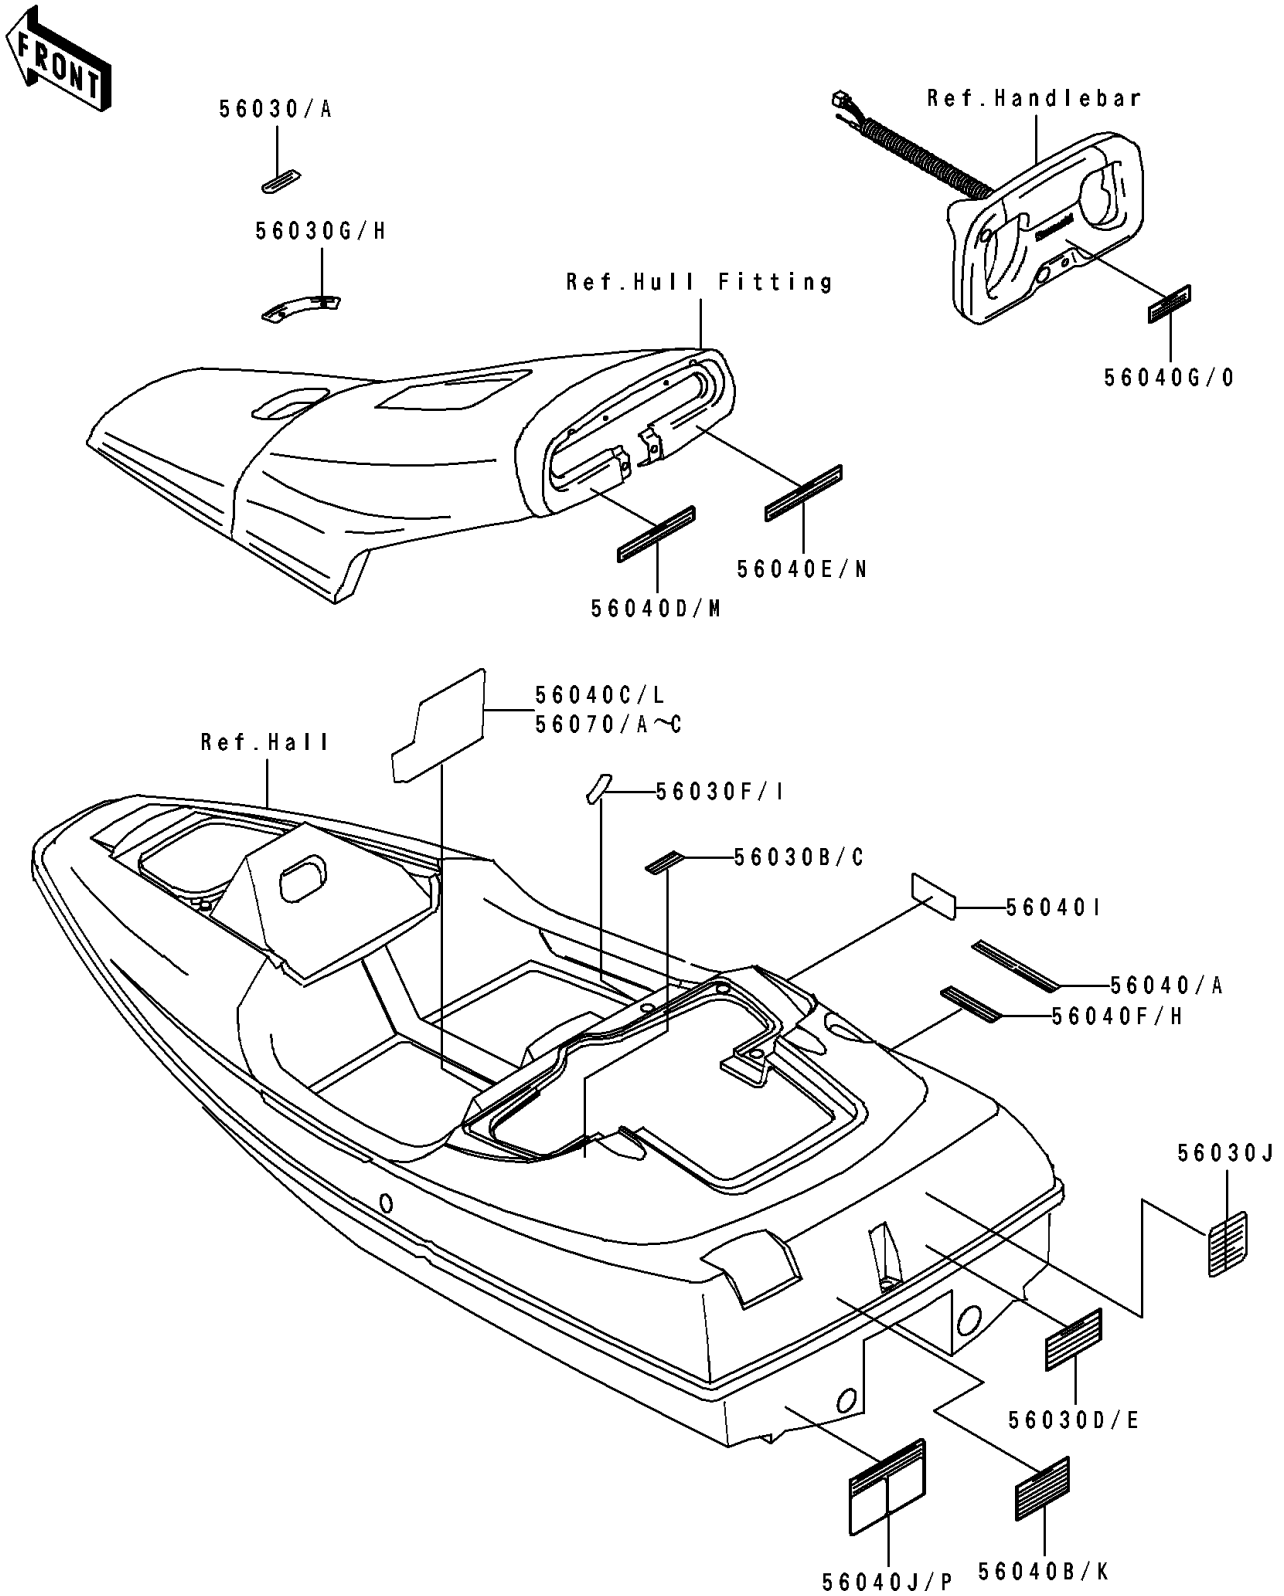

1991 SC PARTS DIAGRAM

Labels

F 3183

1991 SC PARTS LIST

Labels

ITEM NAME	PART NUMBER	QUANTITY
LABEL,FIRE EXTINGUISHER (Ref # 56030)	56030-3755	1
LABEL,FIRE EXTINGUISHER(FRENCH (Ref # 56030A)	56030-3757	1
LABEL,OIL RECOMMENDED (Ref # 56030B)	56030-3761	1
LABEL,OIL RECOMMENDED(FRENCH) (Ref # 56030C)	56030-3765	1
LABEL,REVERSE BUCKET (Ref # 56030D)	56030-3766	1
LABEL,REVERSE BUCKET(FRENCH) (Ref # 56030E)	56030-3767	1
LABEL,REVERSE LEVER (Ref # 56030F)	56030-3780	1
LABEL,REVERSE LEVER(FRENCH) (Ref # 56030I)	56030-3783	1
LABEL,ENGLISH/FRENCH(FRENCH) (Ref # 56030J)	56030-3785	1
LABEL-WARNING,OIL-FUEL MIXTURE (Ref # 56040)	56040-3800	1
LABEL,OIL-FUEL MIXTURE(FRENCH) (Ref # 56040A)	56040-3808	1
LABEL-WARNING,NOZZLE (Ref # 56040B)	56040-3898	1
LABEL-WARNING,MANUAL (Ref # 56040C)	56040-3899	1
LABEL-WARNING,ADJUST STEERING (Ref # 56040D)	56040-3900	1
LABEL-WARNING,SAFETY HANDS (Ref # 56040E)	56040-3901	1
LABEL-WARNING,FUEL SUPPLY (Ref # 56040F)	56040-3902	1
LABEL-WARNING,LANYARD (Ref # 56040G)	56040-3903	1
LABEL,FUEL SUPPLY(FRENCH) (Ref # 56040H)	56040-3904	1
LABEL-WARNING,DECK BAND (Ref # 56040I)	56040-3912	1
LABEL-WARNING,RIGHTING CAPSIZE (Ref # 56040J)	56040-3913	1
LABEL-WARNING,NOZZLE(FRENCH) (Ref # 56040K)	56040-3916	1
LABEL-WARNING,MANUAL(FRENCH) (Ref # 56040L)	56040-3917	1
LABEL,ADJUST STEERING(FRENCH) (Ref # 56040M)	56040-3918	1
LABEL,SAFETY HANDS(FRENCH) (Ref # 56040N)	56040-3919	1
LABEL-WARNING,LANYARD(FRENCH) (Ref # 56040O)	56040-3920	1
LABEL,RIGHITING CAPSIZE(FRENCH (Ref # 56040P)	56040-3921	1