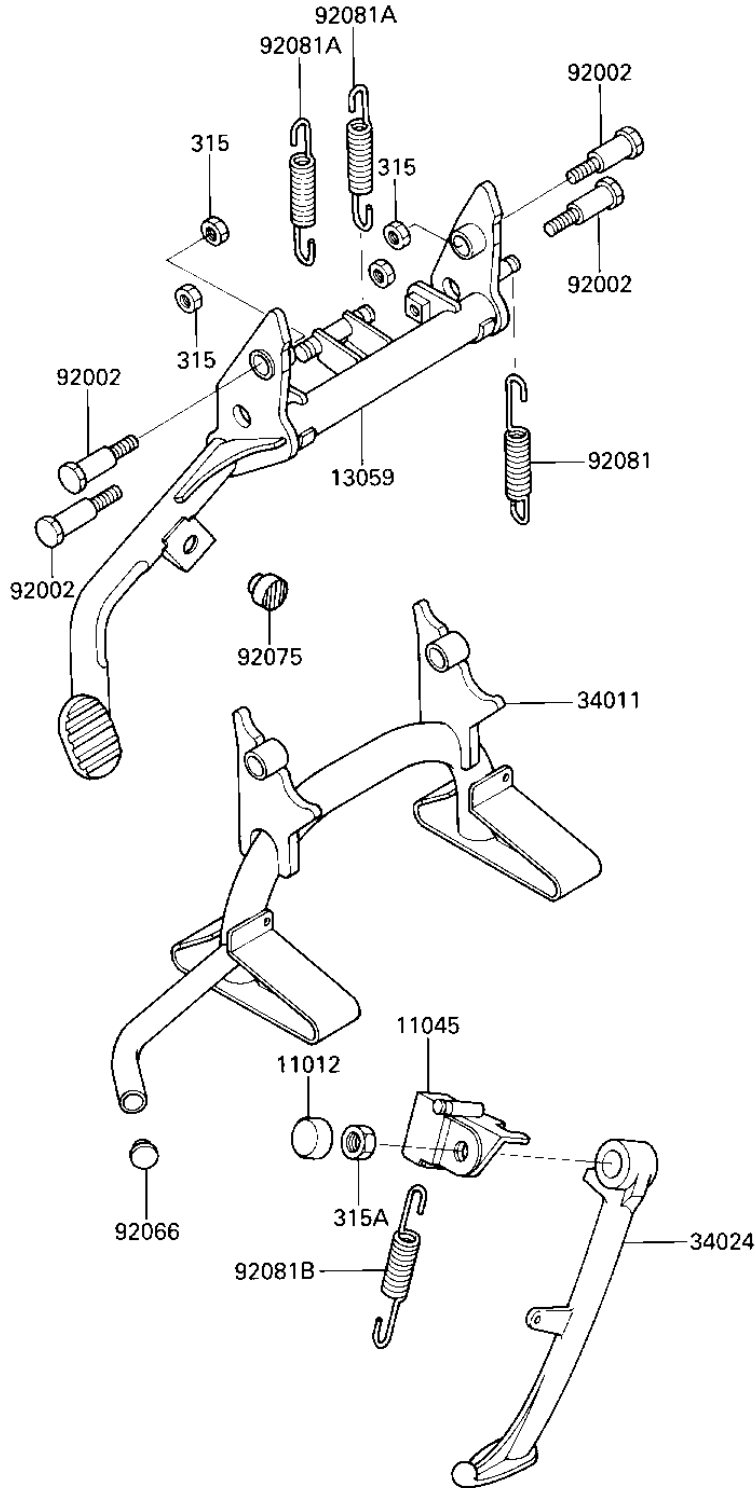

1986 Voyager XII PARTS DIAGRAM

STANDS

F2190-0196

1
1
1
3
3
\$
\$
\$
\$
\$

1986 Voyager XII PARTS LIST

STANDS

ITEM NAME	PART NUMBER	QUANTITY
CAP,NUT (Ref # 11012)	11012-1508	1
BRACKET,SIDE STAND SW (Ref # 11045)	11044-1660	1
LEVER-KICK,CENTER STA (Ref # 13059)	13059-1118	1
STAND-CENTER (Ref # 34011)	34011-1127	1
STAND-SIDE (Ref # 34024)	34024-1202	1
BOLT,CENTER STAND (Ref # 92002)	92002-1679	4
PLUG,COWLING STAY (Ref # 92066)	92066-1184	1
DAMPER RUBB MAIN STAD (Ref # 92075)	92075-015	1
SPRING,SIDE STAND (Ref # 92081)	34025-008	1
SPRING,SIDE STAND,BLA (Ref # 92081A)	92081-1586	2
SPRING,SIDE STAND (Ref # 92081B)	92081-1727	1
NUT-HEX-FINE (Ref # 315)	315C1000	4
NUT-HEX-FINE (Ref # 315A)	315C1200	1